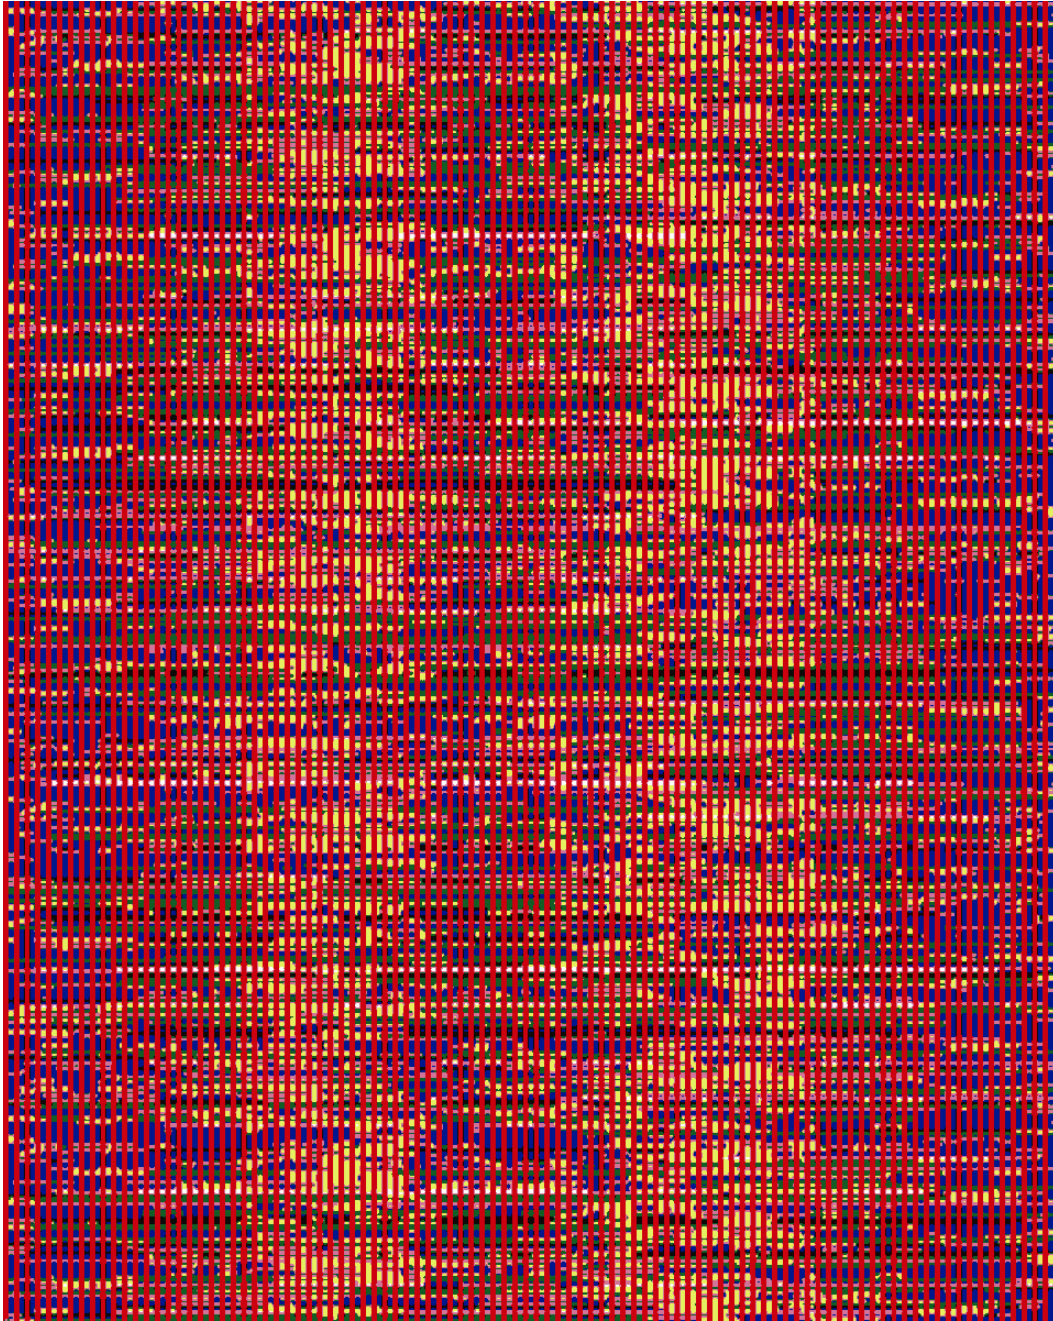

2x2

## HABITUAL - STONE

Hand Knotted in Nepal  
100% Wool

Custom Program: Size, Color and Fiber Options Available.  
Strike off in 4 weeks.  
Rug Production in 12 Weeks, Rugs Larger than 10x14 in 16-24 Weeks.  
Max Size: 20'Wx30'L

# I | Create

CARPET

This is a high contrast rendering to show color placement on an 8x10 area rug

## C - COLORS

SAME AS SAMPLE   COLOR: **STONE** \_\_\_\_\_  
 CUSTOM COLOR: PLEASE SPECIFY COLOR NUMBER BELOW

A.    B.    C.   
 D.    E.    F.    G.

Colors will be randomly placed by weavers expertise