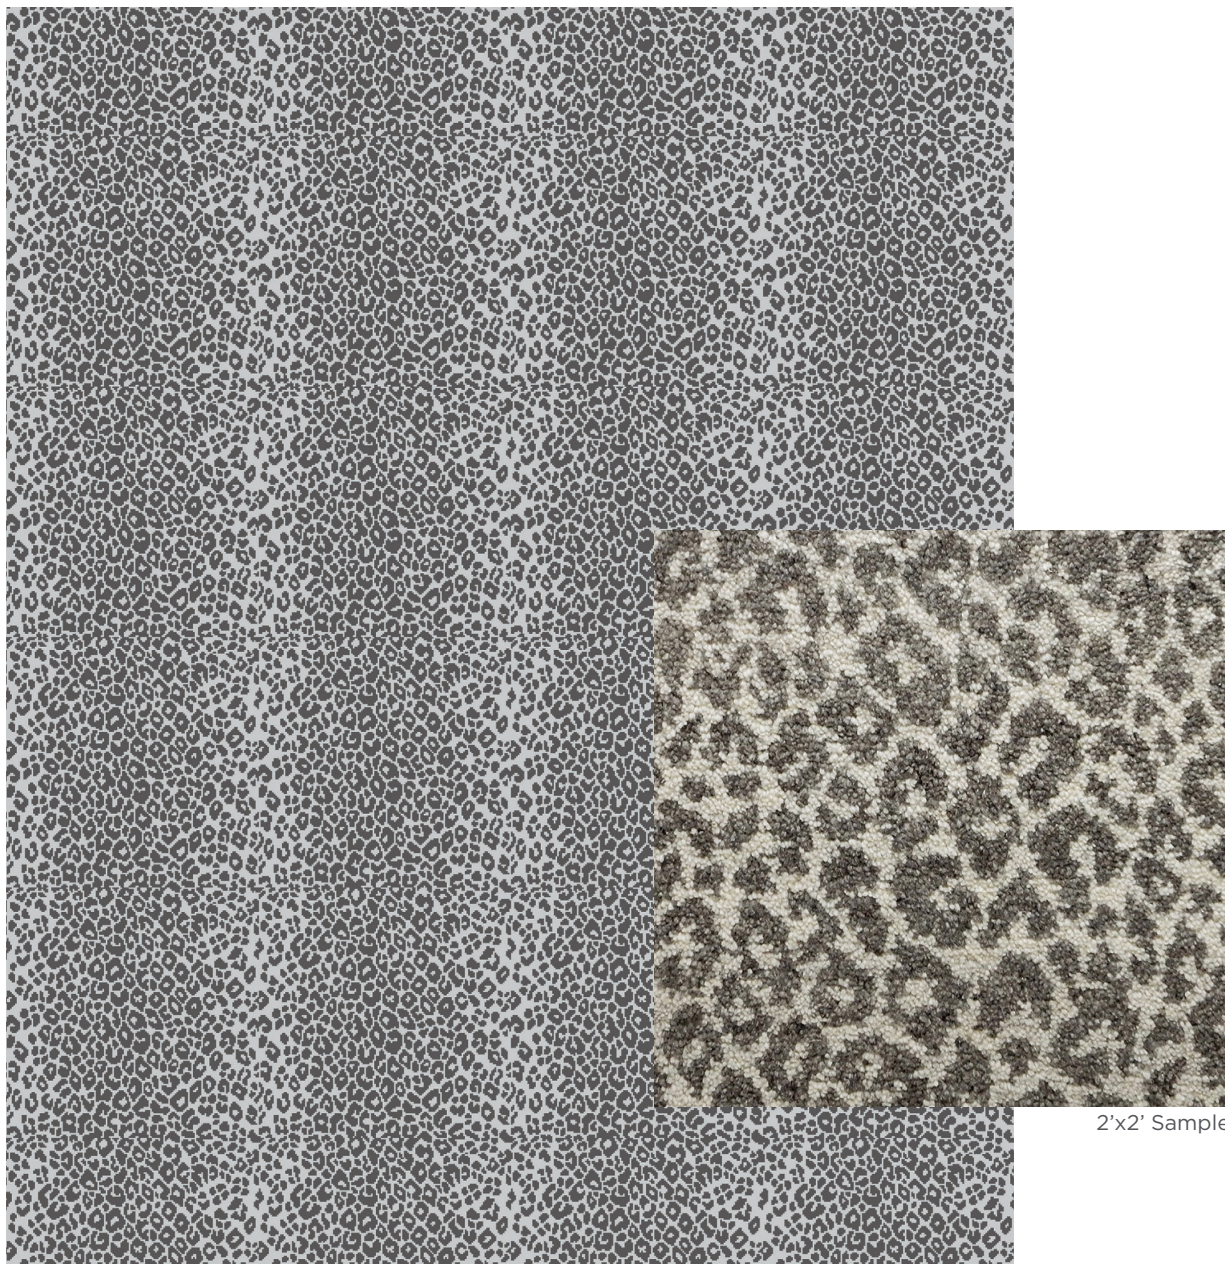

kravetcarpet

8'x10' Digital Rendering

2'x2' Sample

Hafari - Elephant

Item#: CK-102173

Hand Knotted in India, 100% Wool

Made to Order in Custom Sizes up to 18ft Wide.
Custom Color Available with an Upcharge.
Strike Off in 6-8 Weeks, Rug Production in 20-24 Weeks.