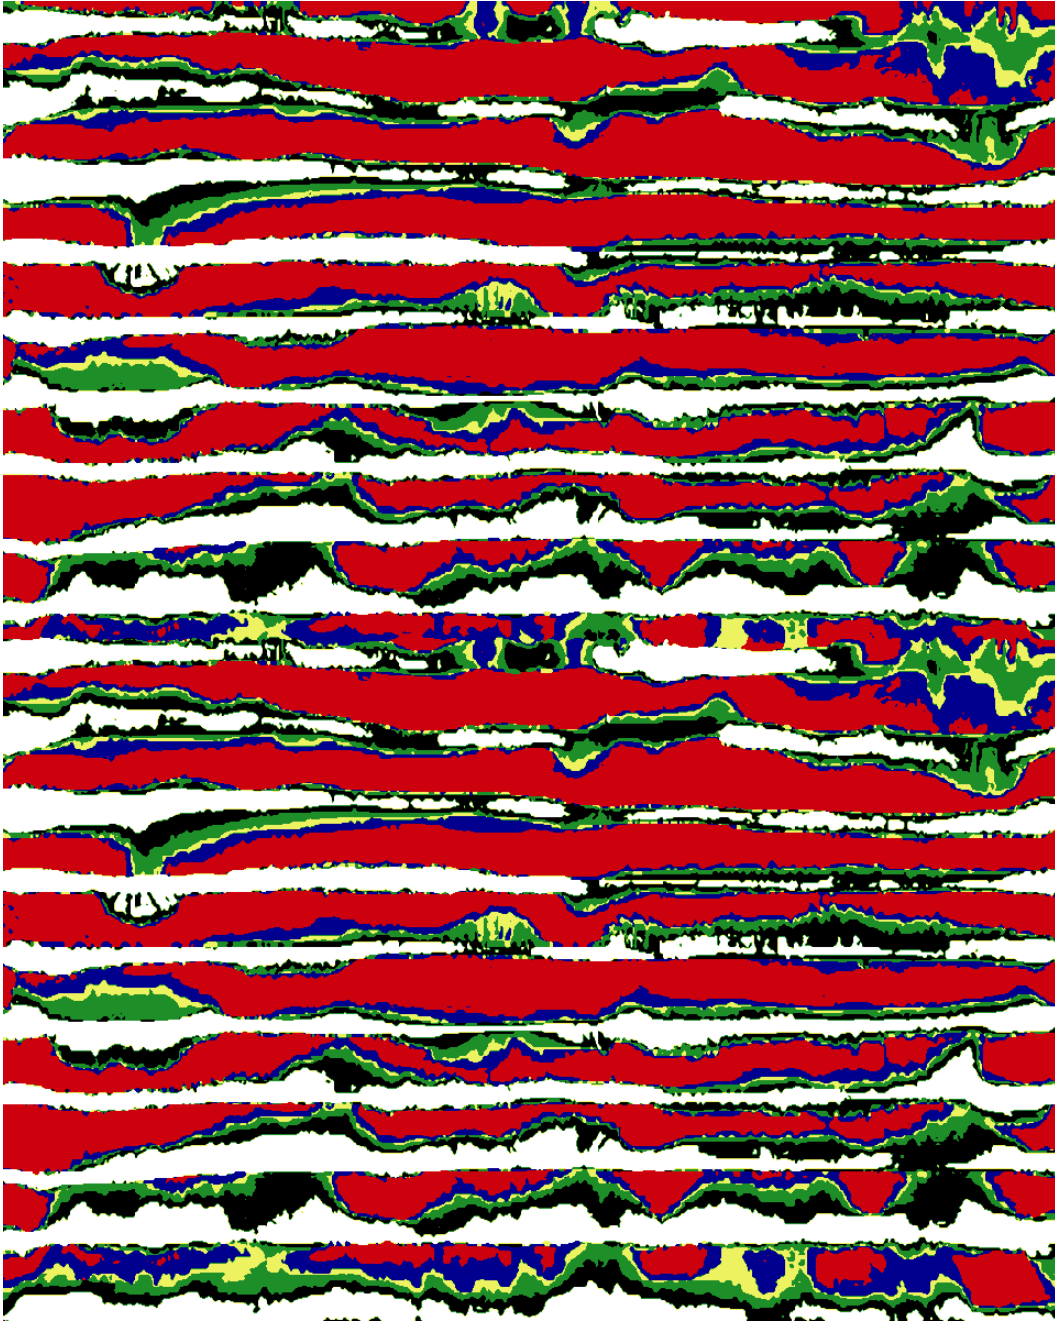

I | Create

CARPET