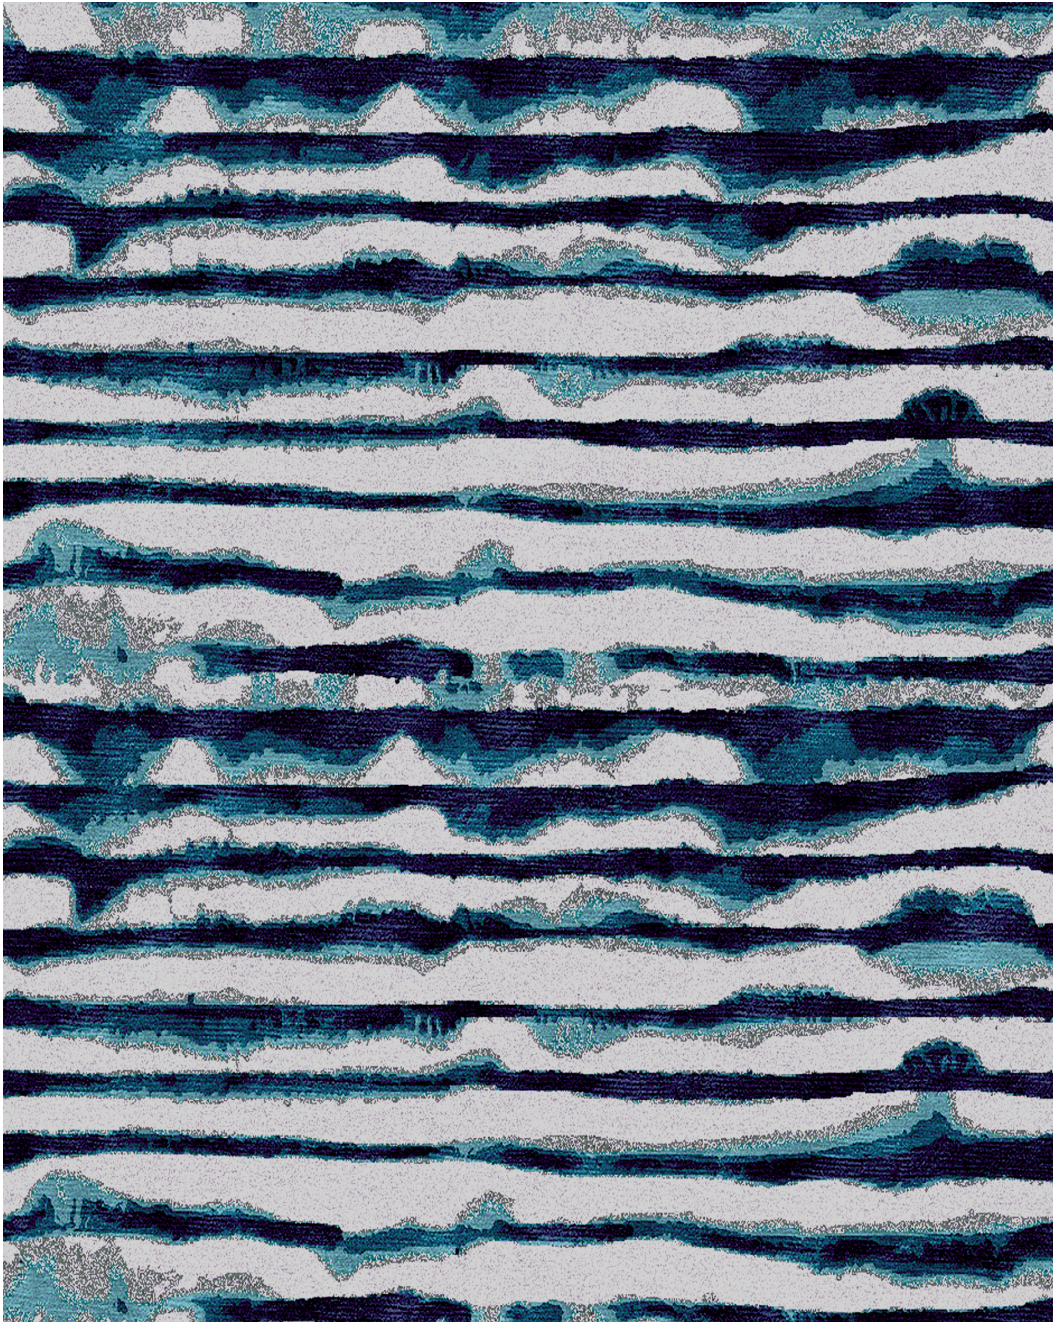

I | Create

CARPET

This is a digital representation of an 8x10 area rug

HAILSTONE - SURF

Hand Knotted in Nepal
50% Wool, 50% Silk

Custom Program: Size, Color and Fiber Options Available.
Strike off in 4 weeks.
Rug Production in 12 Weeks, Rugs Larger than 10x14 in 16-24 Weeks.
Max Size: 20'Wx30'L

I | Create

CARPET

This is a high contrast rendering to show color placement on an 8x10 area rug

HAILSTONE

A - DESIGN & SHOWROOM INFORMATION

ORDER DATE: _____
 DESIGN: **HAILSTONE** _____
 SHOWROOM: _____
 SALES ASSOCIATE: _____