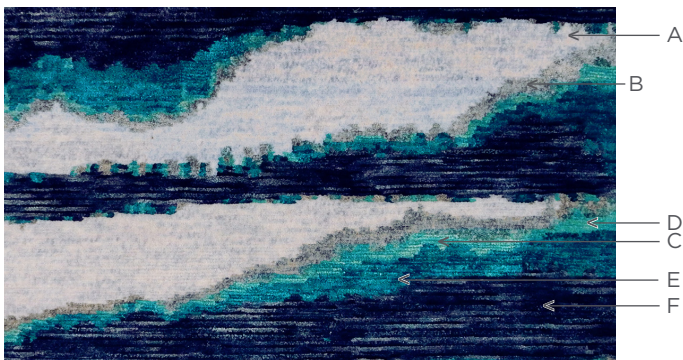

C - COLORS

☐ SAME AS SAMPLE   COLOR: **SURF** _____
☐ CUSTOM COLOR: PLEASE SPECIFY COLOR NUMBER BELOW

A. ____	B. ____	C. ____
D. ____	E. ____	F. ____