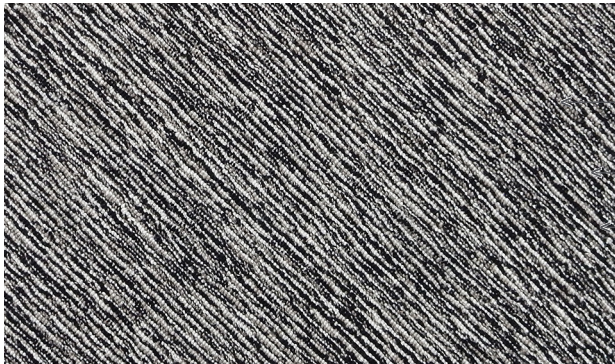

Blending positions will remain the same as sample (if applicable) unless otherwise requested.

D - SPECIAL INSTRUCTIONS

_____
_____
_____
_____

E - CLIENT INFORMATION

ACCOUNT #: _____
DESIGNER NAME: _____
ADDRESS: _____
_____

TEL: _____ CELL: _____
EMAIL: _____
SHIP TO ADDRESS: _____
_____

TEL: _____ CELL: _____
EMAIL: _____
END USER'S NAME: _____
ADDRESS: _____
_____

TEL: _____ CELL: _____
EMAIL: _____

PO#: _____ SIDEMARK: _____
COST P/SQFT: _____ TOTAL SQFT: _____

RUG COST: _____
PAD: _____
LABOR: _____
FREIGHT: _____
TOTAL: _____
DEPOSIT: _____
BALANCE: _____

CHECK#: _____ DATE: _____

AMEX   MASTERCARD   VISA
CARD NUMBER: _____
EXP DATE: _____
NAME ON CARD: _____
SIGNATURE: _____

TO EXPEDITE YOUR ORDER, YOU CAN PRE-AUTHORIZE TO CHARGE THE BALANCE TO THE CREDIT CARD INFORMATION ABOVE. PLEASE INITIAL HERE: _____

- FIBERS WILL BE DYED TO MATCH COLOR NUMBERS INDICATED.
- VARIATIONS IN COLOR, TEXTURE AND IRREGULAR WEAVES ARE NATURAL CHARACTERISTICS OF HAND MADE RUGS.