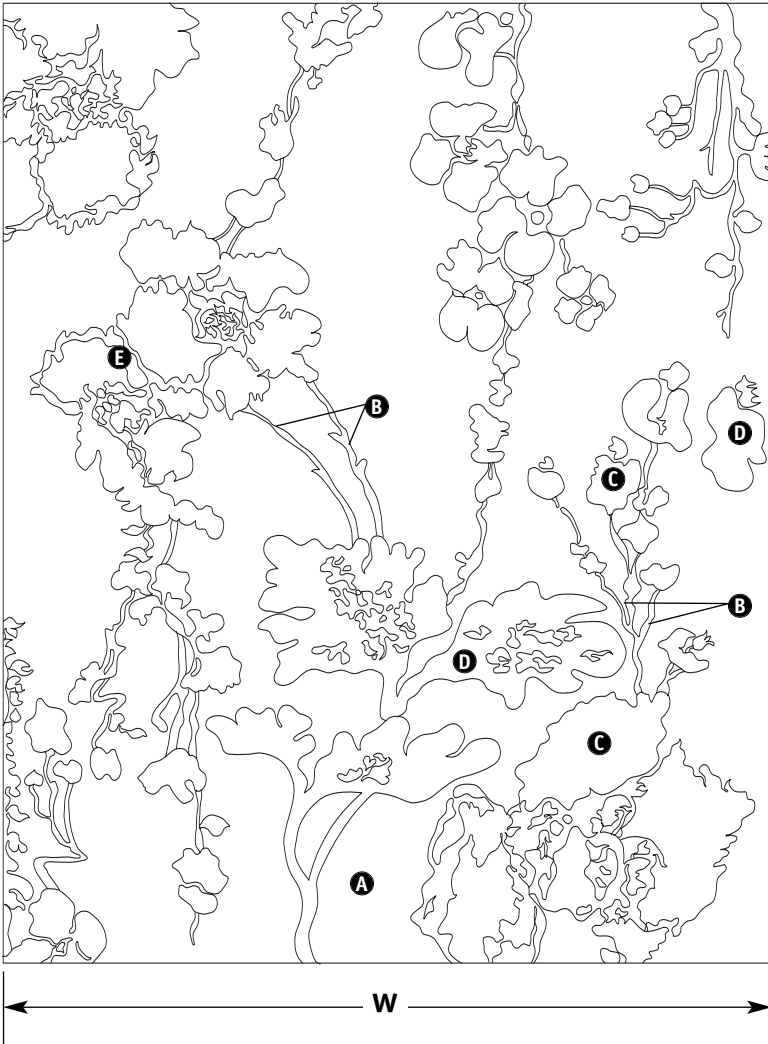

## ILLUSION/C - CERULEAN

BASE COLOR · KW72 DESIGN COLORS · KS79, KS62, KS284

COUNTRY OF ORIGIN · NEPAL

CONTENT · WOOL & SILK

QUALITY · 100 KNOT COUNT

\* CUSTOM SIZES AND COLORS AVAILABLE

DUE TO HANDWOVEN CONSTRUCTION AND FIBER'S NATURAL VARIATIONS, CARPET IS NOT GUARANTEED TO MATCH PHOTOGRAPHIC REPRESENTATION

## ILLUSION

Size: W \_\_\_\_\_ L \_\_\_\_\_

### C Design Color

Wool or Silk

### D Design Color

Wool or Silk