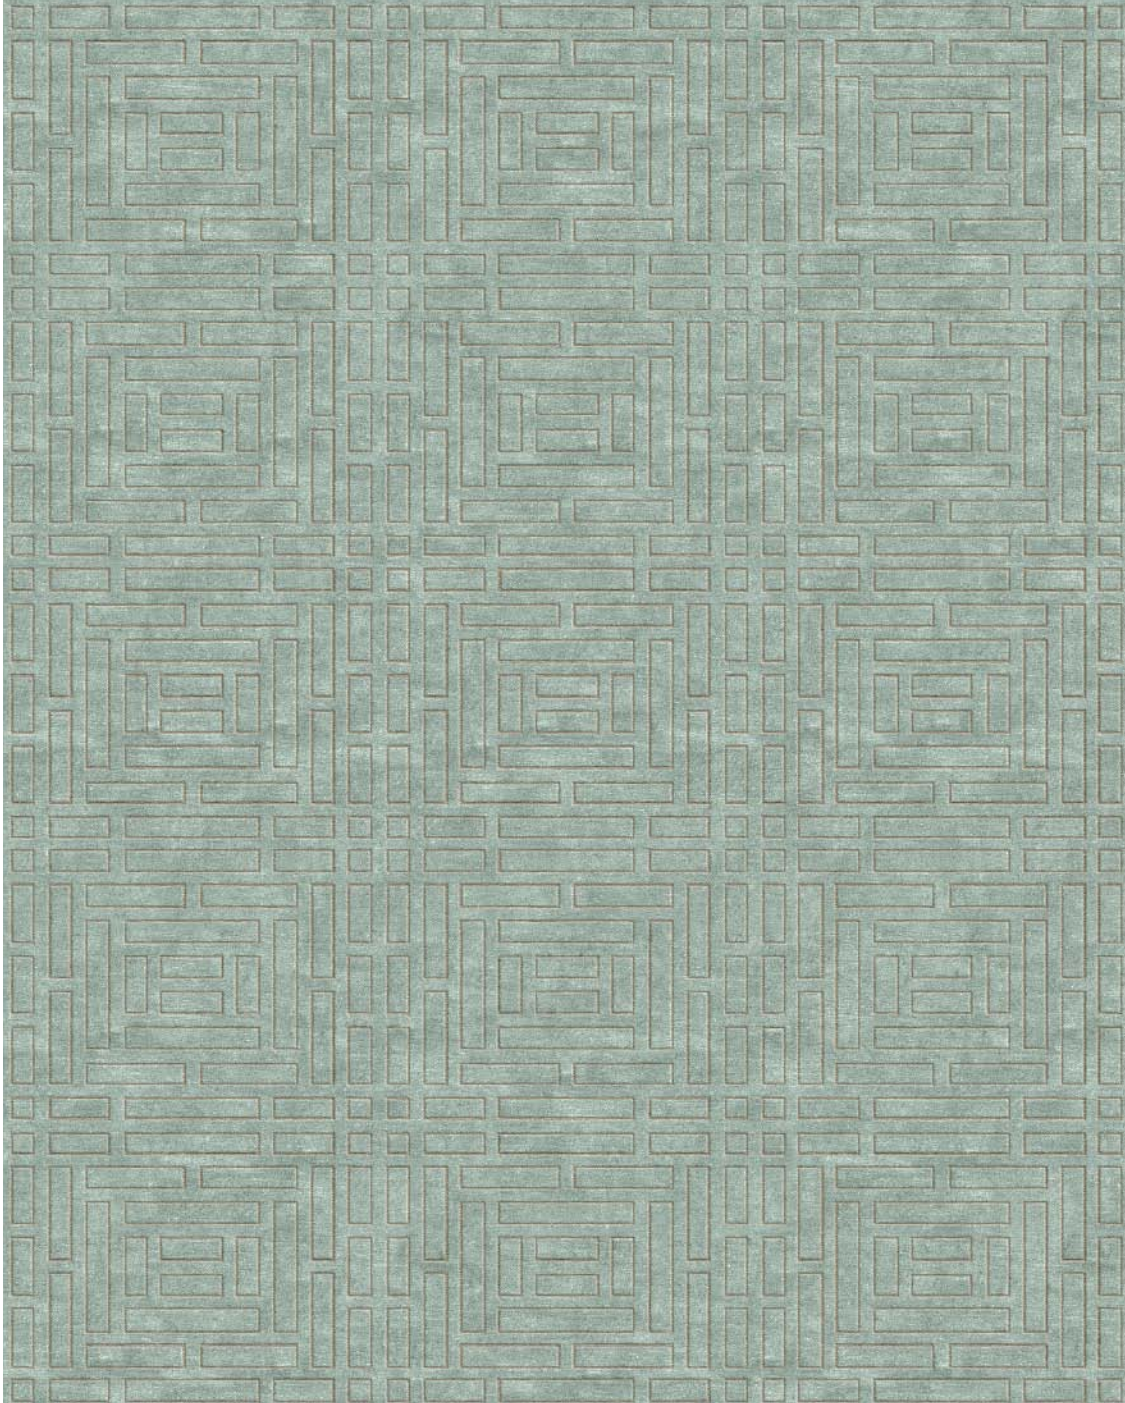

BARBARA BARRY
INDOCHINE

IMPERIAL LATTICE - GLACIER
SHOWN AT 8X10 SCALE

T63WC
Glacier

T13WL
Mushroom

BARBARA BARRY
INDOCHINE

IMPERIAL LATTICE
SHOWN AT 8X10 SCALE

BARBARA BARRY
INDOCHINE

QUOTE **STRIKEOFF** **ORDER**
 TERMS Price quotes honored for 60 days.
 50% deposit required on all orders.
 Balance due before delivery.

A ~ DESIGN & SHOWROOM INFORMATION

ORDER DATE: _____
 DESIGN NAME: IMPERIAL LATTICE COLLECTION: INDOCHINE
 SHOWROOM: _____
 SALES ASSOCIATE: _____

B ~ DIMENSIONS

RUG SIZE: WIDTH: _____ X LENGTH: _____

C ~ QUALITY (CHOOSE ONE)

INDO SINO

D ~ SPECIFICATIONS

	COLOR NO.	WOOL	VISCOSE (CUT ONLY)	CUT PILE	LOOP PILE	HIGH TWIST (INDO ONLY)
		CHOOSE ONE		CHOOSE ONE		
A. GROUND						n/a
B. DESIGN						

E ~ CLIENT INFORMATION

ACCOUNT # : _____
 NAME: _____
 ADDRESS: _____