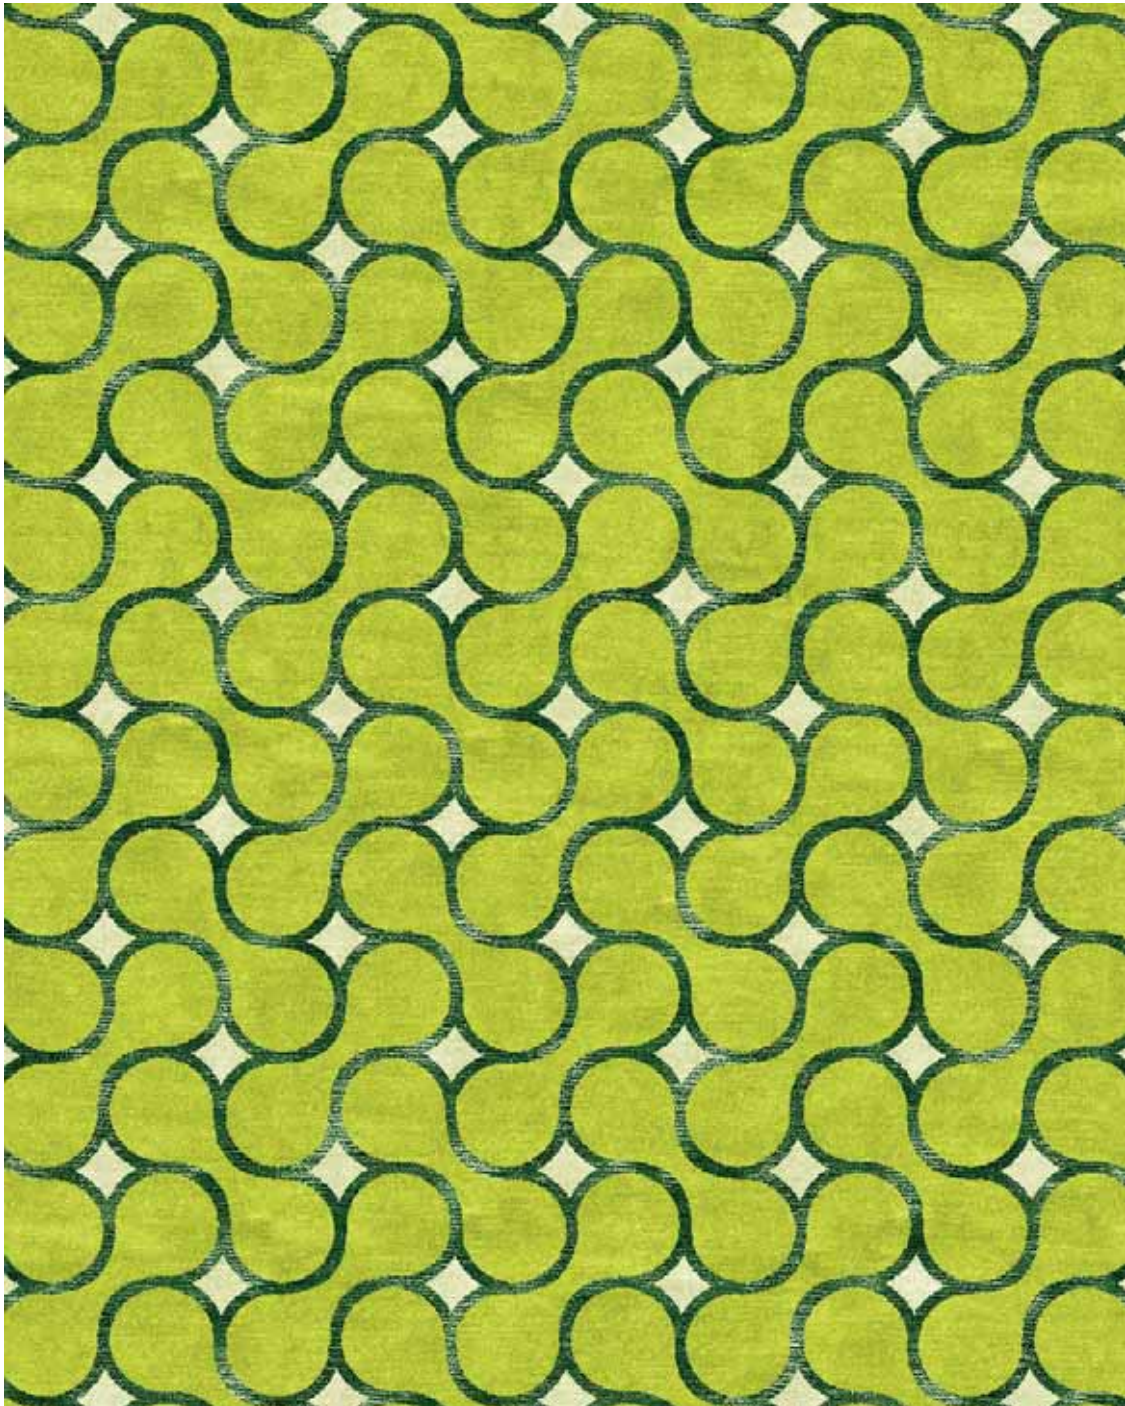

TUFTS

by kravetcarpet

INTERLOCK - PERIDOT
SCALED TO 8' X 10'

GROUND COLOR
T200 WOOL CUT

DESIGN COLORS
T150 VISCOSE T121 WOOL CUT

THIS IMAGE IS A DIGITAL REPRESENTATION OF THE ACTUAL CARPET.

TUFTS

by kravetcarpet

B ~ DIMENSIONS

RUG SIZE: WIDTH: _____ X LENGTH: _____

C ~ QUALITY (CHOOSE ONE)

INDO SINO

D ~ SPECIFICATIONS

	COLOR	WOOL	VISCOSE CUT ONLY	CUT PILE	LOOP PILE	HIGH TWIST (INDO ONLY)
		CHOOSE ONE		CHOOSE ONE		
A. GROUND						n/a
B. DESIGN						
C. DESIGN						