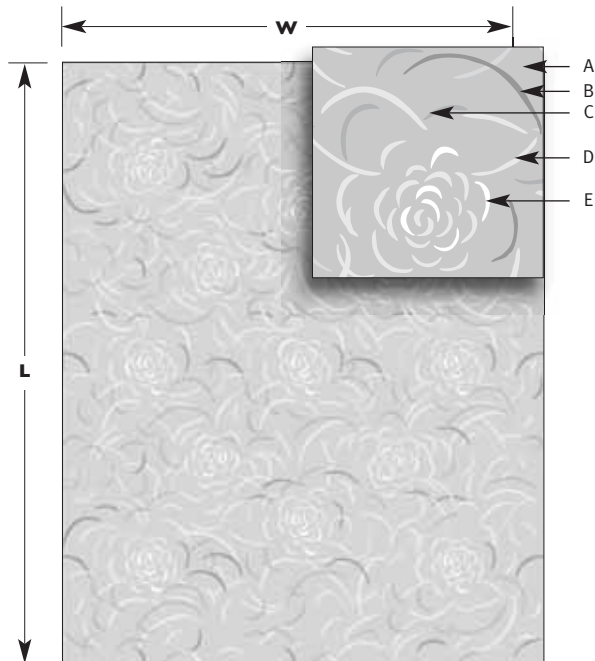

LA VIE EN ROSE - BARLEY
SHOWN AT 8x10 SCALE

Barley
T22 WC

Flax
T5V

Sea Salt
T8V

Honey
T39V

LA VIE EN ROSE/C
SHOWN AT 8x10 SCALE

QUOTE STRIKEOFF ORDER
 TERMS Price quotes honored for 60 days.
 50% deposit required on all orders.
 Balance due before delivery.

A ~ DESIGN & SHOWROOM INFORMATION

ORDER DATE: _____
 DESIGN NAME: LA VIE EN ROSE/C
 SHOWROOM: _____
 SALES ASSOCIATE: _____

B ~ DIMENSIONS

RUG SIZE: WIDTH: _____ X LENGTH: _____

C ~ QUALITY (CHOOSE ONE)

INDO SINO

D ~ SPECIFICATIONS

	COLOR NO.	WOOL	VISCOSE (CUT ONLY)	CUT PILE	LOOP PILE	HIGH TWIST (INDO ONLY)
		CHOOSE ONE		CHOOSE ONE		
A. GROUND						n/a
B. DESIGN						
C. DESIGN						
D. DESIGN						
E. DESIGN						