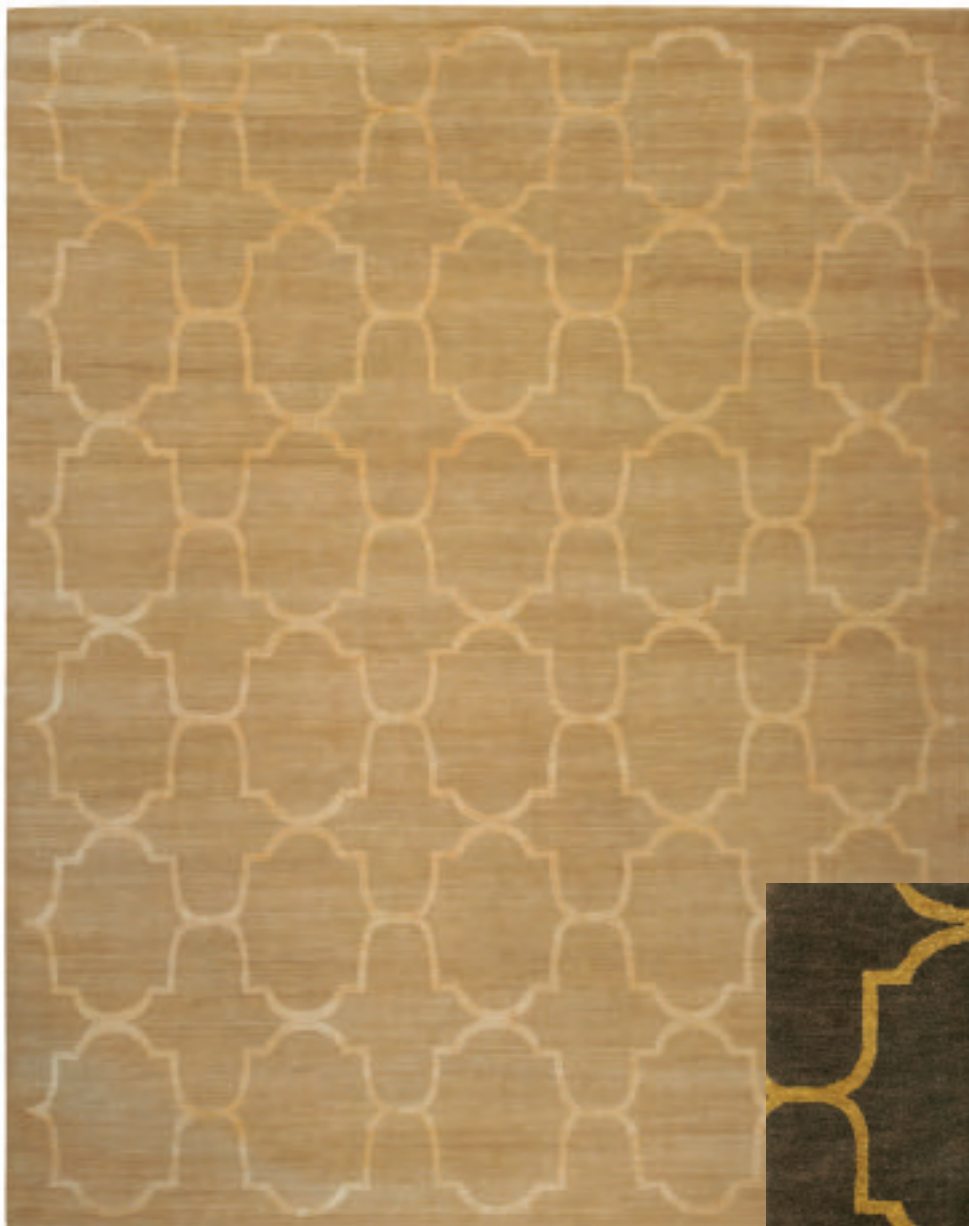

WINDSOR SMITH
FOR KRAVET CARPET

MARRAKESH WINDOW/C - LARGE

BASE COLOR · KW188 DESIGN COLOR · KS214
COUNTRY OF ORIGIN · NEPAL
QUALITY · TIBETAN 100 KNOT COUNT

BASE COLOR · KS113
DESIGN COLOR · KS93

* CUSTOM SIZES AND COLORS AVAILABLE

DUE TO HANDWOVEN CONSTRUCTION AND FIBER'S NATURAL VARIATIONS, CARPET IS NOT GUARANTEED TO MATCH PHOTOGRAPHIC REPRESENTATION

kravetcarpet **KK**

WINDSOR SMITH

MARRAKESH WINDOW LARGE

Size: 8' x 10'

Scale: 1 inch = 1 foot

Marrakesh Window Large

1. Choose Rug Size: W ____ x L ____

2. Choose Option:

A. NO Border Decoration

B. ADD BORDER

SPECIFY WIDTH: _____

PLAIN

GREEK KEY

ETERNITY LINK

CHINESE
CHIPPENDALE

3. Choose Color

A Base Color
Wool or Silk

B Design Color
Wool or Silk

C Border Design (if applicable)
Wool or Silk

SPECIAL ORDER INSTRUCTIONS

If border is selected, width must be specified.