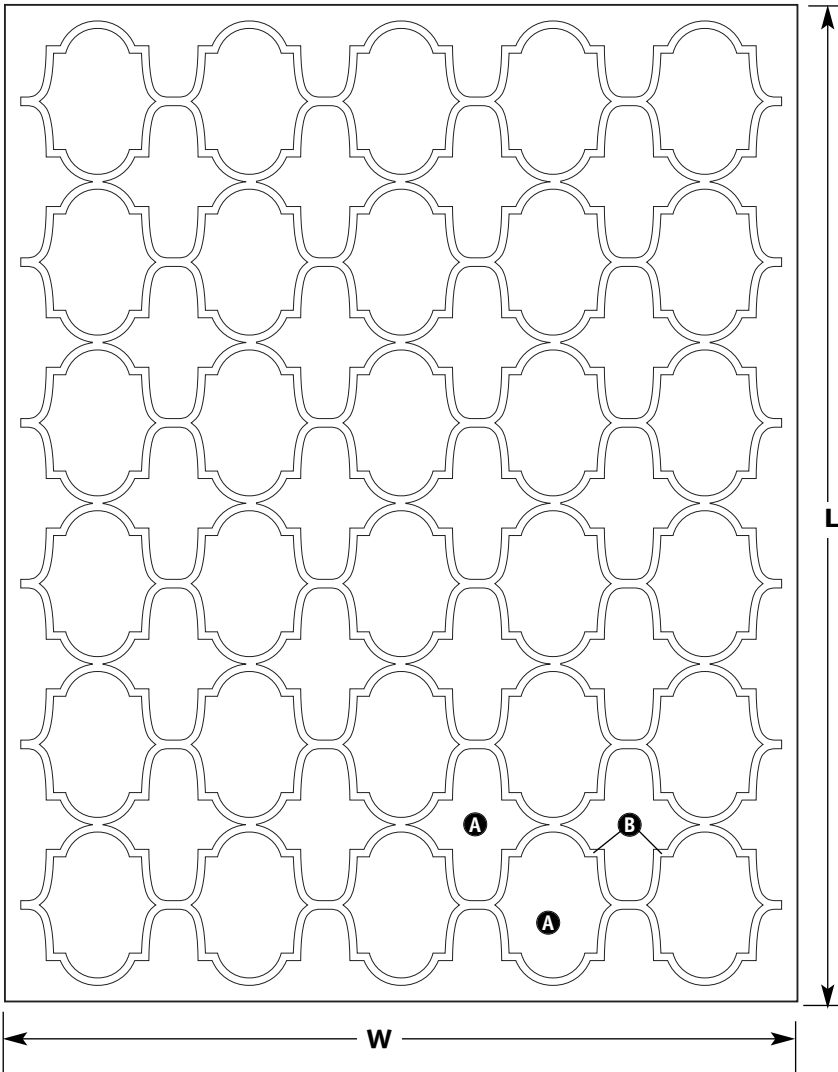

DUE TO HANDWOVEN CONSTRUCTION AND FIBER'S NATURAL VARIATIONS, CARPET IS NOT GUARANTEED TO MATCH PHOTOGRAPHIC REPRESENTATION

kravetcarpet **KK**

WINDSOR SMITH

MARRAKESH WINDOW LARGE

Size: 8' x 10'

Scale: 1 inch = 1 foot

Marrakesh Window Large

1. Choose Rug Size: W ____ x L ____

2. Choose Option:

A. NO Border Decoration

B. ADD BORDER

SPECIFY WIDTH: _____

PLAIN

GREEK KEY

ETERNITY LINK

CHINESE
CHIPPENDALE

3. Choose Color

A Base Color
Wool or Silk

B Design Color
Wool or Silk

C Border Design (if applicable)
Wool or Silk

SPECIAL ORDER INSTRUCTIONS

If border is selected, width must be specified.