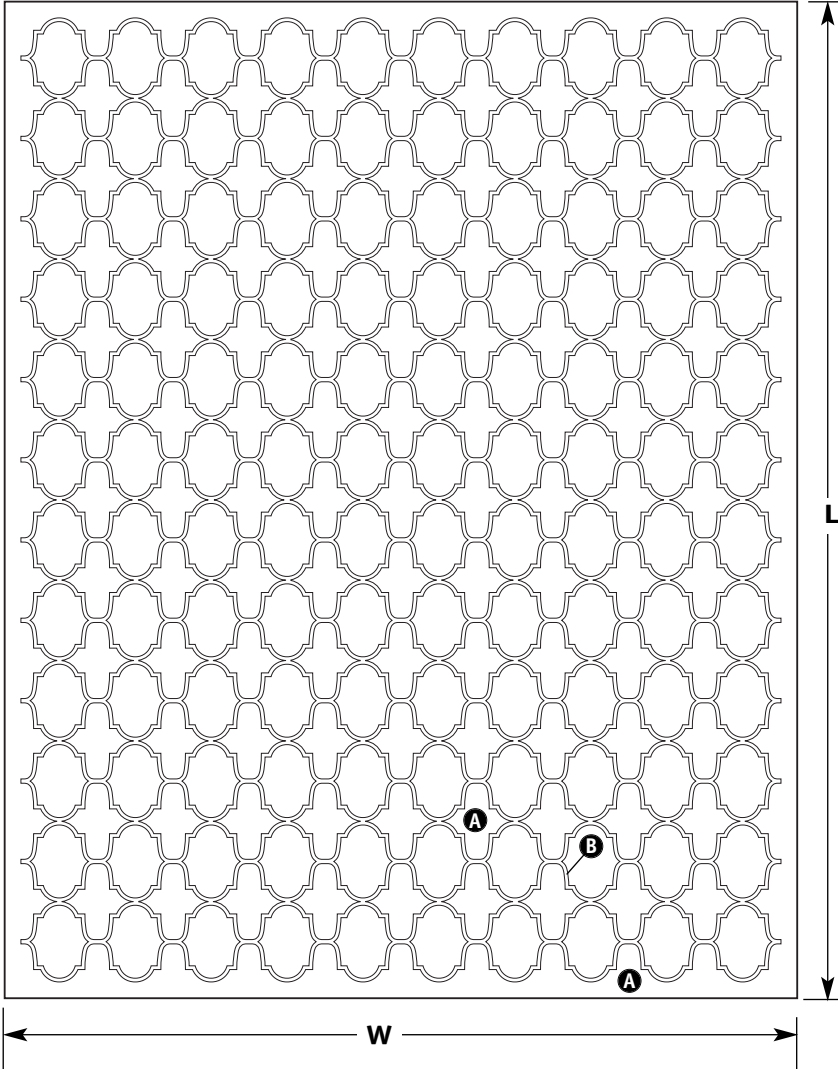

DUE TO HANDWOVEN CONSTRUCTION AND FIBER'S NATURAL VARIATIONS, CARPET IS NOT GUARANTEED TO MATCH PHOTOGRAPHIC REPRESENTATION

kravetcarpet **KK**

WINDSOR SMITH

MARRAKESH WINDOW SMALL

Size: 8' x 10'

Scale: 1 inch = 1 foot

Marrakesh Window Small

1. Choose Rug Size: W _____ x L _____

2. Choose Option:

A. NO Border Decoration

B. ADD BORDER

SPECIFY WIDTH: _____

PLAIN

GREEK KEY

ETERNITY LINK

CHINESE
CHIPPENDALE

3. Choose Color

A Base Color
Wool or Silk

B Design Color
Wool or Silk

C Border Design (if applicable)
Wool or Silk

SPECIAL ORDER INSTRUCTIONS

If border is selected, width must be specified.