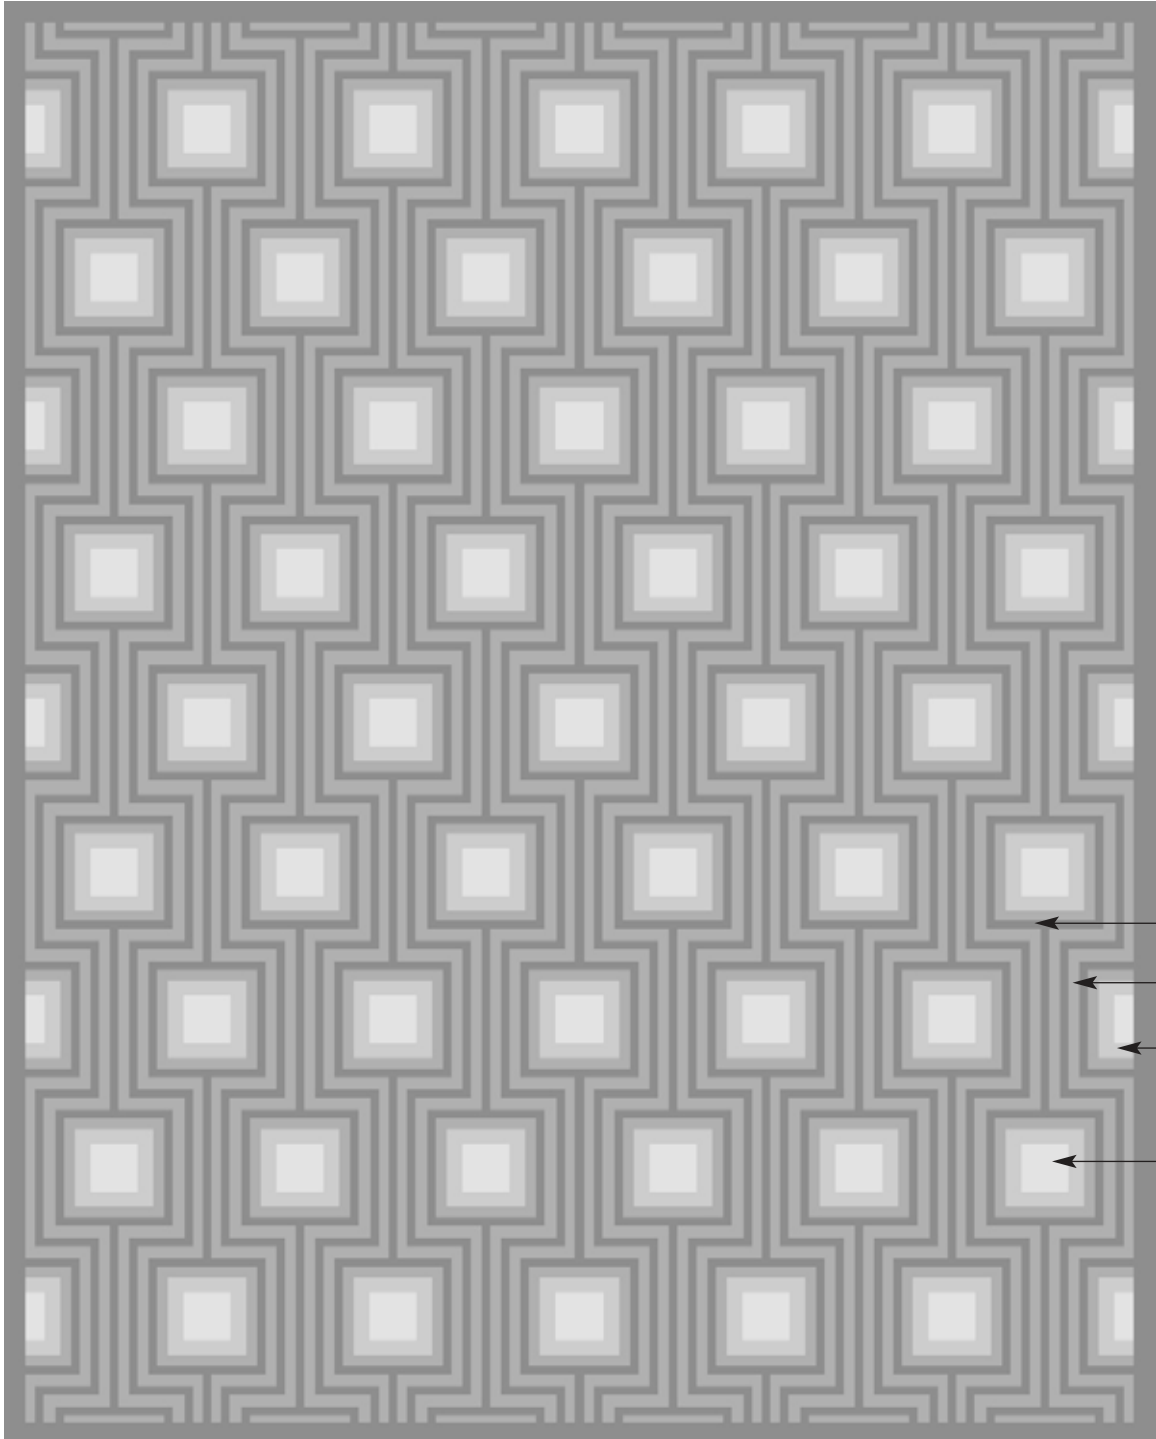

B A R C L A Y B U T E R A

TUFTS BY KRAVET CARPET

A
B
C
D

MOD SQUAD