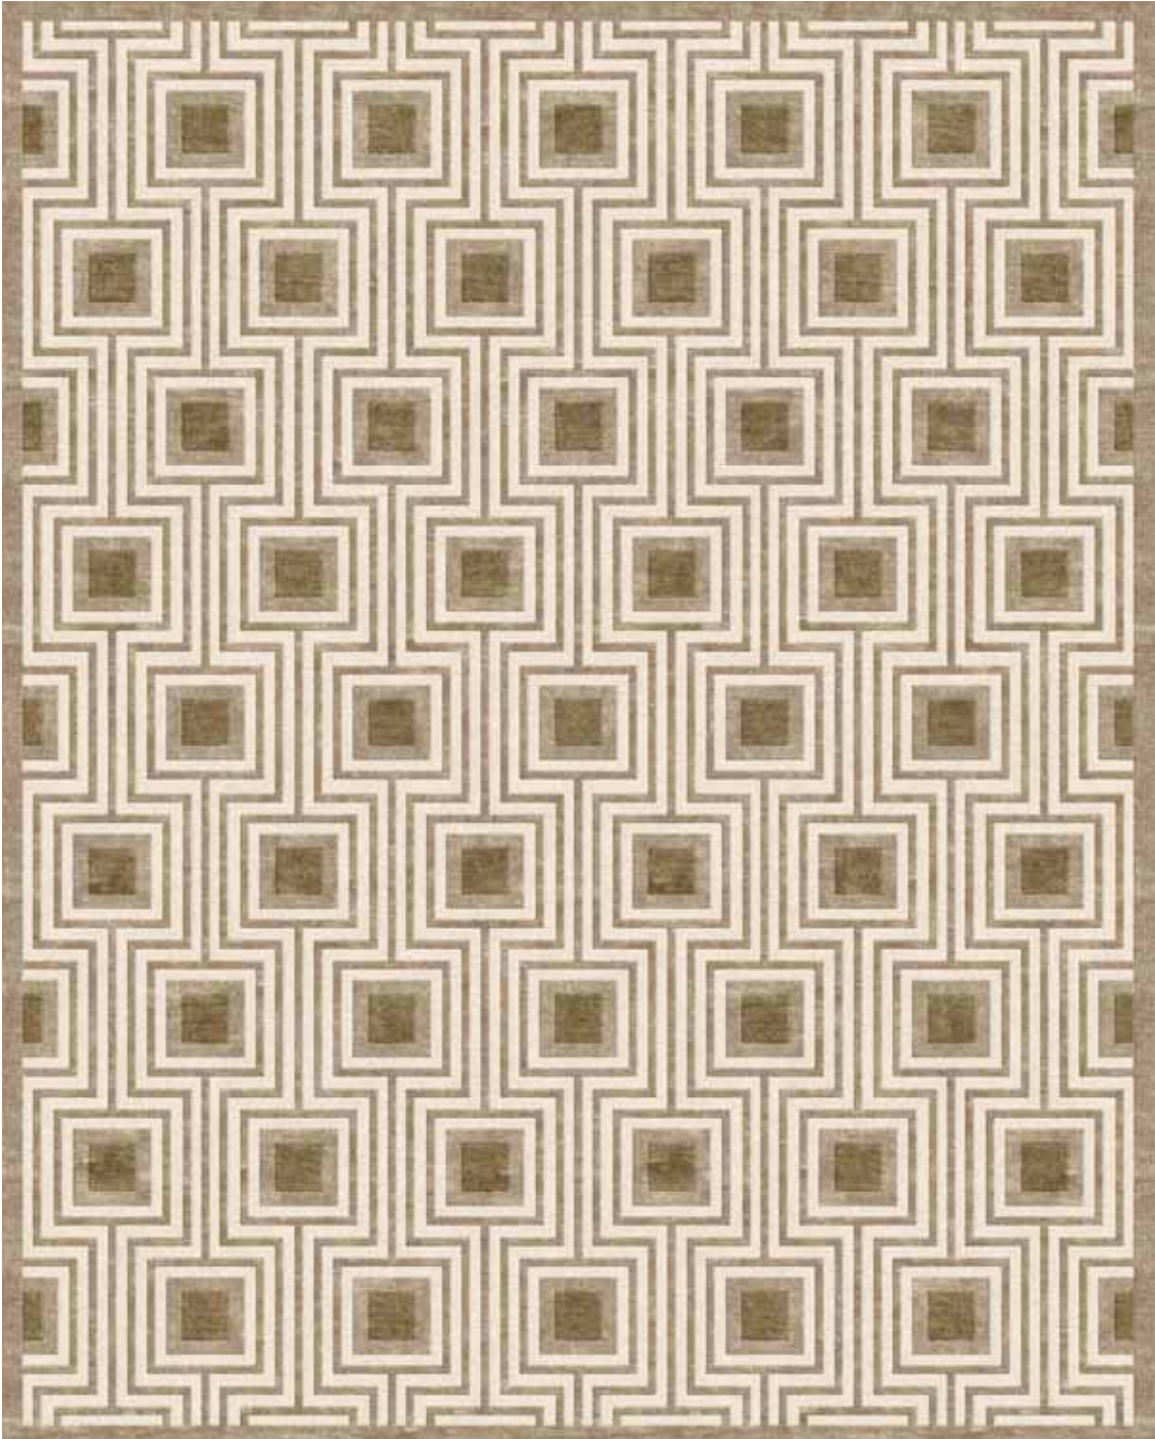

B A R C L A Y  B U T E R A

TUFTS BY KRAVET CARPET

MOD SQUAD - CLAY

SCALED TO 8' X 10'

*DESIGN COLORS*

*T35 WOOL CUT T7 WOOL LOOP T36 WOOL CUT*

THIS IMAGE IS A DIGITAL REPRESENTATION OF THE ACTUAL CARPET.

B A R C L A Y  B U T E R A