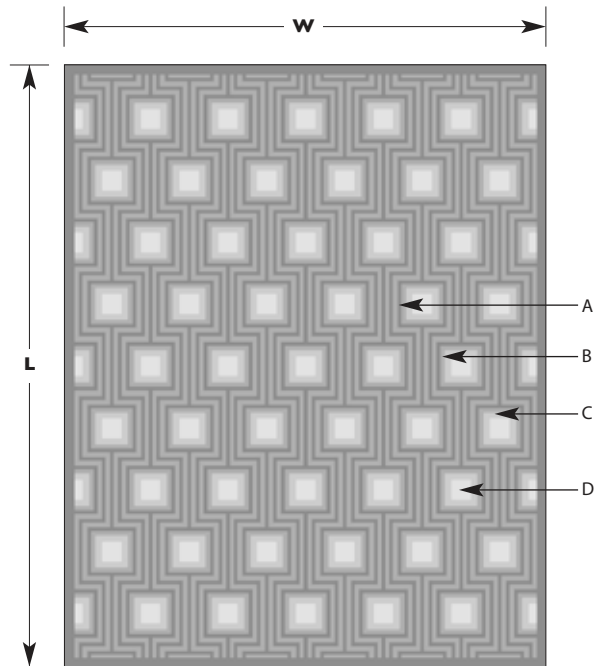

B ~ DIMENSIONS

STANDARD SIZE: (CHOOSE ONE)
 3x5 4x6 5x8 6x9 8x10
 9x12 10x14 11x16 12x15 12x18
 CUSTOM SIZE: WIDTH: _____ X LENGTH: _____

C ~ QUALITY (CHOOSE ONE)

INDO SINO

D ~ SPECIFICATIONS

	COLOR	WOOL	VISCOSE CUT ONLY	CUT PILE	LOOP PILE	HIGH TWIST (INDO ONLY)
		CHOOSE ONE		CHOOSE ONE		
A. DESIGN						
B. DESIGN						
C. DESIGN						
D. DESIGN						