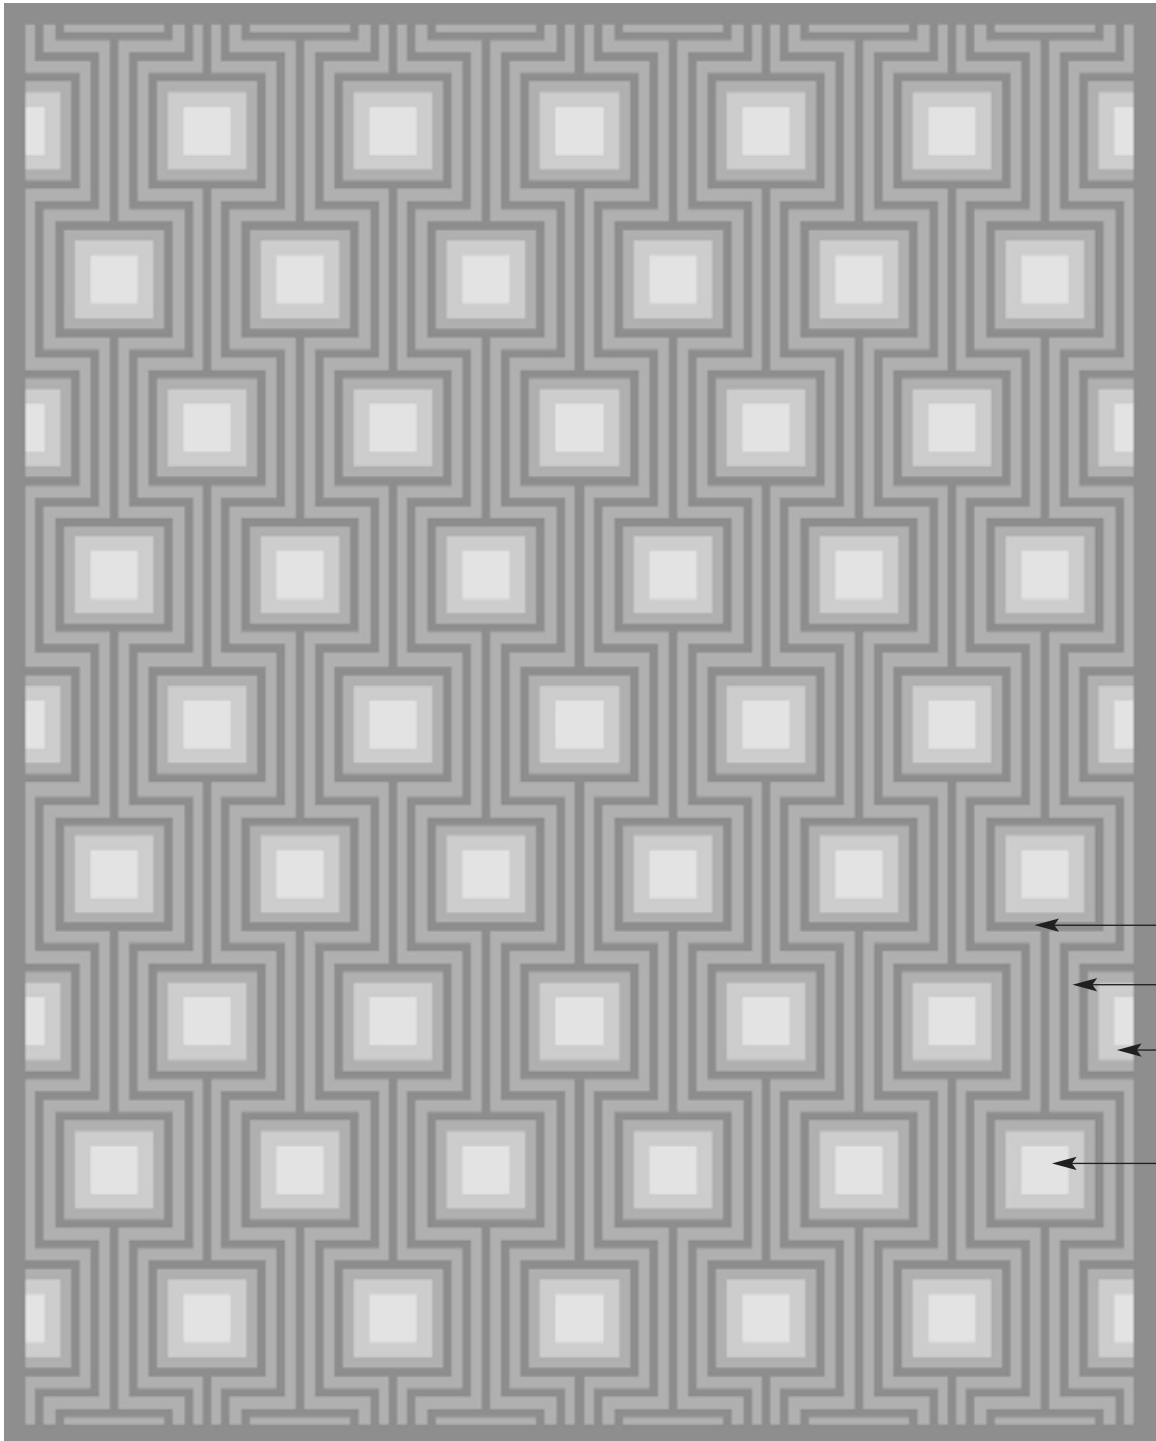

B A R C L A Y B U T E R A

TUFTS BY KRAVET CARPET

A
B
C
D

MOD SQUAD