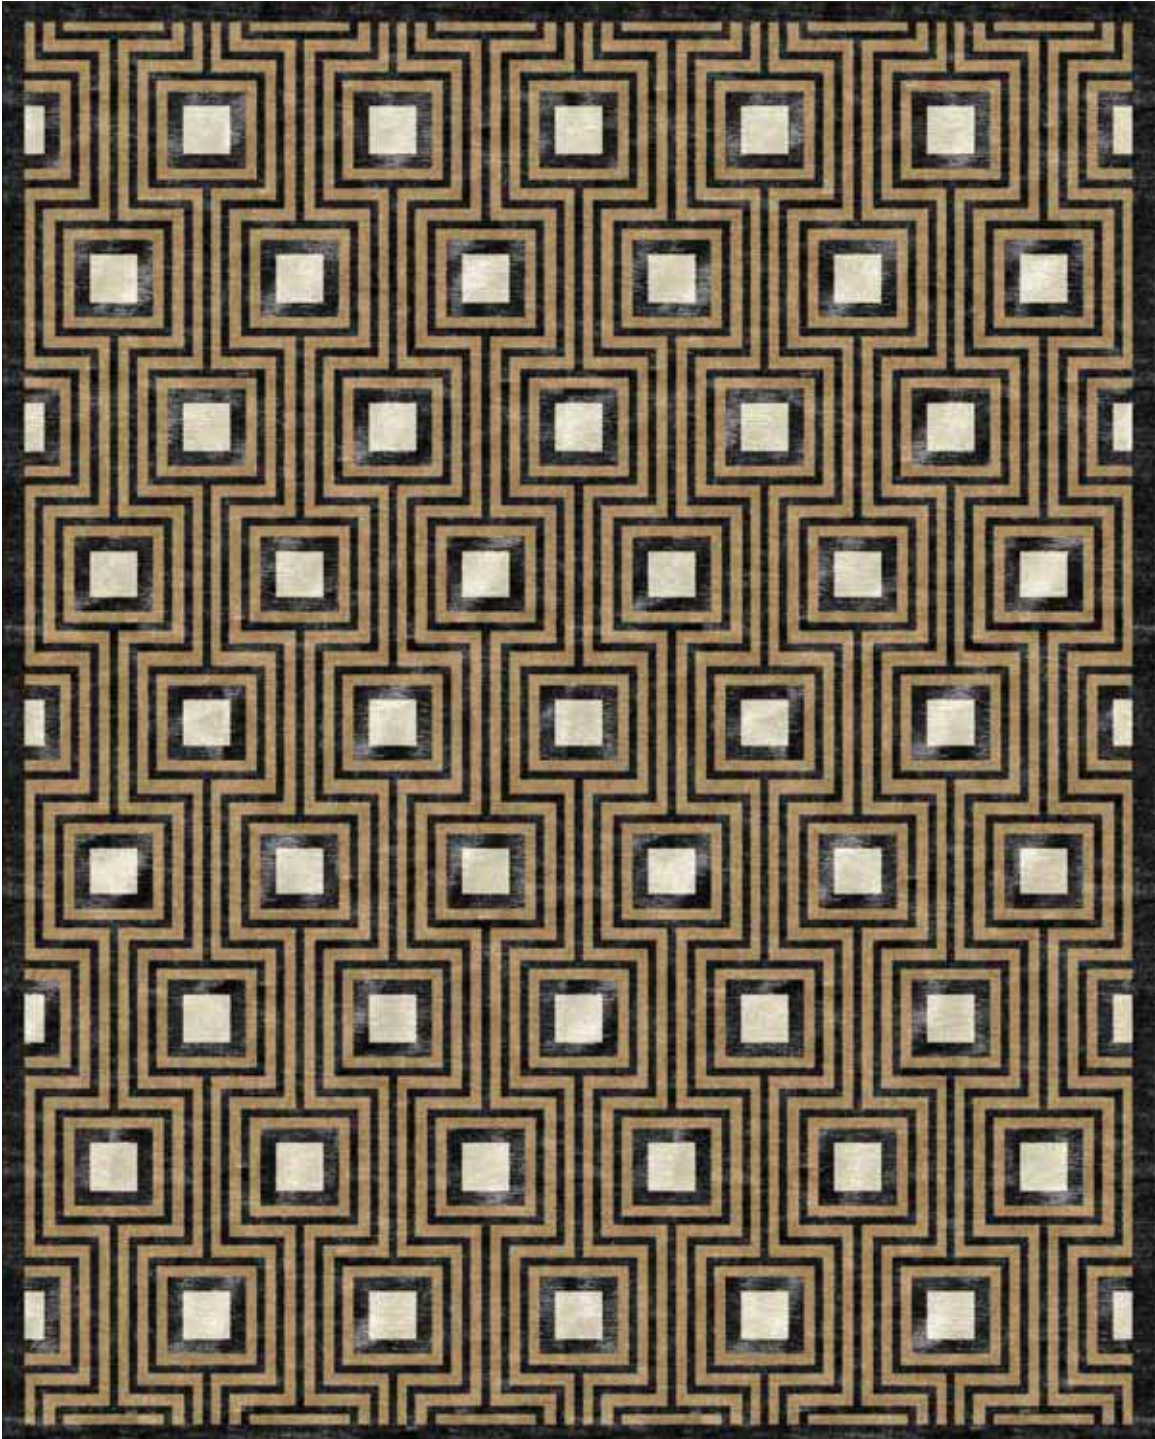

B A R C L A Y  B U T E R A

TUFTS BY KRAVET CARPET

MOD SQUAD - JAVA

SCALED TO 8' X 10'

DESIGN COLORS

T113 WOOL CUT T35 WOOL CUT T113 VISCOSE T121 VISCOSE

THIS IMAGE IS A DIGITAL REPRESENTATION OF THE ACTUAL CARPET.