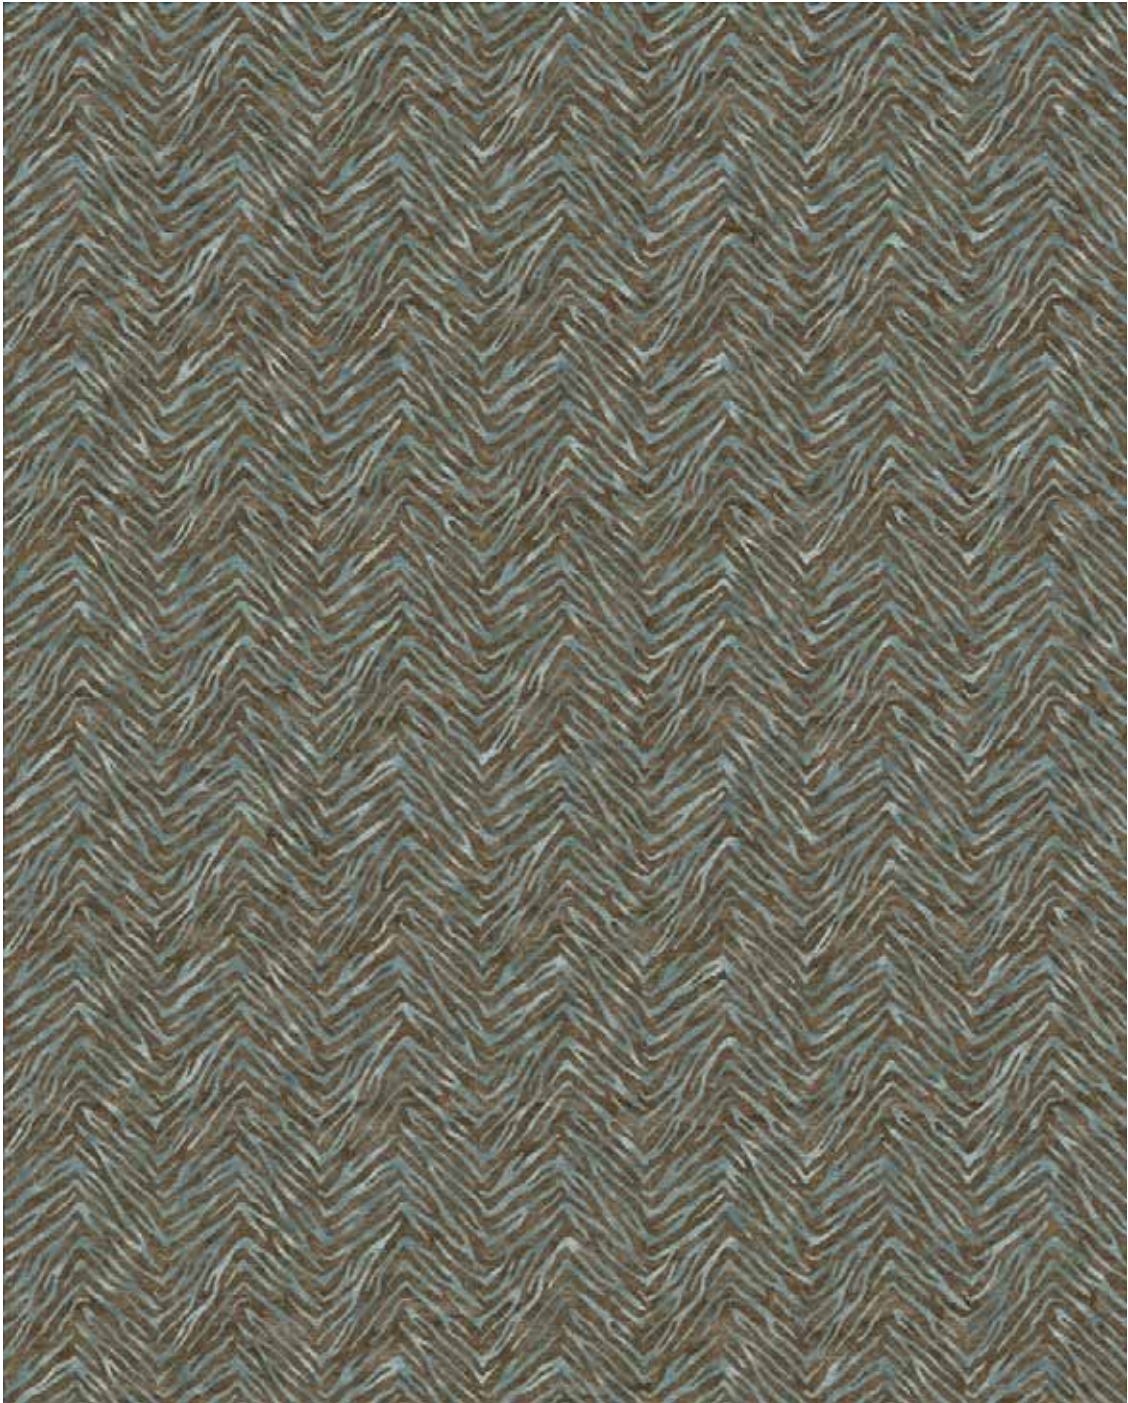

B A R C L A Y  B U T E R A

TUFTS BY KRAVET CARPET

MOUNTAIN TIGER/C - COCOA
SCALED TO 8' X 10'

DESIGN COLORS
T15 WOOL CUT T69 VISCOSE

THIS IMAGE IS A DIGITAL REPRESENTATION OF THE ACTUAL CARPET.

B A R C L A Y  B U T E R A

ORDER DATE: _____
 DESIGN NAME: MOUNTAIN TIGER/C
 SHOWROOM: _____
 SALES ASSOCIATE: _____

B ~ DIMENSIONS

RUG SIZE: WIDTH: _____ X LENGTH: _____

C ~ QUALITY (CHOOSE ONE)

INDO SINO

D ~ SPECIFICATIONS

	COLOR	WOOL	VISCOSE CUT ONLY	CUT PILE	LOOP PILE	HIGH TWIST (INDO ONLY)
		CHOOSE ONE		CHOOSE ONE		
A. DESIGN						
B. DESIGN						