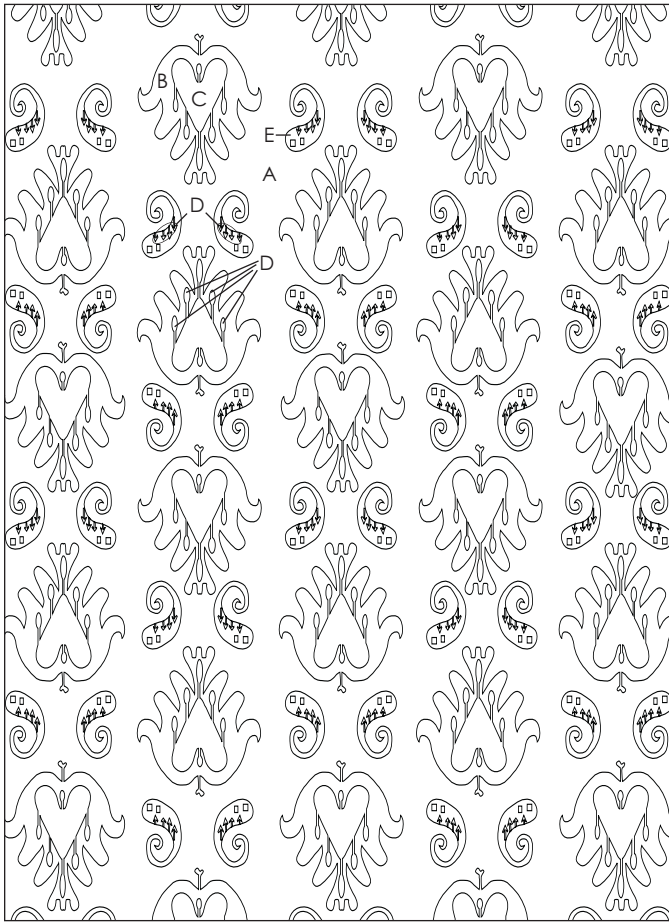

THE TIBETAN COLLECTION

PASHA/C

BASE COLOR · KW87 DESIGN COLORS · KW7, KW88, KW89, KW151

COUNTRY OF ORIGIN · NEPAL

CONTENT · 100% WOOL

QUALITY · 100 KNOT COUNT

* CUSTOM SIZES AND COLORS AVAILABLE

DUE TO HANDWOVEN CONSTRUCTION AND FIBER'S NATURAL VARIATIONS, CARPET IS NOT GUARANTEED TO MATCH PHOTOGRAPHIC REPRESENTATION

Signature: _____

PASHA/C

Size: _____

A Base Color

Wool Only

B Design Color

Wool or Silk

C Design Color

Wool or Silk

D Design Color

Wool or Silk

E Design Color

Wool or Silk