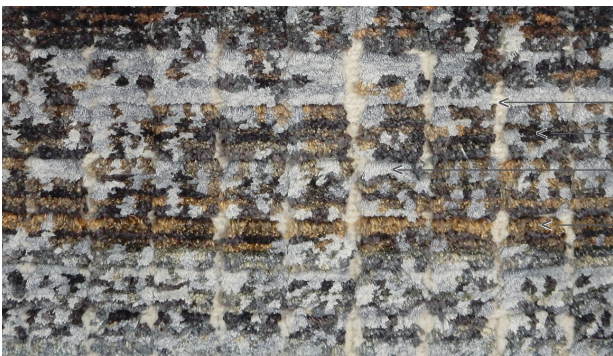

C - COLORS

☐ SAME AS SAMPLE   COLOR: **GRAVEL** _____
☐ CUSTOM COLOR: PLEASE SPECIFY COLOR NUMBER BELOW

A.   B.   C.
D.