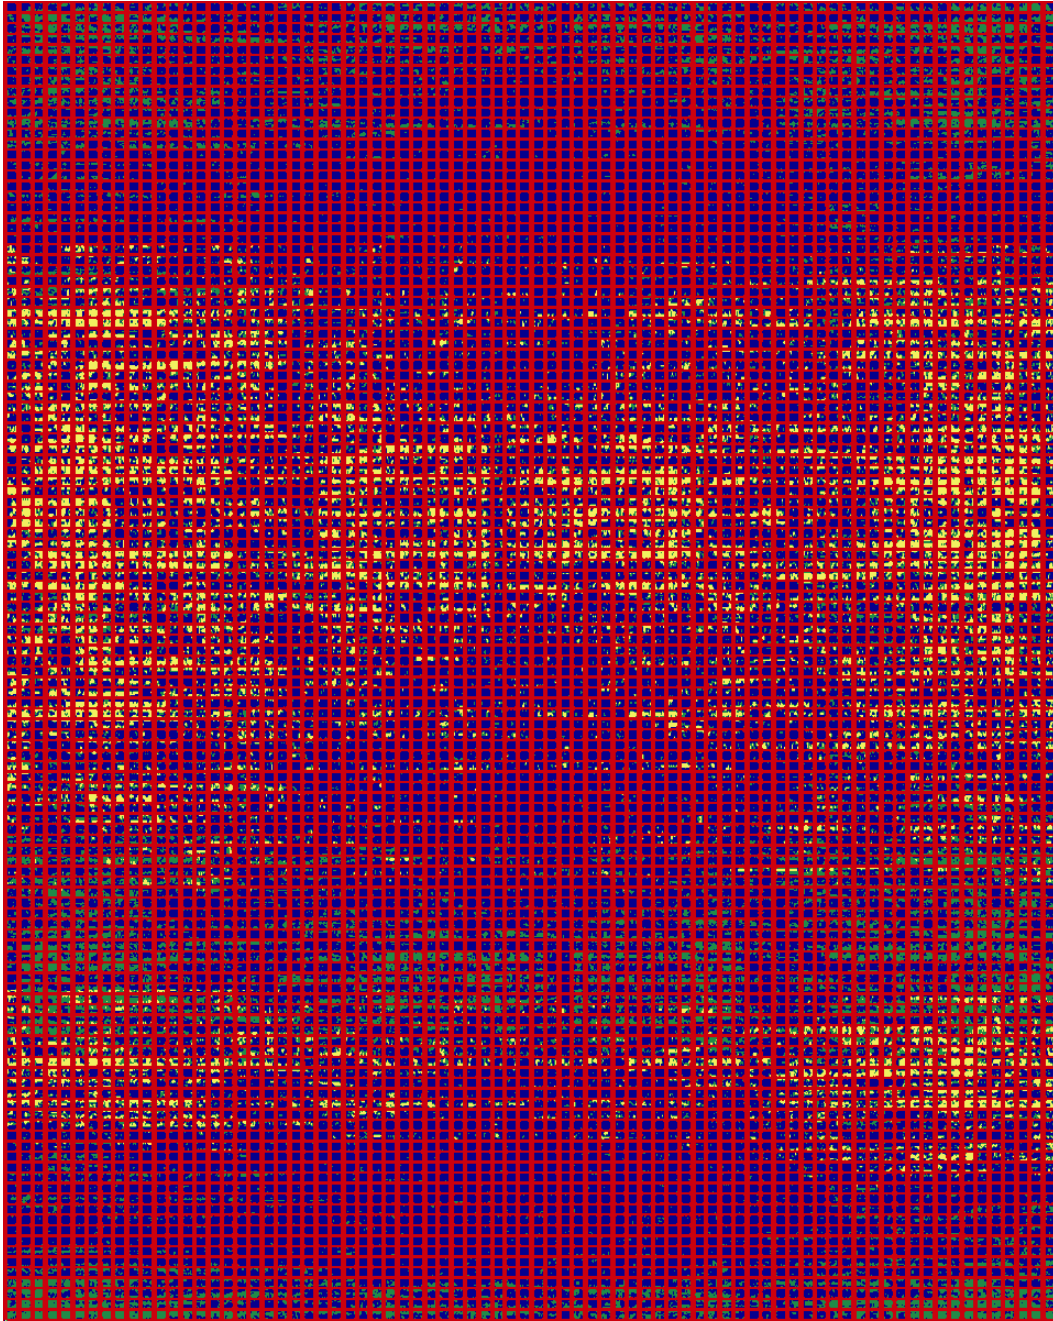

1x1

PERMAFROST - LIGHTNING

Hand Knotted in Nepal
50% Wool, 50% Silk

Custom Program: Size, Color and Fiber Options Available.
Strike off in 4 weeks.
Rug Production in 12 Weeks, Rugs Larger than 10x14 in 16-24 Weeks.
Max Size: 20'Wx30'L

I | Create

CARPET

This is a high contrast rendering to show color placement on an 8x10 area rug

PERMAFROST

A - DESIGN & SHOWROOM INFORMATION

ORDER DATE: _____
 DESIGN: **PERMAFROST** _____
 SHOWROOM: _____
 SALES ASSOCIATE: _____