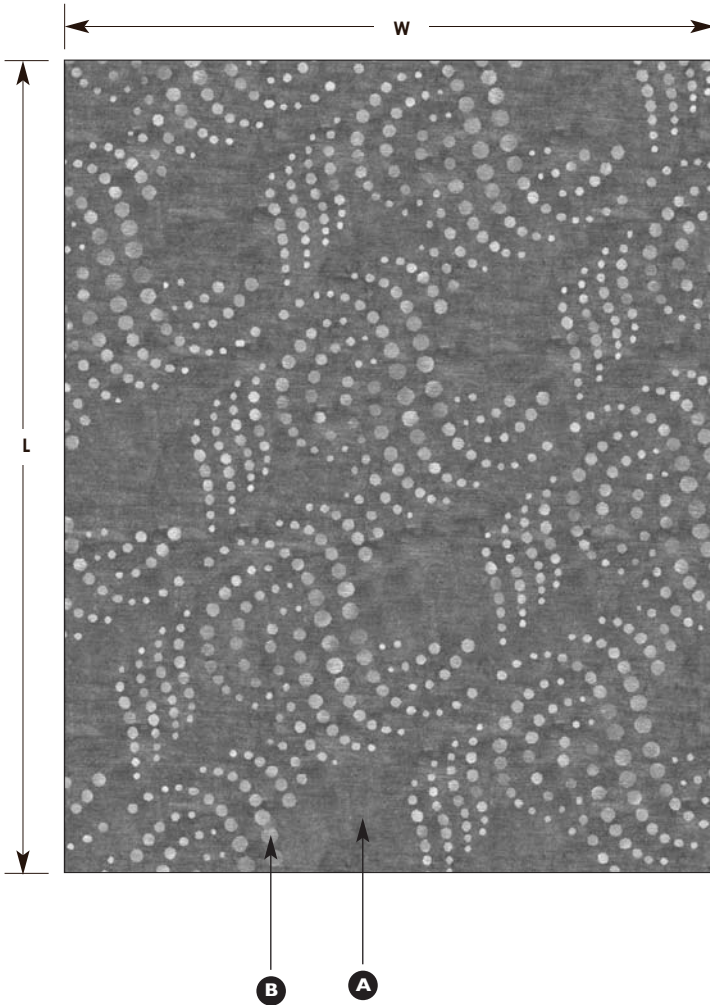

SPECIAL ORDER INSTRUCTIONS

* Design color is gradated

CLIENT/SALES INFORMATION

Showroom: _____

Date: _____

Sales Associate: _____

Account #: _____

Name: _____

Address: _____

_____

Phone #: _____

E-mail: _____

Ship To Address: _____

_____

Side Mark: _____

Ship To Phone #: _____

☐ QUOTE   ☐ STRIKEOFF   ☐ ORDER

P.O.#: _____

Cost/Sq. Ft: _____

Total Sq. Ft.: _____

Rug Cost: _____

Rug Pad: _____

Freight: _____

Total: _____

Deposit: _____

Balance: _____

Check #: _____ Date: _____

☐ AMEX   ☐ VISA   ☐ MASTERCARD

Credit Card #: _____

Expiration Date: _____

Name on Card: _____

Signature: _____

REGENERATE

THE TIBETAN COLLECTION

Content: ☐ Wool   ☐ Wool & Banana Silk   ☐ Wool & Silk
☐ Indian Silk   ☐ Chinese Silk

Rug Size: Width _____ x Length _____

A Base Color

B Design Color