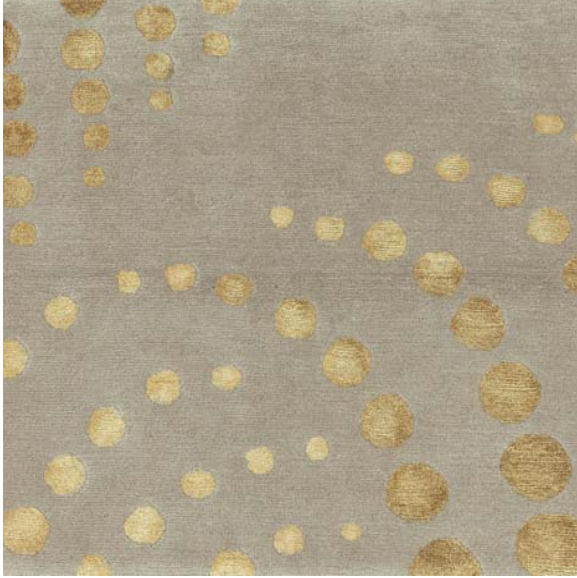

THE TIBETAN COLLECTION

REGENERATE - TURQUOISE

BASE COLOR · KW176

DESIGN COLOR* · KS259

COUNTRY OF ORIGIN · NEPAL

QUALITY · 100 KNOT COUNT

CUSTOM SIZES AND COLORS AVAILABLE

IMAGE IS A DIGITAL REPRESENTATION OF THE ACTUAL CARPET. COLORS MAY VARY.

* DESIGN COLOR IS GRADATED

8x10

THE TIBETAN COLLECTION

REGENERATE - GOLD

BASE COLOR · KW72

DESIGN COLOR* · KS205

REGENERATE - MERLOT

BASE COLOR · KW283

DESIGN COLOR* · KS127

IMAGE IS A DIGITAL REPRESENTATION OF THE ACTUAL CARPET. COLORS MAY VARY.

* DESIGN COLOR IS GRADATED

SPECIAL ORDER INSTRUCTIONS

* Design color is gradated

CLIENT/SALES INFORMATION

Showroom: _____

Name on Card: _____

Signature: _____

REGENERATE

THE TIBETAN COLLECTION

Content: Wool Wool & Banana Silk Wool & Silk
 Indian Silk Chinese Silk

Rug Size: Width _____ x Length _____

A Base Color

B Design Color