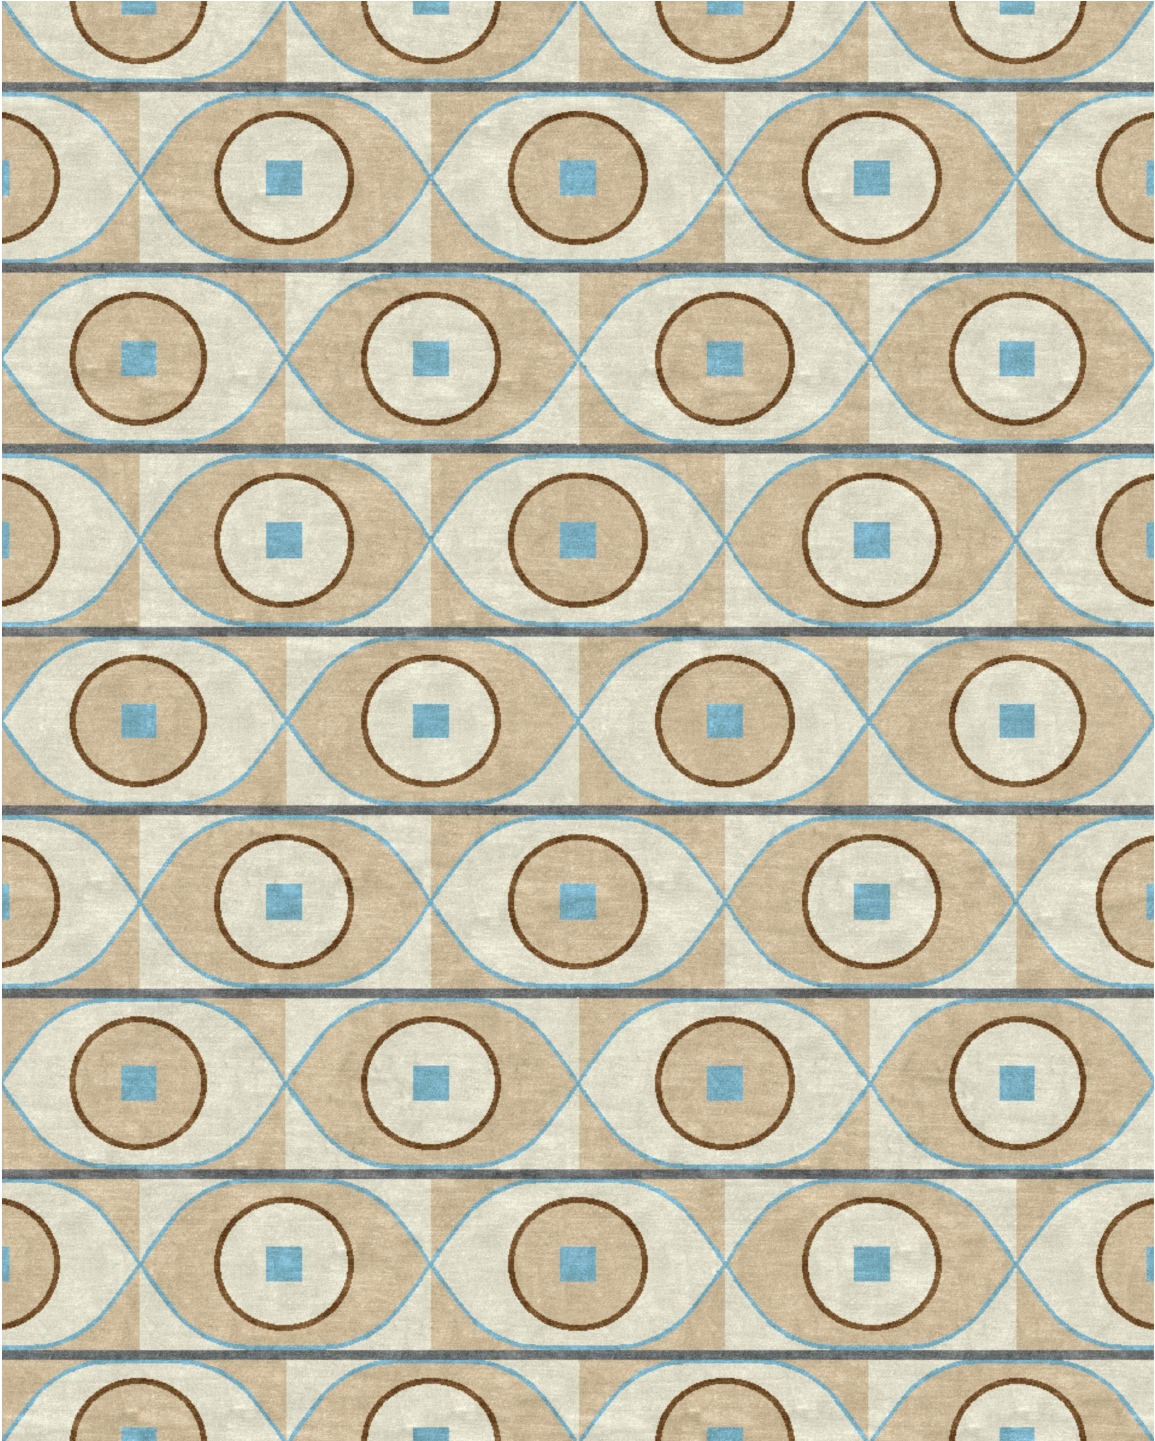

Paulo Werneck
TUFTS BY KRAVET CARPET™

RIO CLARO - ECRU

DESIGN COLORS

*T121 WOOL CUT T8 WOOL CUT T187 WOOL CUT
T111 WOOL CUT T89 WOOL CUT*

THIS IMAGE IS A DIGITAL REPRESENTATION OF THE ACTUAL CARPET.

Paulo Werneck
TUFTS BY KRAVET CARPET™

RIO CLARO