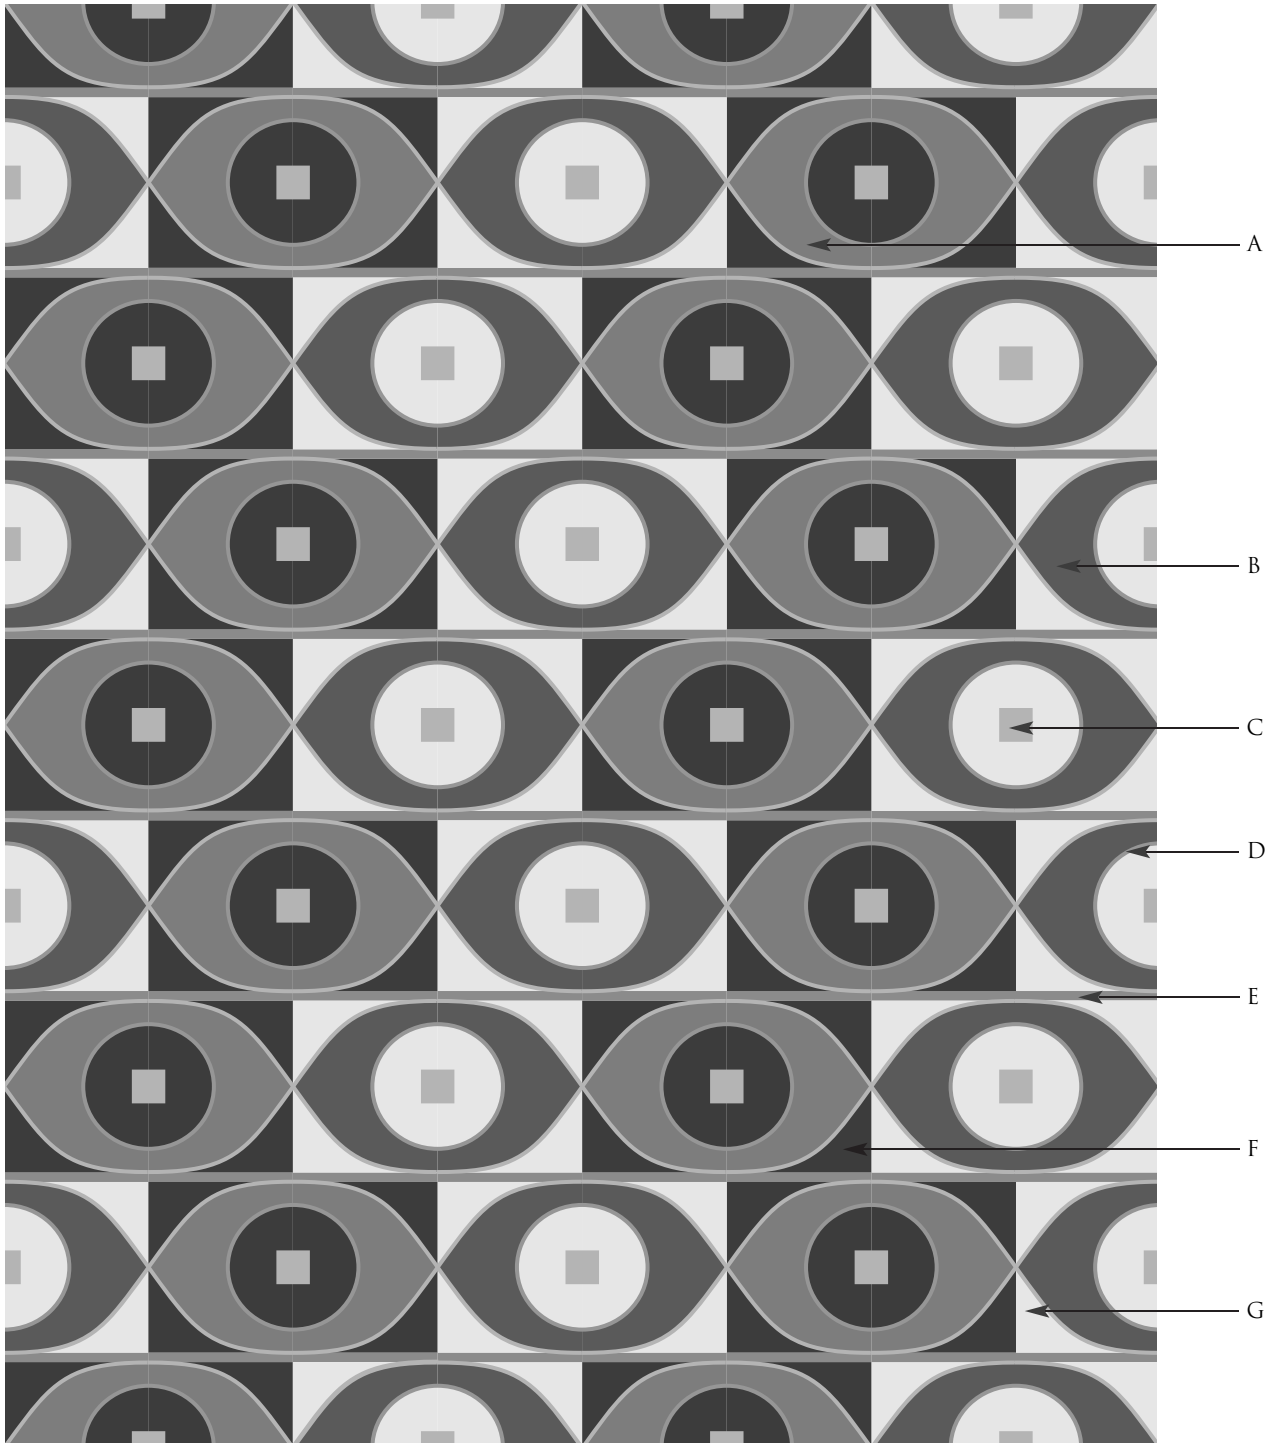

Paulo Werneck
TUFTS BY KRAVET CARPET™

RIO CLARO - SEAFOAM

DESIGN COLORS

*T124 WOOL CUT T80 WOOL CUT T45 WOOL CUT
T91 WOOL CUT T66 WOOL CUT T124 WOOL LOOP T80 WOOL LOOP*

THIS IMAGE IS A DIGITAL REPRESENTATION OF THE ACTUAL CARPET.

Paulo Werneck
TUFTS BY KRAVET CARPET™

RIO CLARO