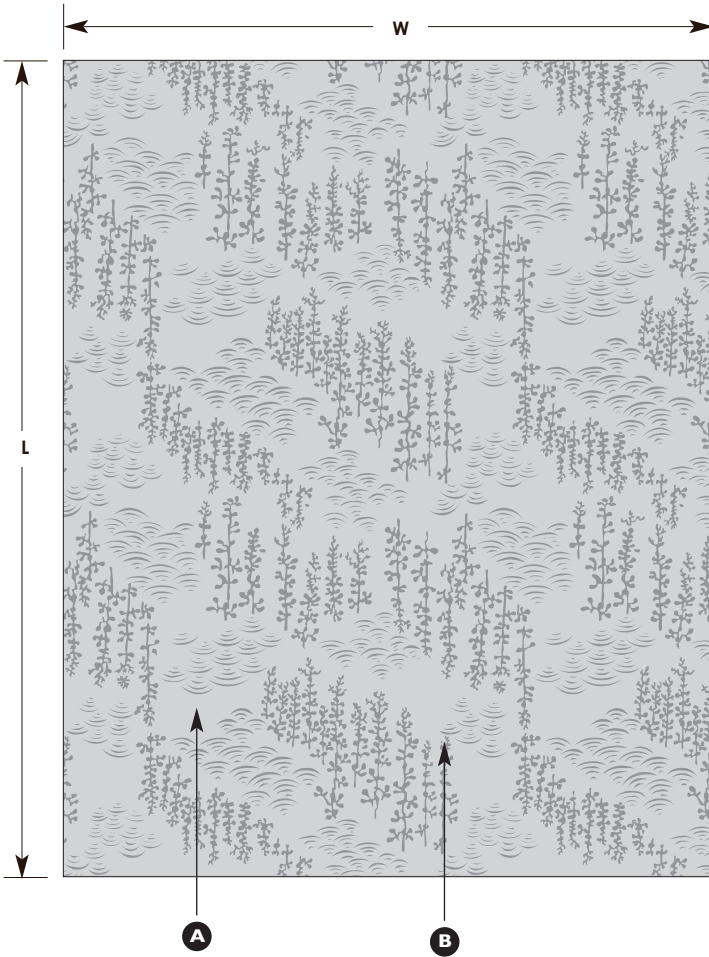

SAKURA
THE TIBETAN COLLECTION

Content: ☐ Wool   ☐ Wool & Banana Silk (up to 50%)
☐ Wool & Silk (up to 50%)   ☐ Indian Silk   ☐ Chinese Silk

Rug Size: Width _____ x Length _____

A Base Color

B Design Color

KS = Silk   KBS = Banana Silk   KW = Wool   KCS = Chinese Silk