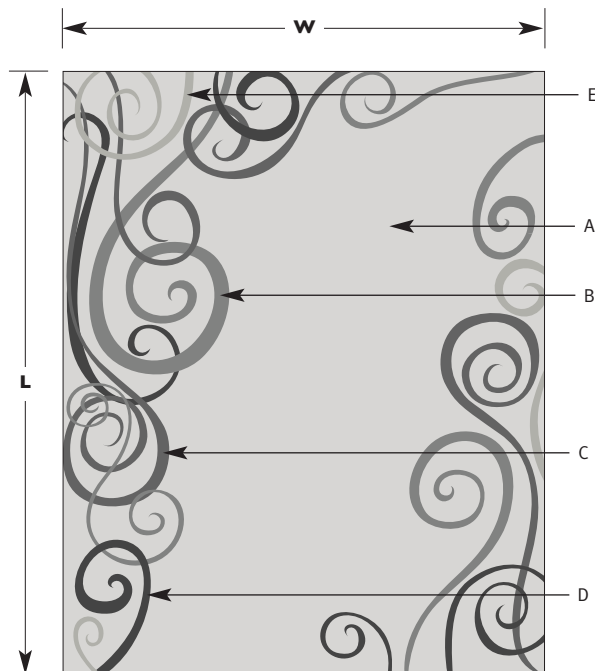

TUFTS

by kravetcarpet

SEA SWIRL - MAGENTA
SCALED TO 8' X 10'

GROUND COLOR
T123 WOOL CUT

DESIGN COLORS
T199 VISCOSE T180 VISCOSE T173 VISCOSE T171 VISCOSE

THIS IMAGE IS A DIGITAL REPRESENTATION OF THE ACTUAL CARPET.

ORDER DATE: _____
DESIGN NAME: SEA SWIRL
SHOWROOM: _____
SALES ASSOCIATE: _____

B ~ DIMENSIONS

RUG SIZE: WIDTH: _____ X LENGTH: _____

C ~ QUALITY (CHOOSE ONE)

INDO SINO

D ~ SPECIFICATIONS

	COLOR	WOOL	VISCOSE CUT ONLY	CUT PILE	LOOP PILE	HIGH TWIST (INDO ONLY)
		CHOOSE ONE		CHOOSE ONE		
A. GROUND						n/a
B. DESIGN						
C. DESIGN						
D. DESIGN						
E. DESIGN						

F ~ SPECIAL INSTRUCTIONS

DUE TO WEAVING TECHNIQUE, RUG SIZES 8x10 OR LESS- DESIGN SCALE

WILL REMAIN THE SAME. GREATER THAN 8x10- DESIGN SCALE WILL

BE ENLARGED.

This is a hand tufted product. Natural irregularities, shading, and striations may appear in this carpet. These are inherent characteristics of hand tufted carpet and are not to be considered manufacturing defects.