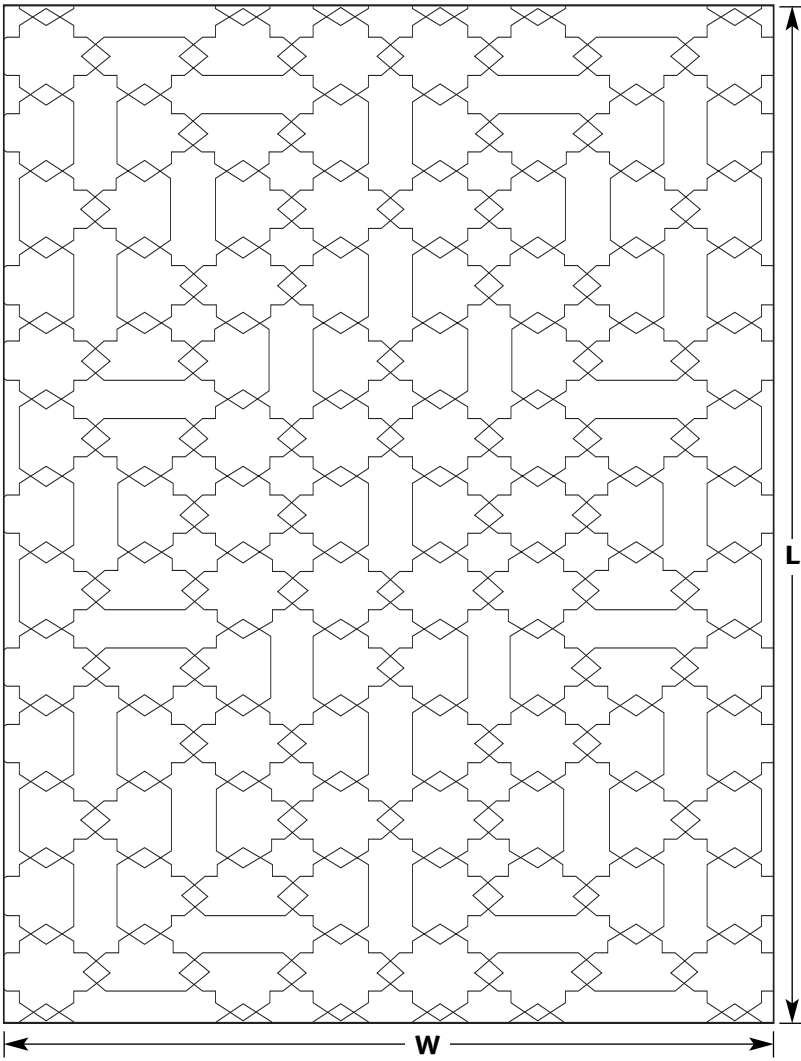

THE TIBETAN COLLECTION

SEVILLA/C - GOLD

BASE COLOR · KW17 DESIGN COLOR · KS17

COUNTRY OF ORIGIN · NEPAL

CONTENT · WOOL & SILK

QUALITY · 100 KNOT COUNT

* CUSTOM SIZES AND COLORS AVAILABLE

DUE TO HANDWOVEN CONSTRUCTION AND FIBER'S NATURAL VARIATIONS, CARPET IS NOT GUARANTEED TO MATCH PHOTOGRAPHIC REPRESENTATION

THE TIBETAN COLLECTION

SEVILLA/C - SILVER

BASE COLOR · KW80 DESIGN COLOR · KS79

COUNTRY OF ORIGIN · NEPAL

CONTENT · WOOL & SILK

QUALITY · 100 KNOT COUNT

* CUSTOM SIZES AND COLORS AVAILABLE

DUE TO HANDWOVEN CONSTRUCTION AND FIBER'S NATURAL VARIATIONS, CARPET IS NOT GUARANTEED TO MATCH PHOTOGRAPHIC REPRESENTATION

8' x 10'
Scale: 1 inch = 1 foot

SEVILLA

 **kravet**carpet

SEVILLA

Size: W _____ L _____

A Base Color (Low Pile)

Wool Only

B Design Color (High Pile)