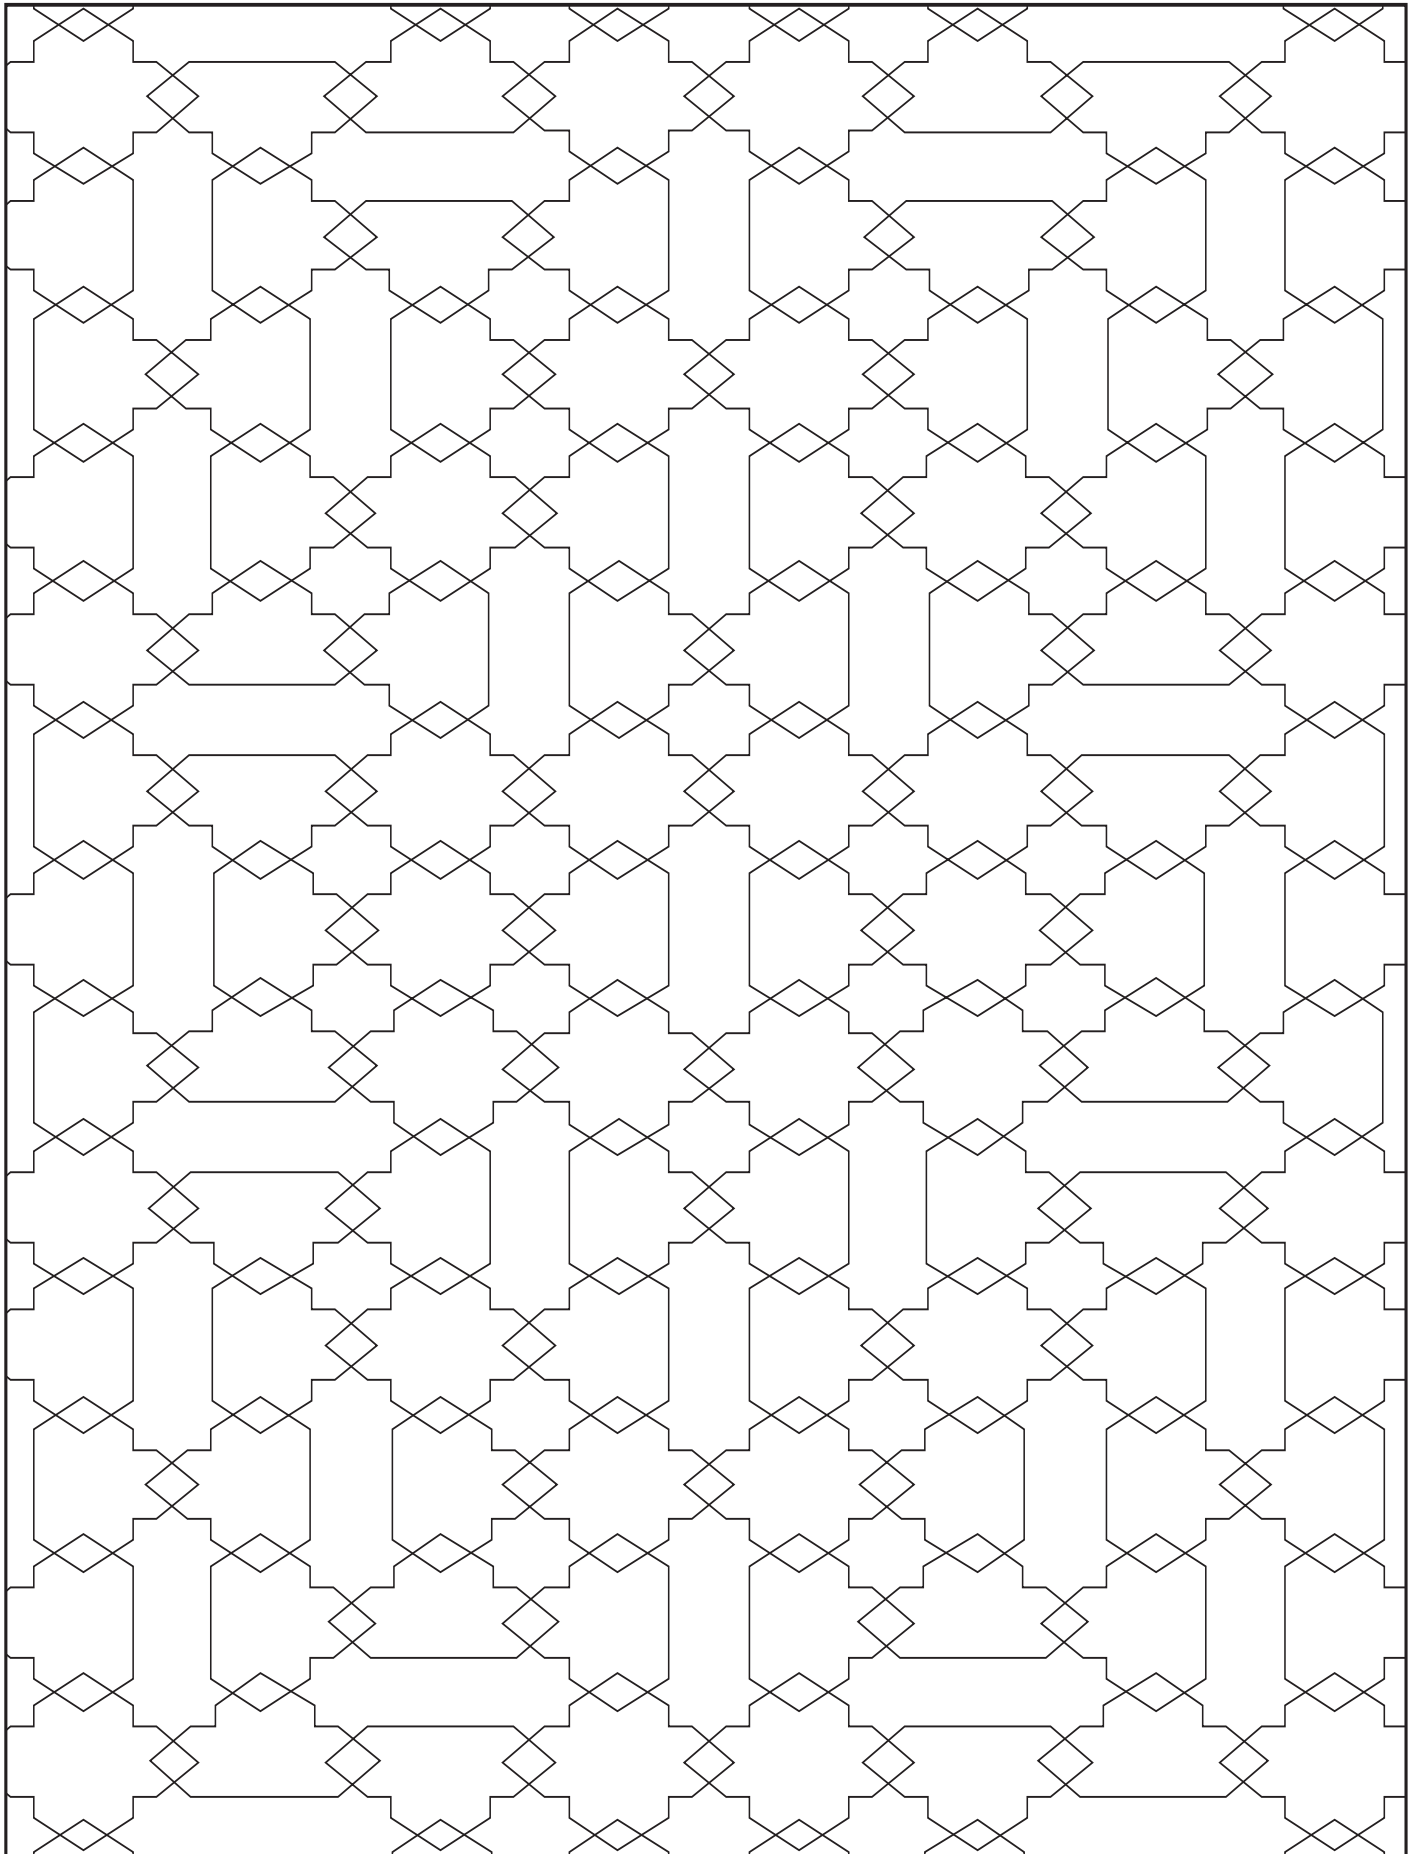

THE TIBETAN COLLECTION

SEVILLA/C - GOLD

BASE COLOR · KW17 DESIGN COLOR · KS17

COUNTRY OF ORIGIN · NEPAL

CONTENT · WOOL & SILK

QUALITY · 100 KNOT COUNT

* CUSTOM SIZES AND COLORS AVAILABLE

DUE TO HANDWOVEN CONSTRUCTION AND FIBER'S NATURAL VARIATIONS, CARPET IS NOT GUARANTEED TO MATCH PHOTOGRAPHIC REPRESENTATION

THE TIBETAN COLLECTION

SEVILLA/C - SILVER

BASE COLOR · KW80 DESIGN COLOR · KS79

COUNTRY OF ORIGIN · NEPAL

CONTENT · WOOL & SILK

QUALITY · 100 KNOT COUNT

* CUSTOM SIZES AND COLORS AVAILABLE

DUE TO HANDWOVEN CONSTRUCTION AND FIBER'S NATURAL VARIATIONS, CARPET IS NOT GUARANTEED TO MATCH PHOTOGRAPHIC REPRESENTATION

8' x 10'
Scale: 1 inch = 1 foot

SEVILLA

 **kravet**carpet

SEVILLA

Size: W _____ L _____

A Base Color (Low Pile)

Wool Only

B Design Color (High Pile)