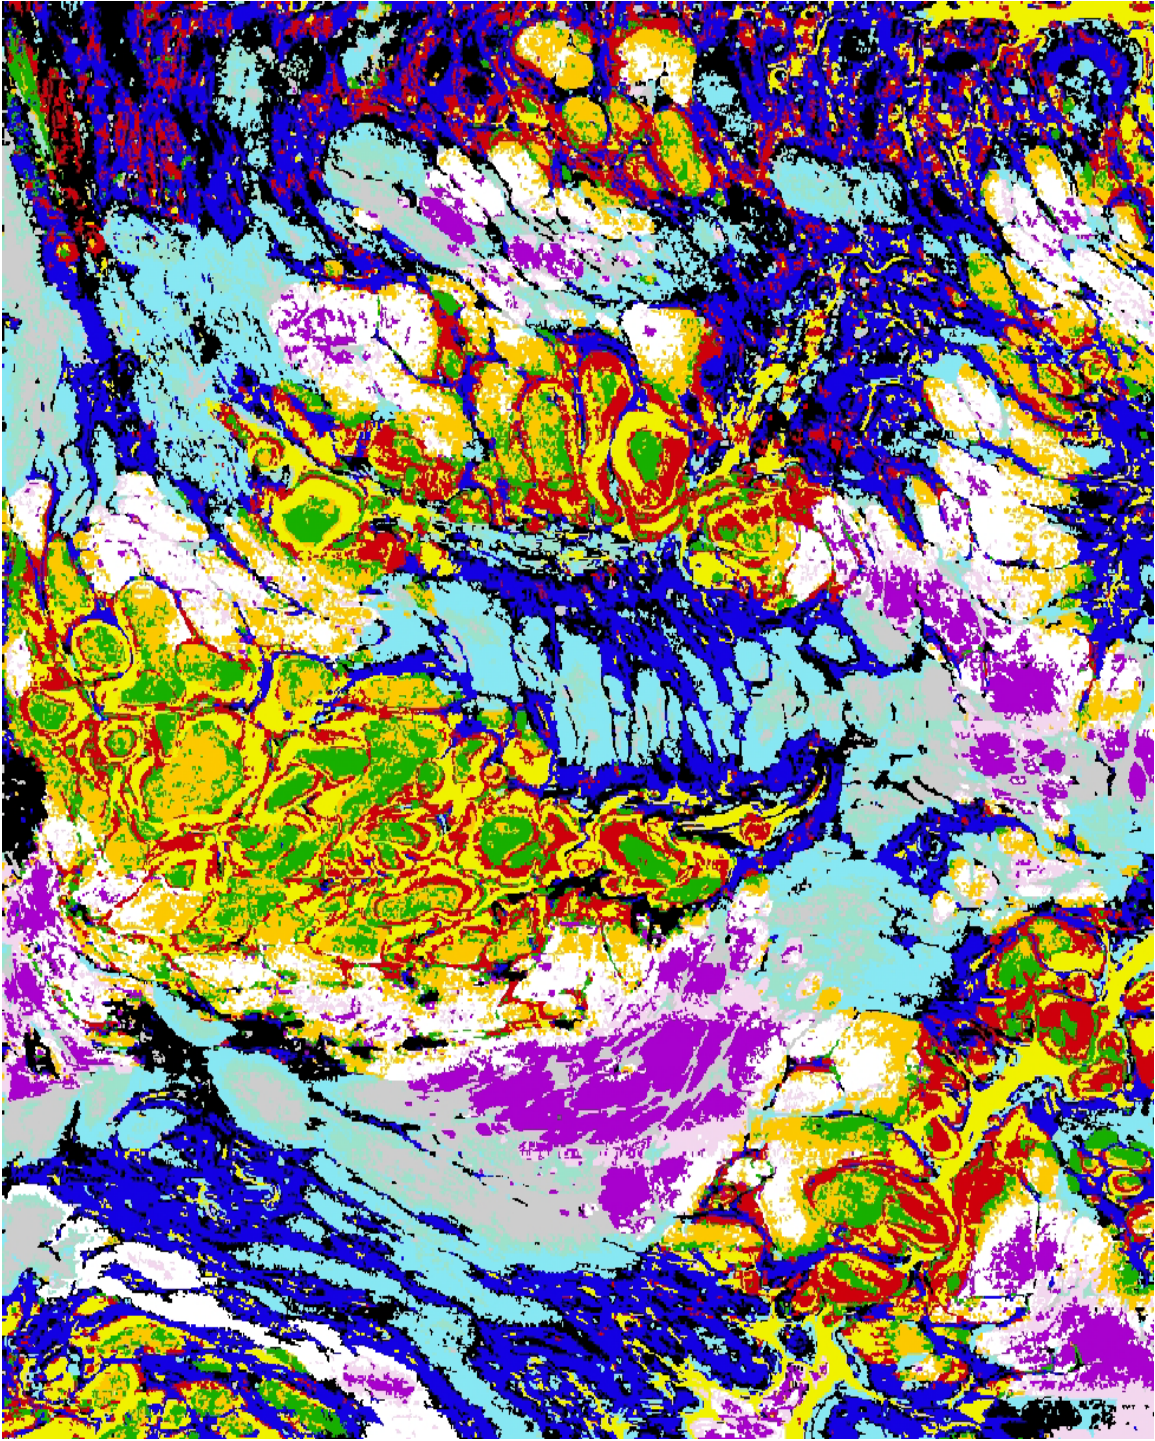

THE TIBETAN COLLECTION

SPLASHBACK - YELLOW JADE

DESIGN COLORS · KBS846, KW853, KBS847, KBS848, KW854,
KW855, KW856, KBS849, KBS850, KBS851, KBS852

COUNTRY OF ORIGIN · NEPAL

QUALITY · 100 KNOT COUNT

CUSTOM SIZE AND COLOR AVAILABLE

8X10

THE TIBETAN COLLECTION

SPLASHBACK - YELLOW JADE

8X10