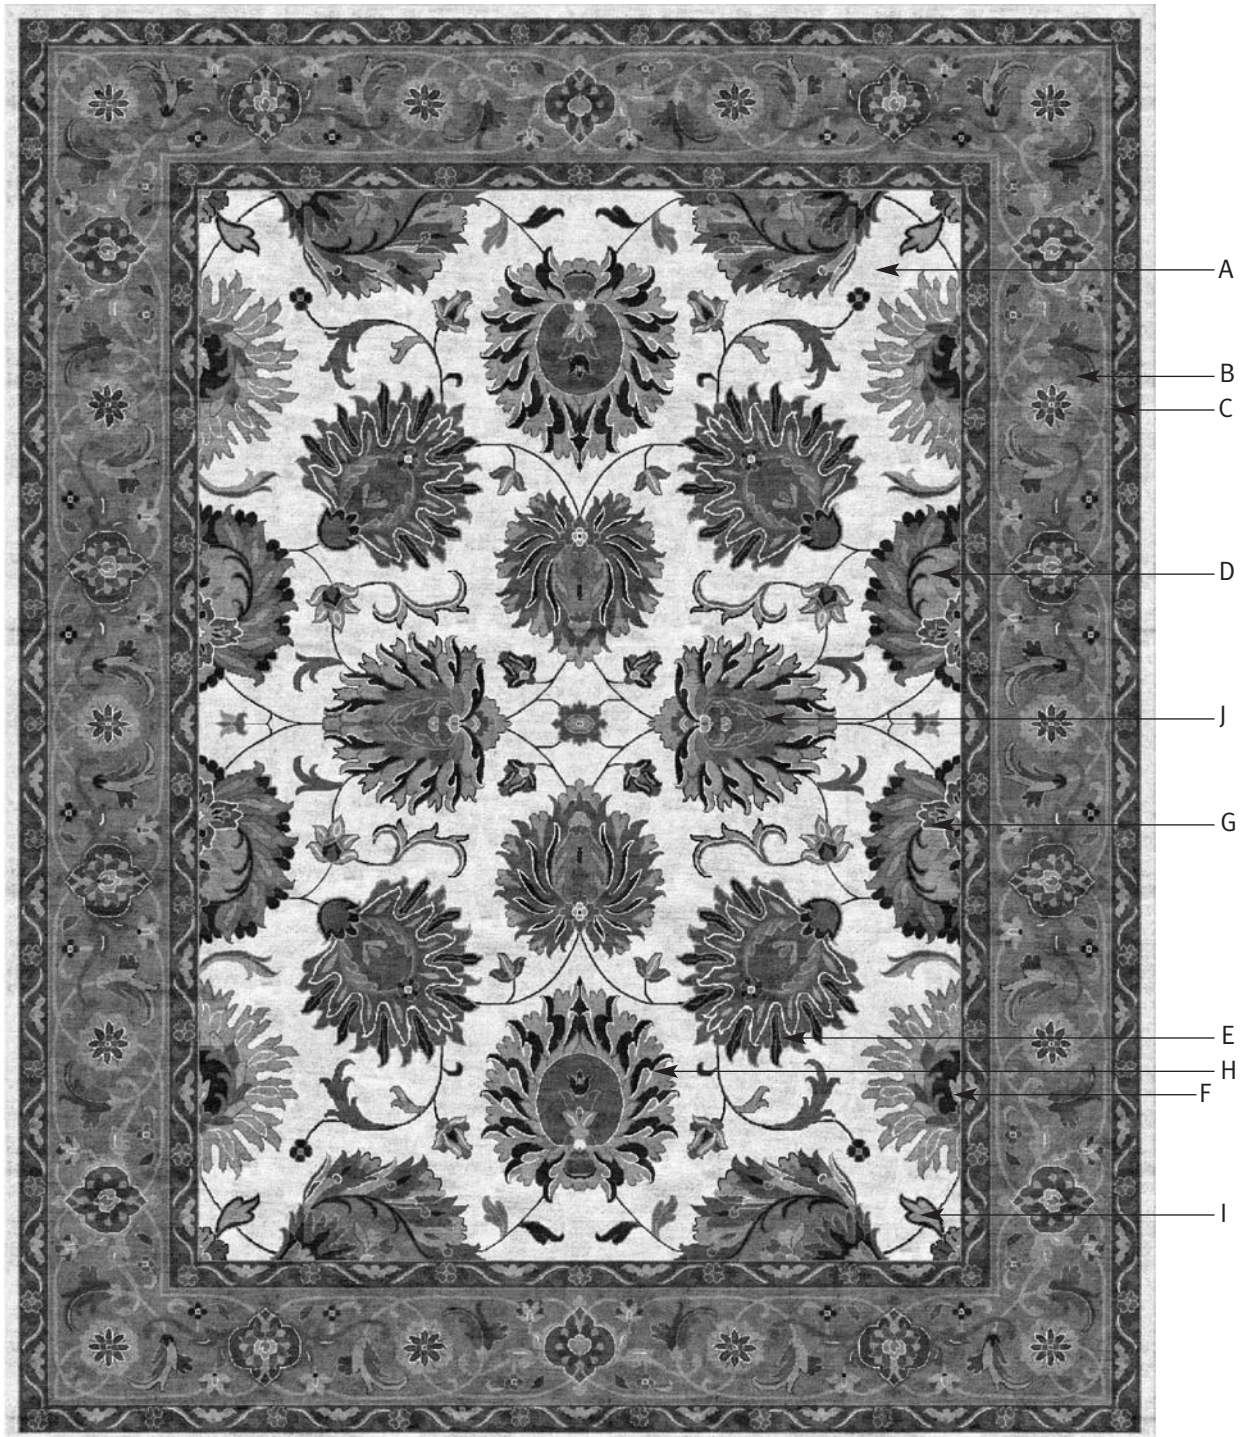

TUFTS

by kravetcarpet

TOURNELLE/C