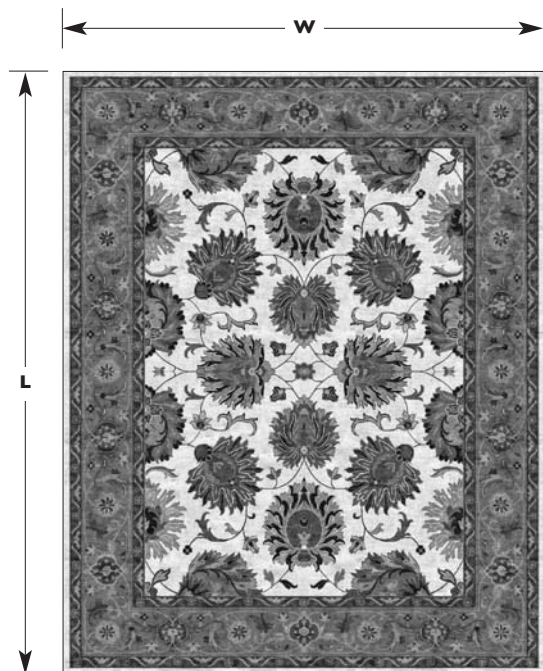

B ~ DIMENSIONS

RUG SIZE: WIDTH: _____ X LENGTH: _____

C ~ QUALITY (CHOOSE ONE)

INDO SINO

D ~ SPECIFICATIONS

	COLOR	WOOL	VISCOSE CUT ONLY	CUT PILE	LOOP PILE	HIGH TWIST (INDO ONLY)
		CHOOSE ONE			CHOOSE ONE	
A. GROUND						n/a
B. BORDER						
C. BORDER						
D. DESIGN						
E. DESIGN						
F. DESIGN						
G. DESIGN						
H. DESIGN						
I. DESIGN						
J. DESIGN						