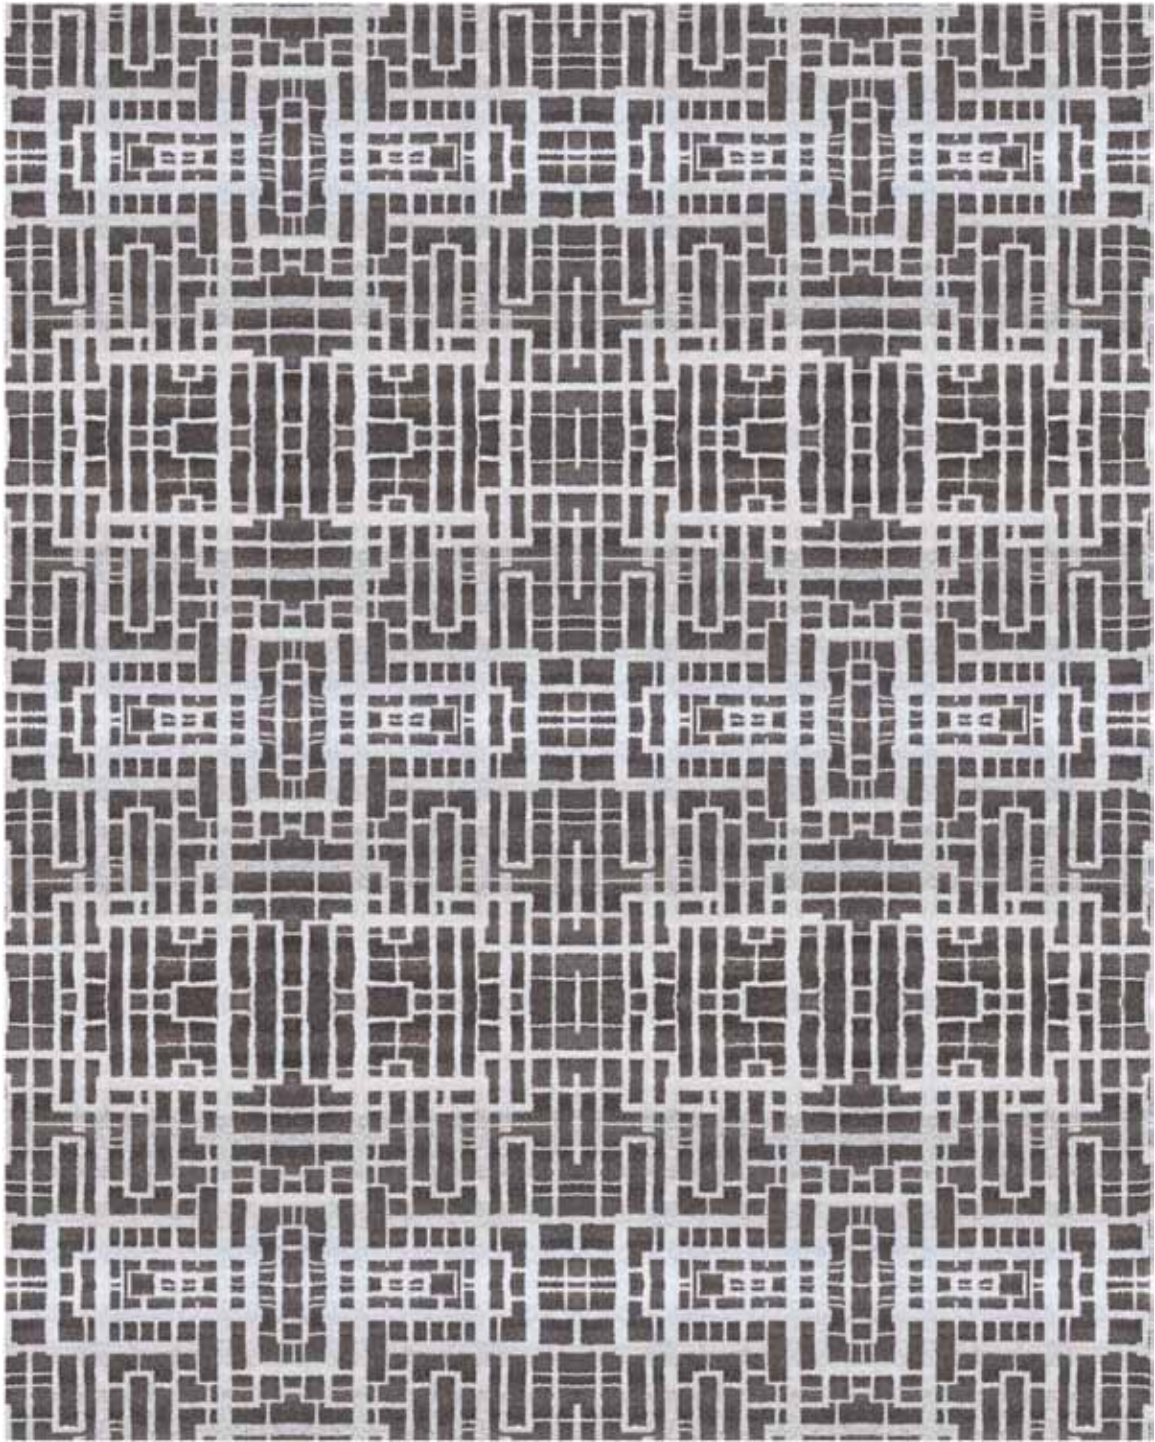

THE MODERN COLLECTION

UNION SQUARE - GRAPHITE

COUNTRY OF ORIGIN › INDIA
CONTENT › UNDYED WOOL & VISCOSE
QUALITY › HAND KNOTTED
CUSTOM SIZES AVAILABLE

DUE TO HANDWOVEN CONSTRUCTION AND FIBER'S NATURAL VARIATIONS, CARPET IS NOT GUARANTEED TO MATCH PHOTOGRAPHIC REPRESENTATION

8x10

kravetcarpet **K**