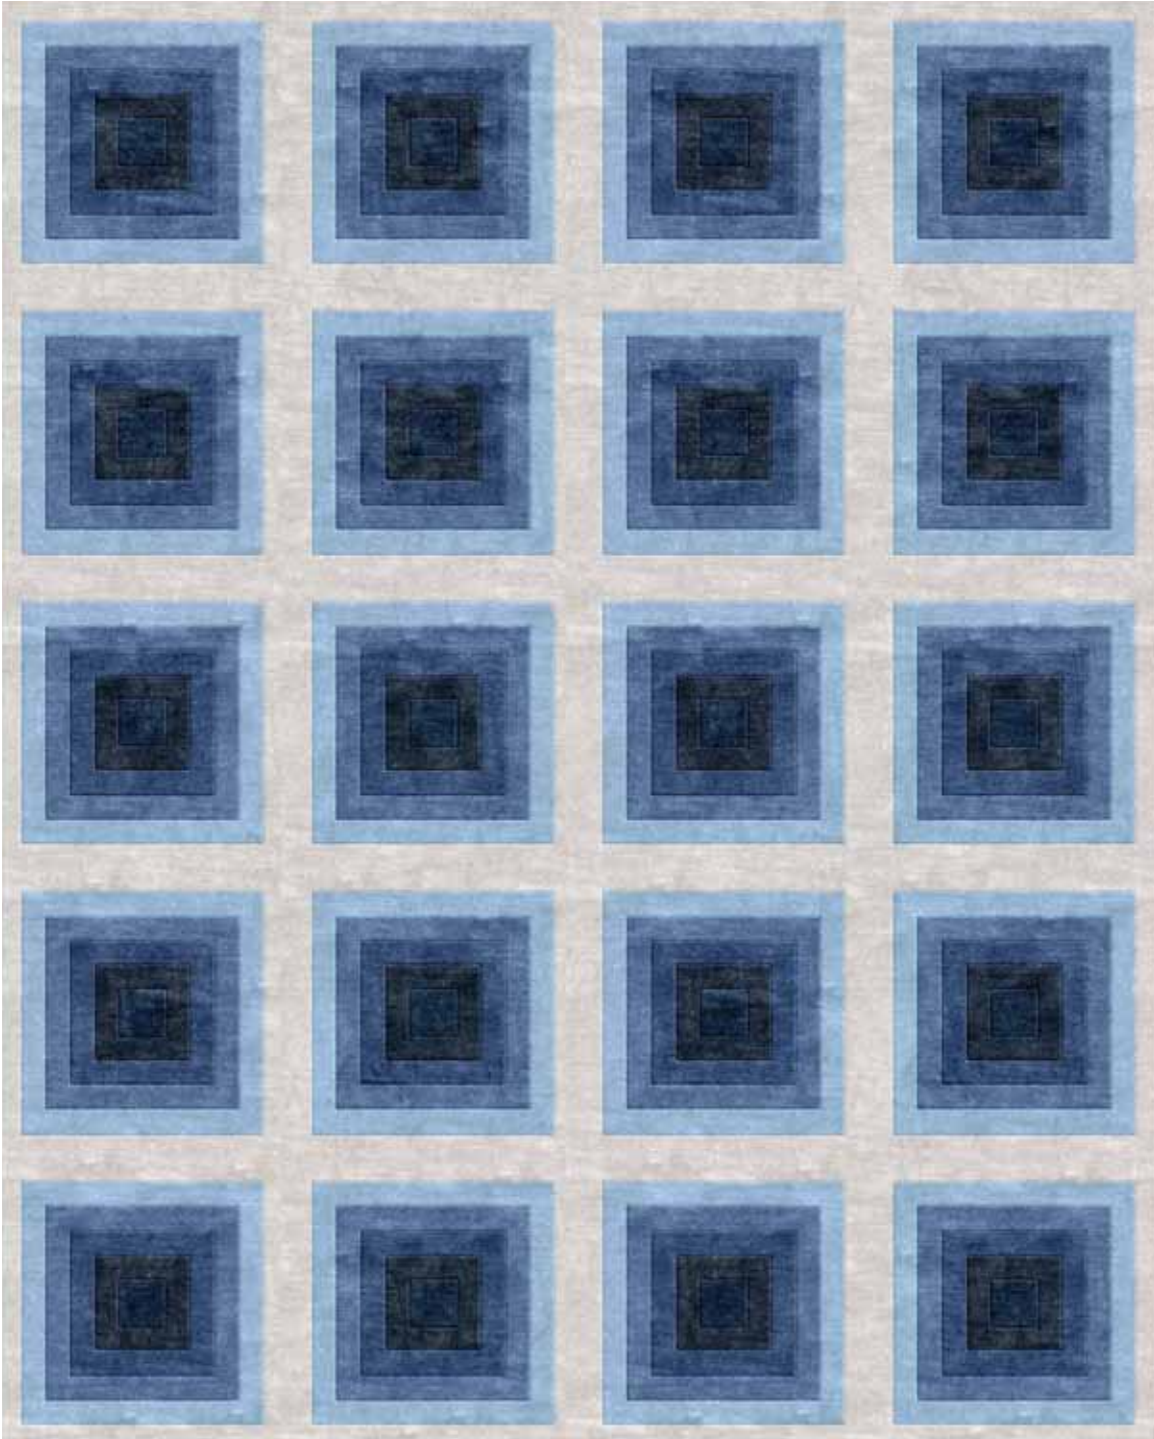

B A R C L A Y  B U T E R A

TUFTS BY KRAVET CARPET

WASHINGTON SQUARE - LAKE

SCALED TO 8' X 10'

GROUND COLOR

T73 WOOL CUT

DESIGN COLORS

T187 WOOL CUT T183 WOOL CUT T182 WOOL CUT T192 WOOL CUT T107 WOOL CUT

THIS IMAGE IS A DIGITAL REPRESENTATION OF THE ACTUAL CARPET.

B A R C L A Y  B U T E R A

TUFTS BY KRAVET CARPET

WASHINGTON SQUARE

B A R C L A Y  B U T E R A

TUFTS BY KRAVET CARPET

3X5

4X6

5X8

6X9

8X10

9X12

10X14

11X16

12X15

12X18

3x5 4x6 5x8 6x9 8x10
 9x12 10x14 11x16 12x15 12x18

CUSTOM SIZE: WIDTH: _____ X LENGTH: _____

C ~ QUALITY (CHOOSE ONE)

INDO SINO

D ~ SPECIFICATIONS

	COLOR	WOOL	VISCOSE CUT ONLY	CUT PILE	LOOP PILE	HIGH TWIST (INDO ONLY)
		CHOOSE ONE		CHOOSE ONE		
A. GROUND						n/a
B. DESIGN						
C. DESIGN						
D. DESIGN						
E. DESIGN						
F. DESIGN						