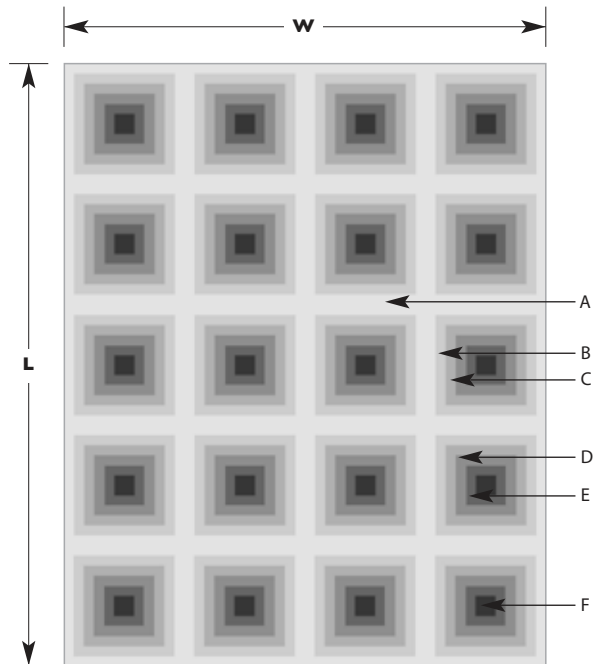

3x5 4x6 5x8 6x9 8x10
 9x12 10x14 11x16 12x15 12x18

CUSTOM SIZE: WIDTH: _____ X LENGTH: _____

C ~ QUALITY (CHOOSE ONE)

INDO SINO

D ~ SPECIFICATIONS

	COLOR	WOOL	VISCOSE CUT ONLY	CUT PILE	LOOP PILE	HIGH TWIST (INDO ONLY)
		CHOOSE ONE		CHOOSE ONE		
A. GROUND						n/a
B. DESIGN						
C. DESIGN						
D. DESIGN						
E. DESIGN						
F. DESIGN						