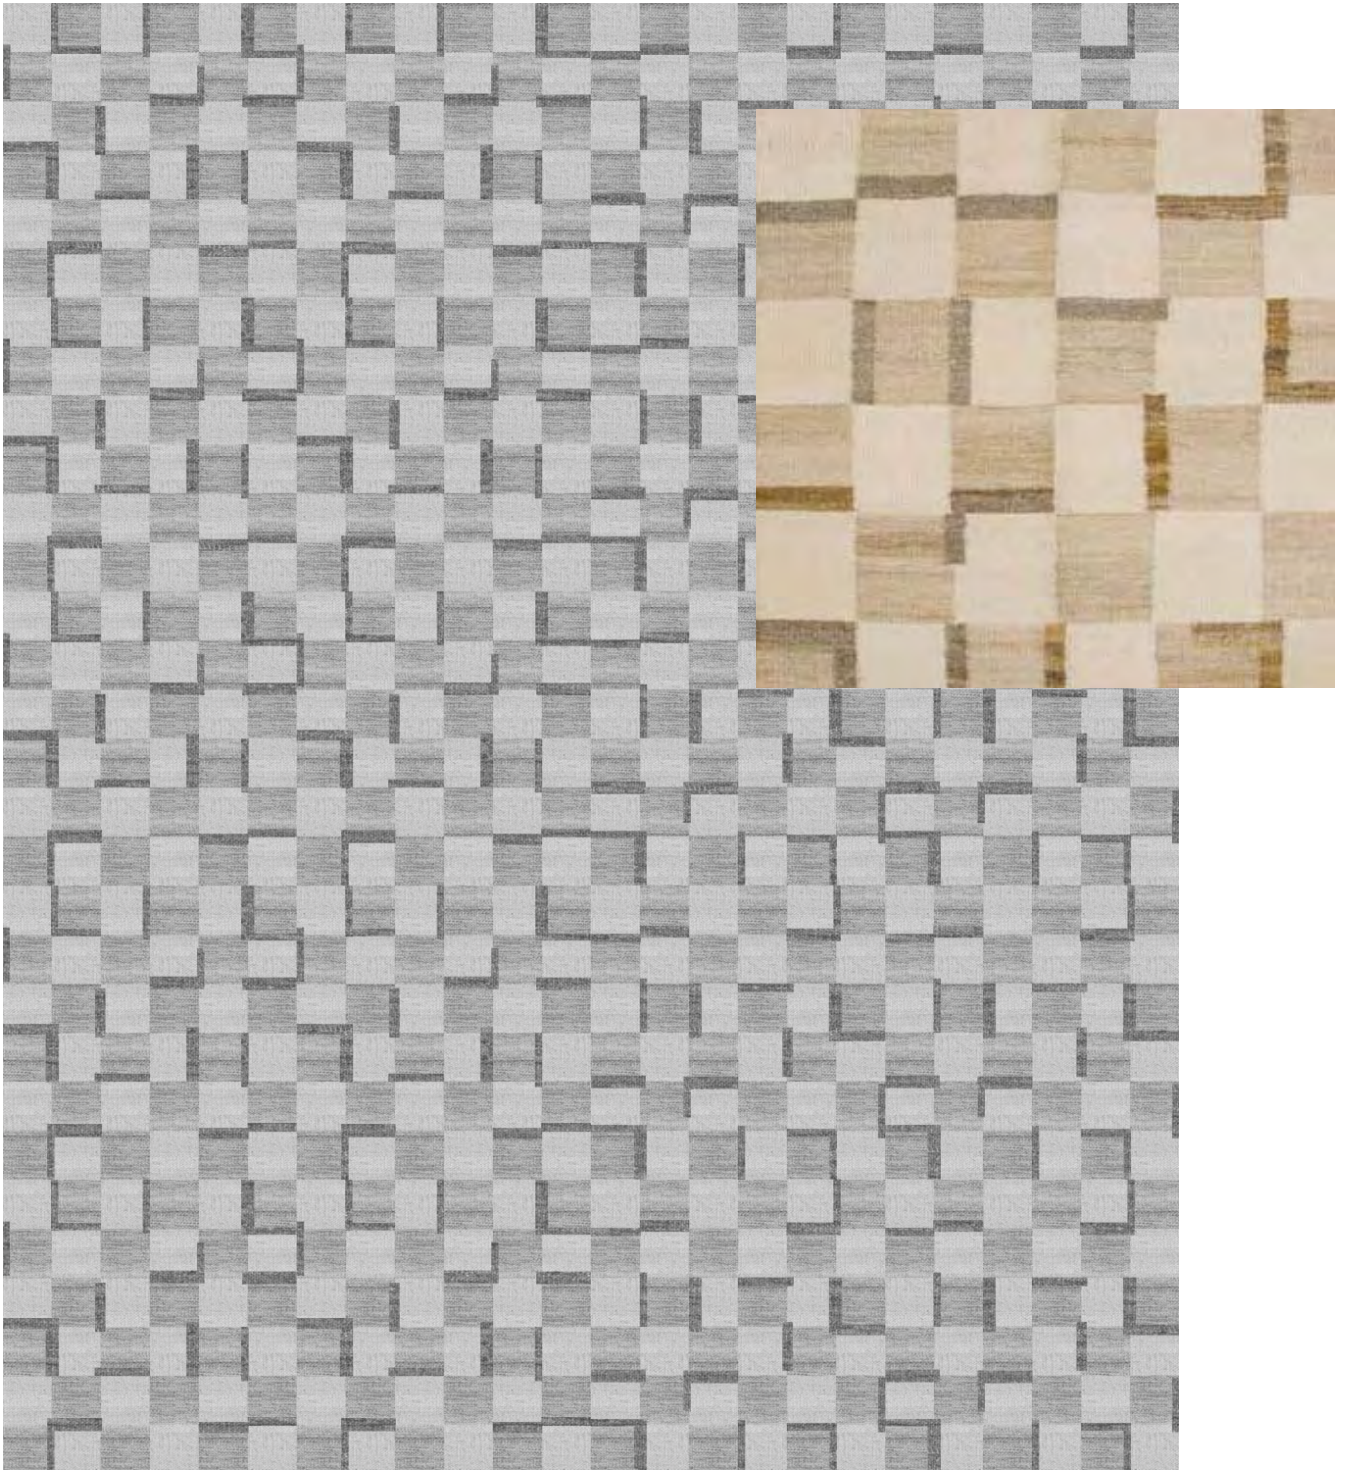

LEE JOFA[®]

CARPET

ABBASI - NATURAL

*Hand Woven in Pakistan, Flat Weave. 100% Undyed Natural Wool.
Custom Sizes Available*

8' x 10'

LEE JOFA[®] CARPET

QUOTE STRIKEOFF ORDER

TERMS Price quotes honored for 60 days.
50% deposit required on all orders.
Balance due before delivery.

A ~ DESIGN INFORMATION

DESIGN NAME Abbasi- Natural
CONTENT 100% Undyed Wool
QUALITY Hand Woven, Flat Weave

B ~ DIMENSIONS

RUG SIZE: WIDTH _____ X LENGTH _____

D ~ CLIENT/SALES INFORMATION

SHOWROOM _____ DATE _____

Variations in color, texture and irregular weave lines are a natural characteristic of this handwoven quality.