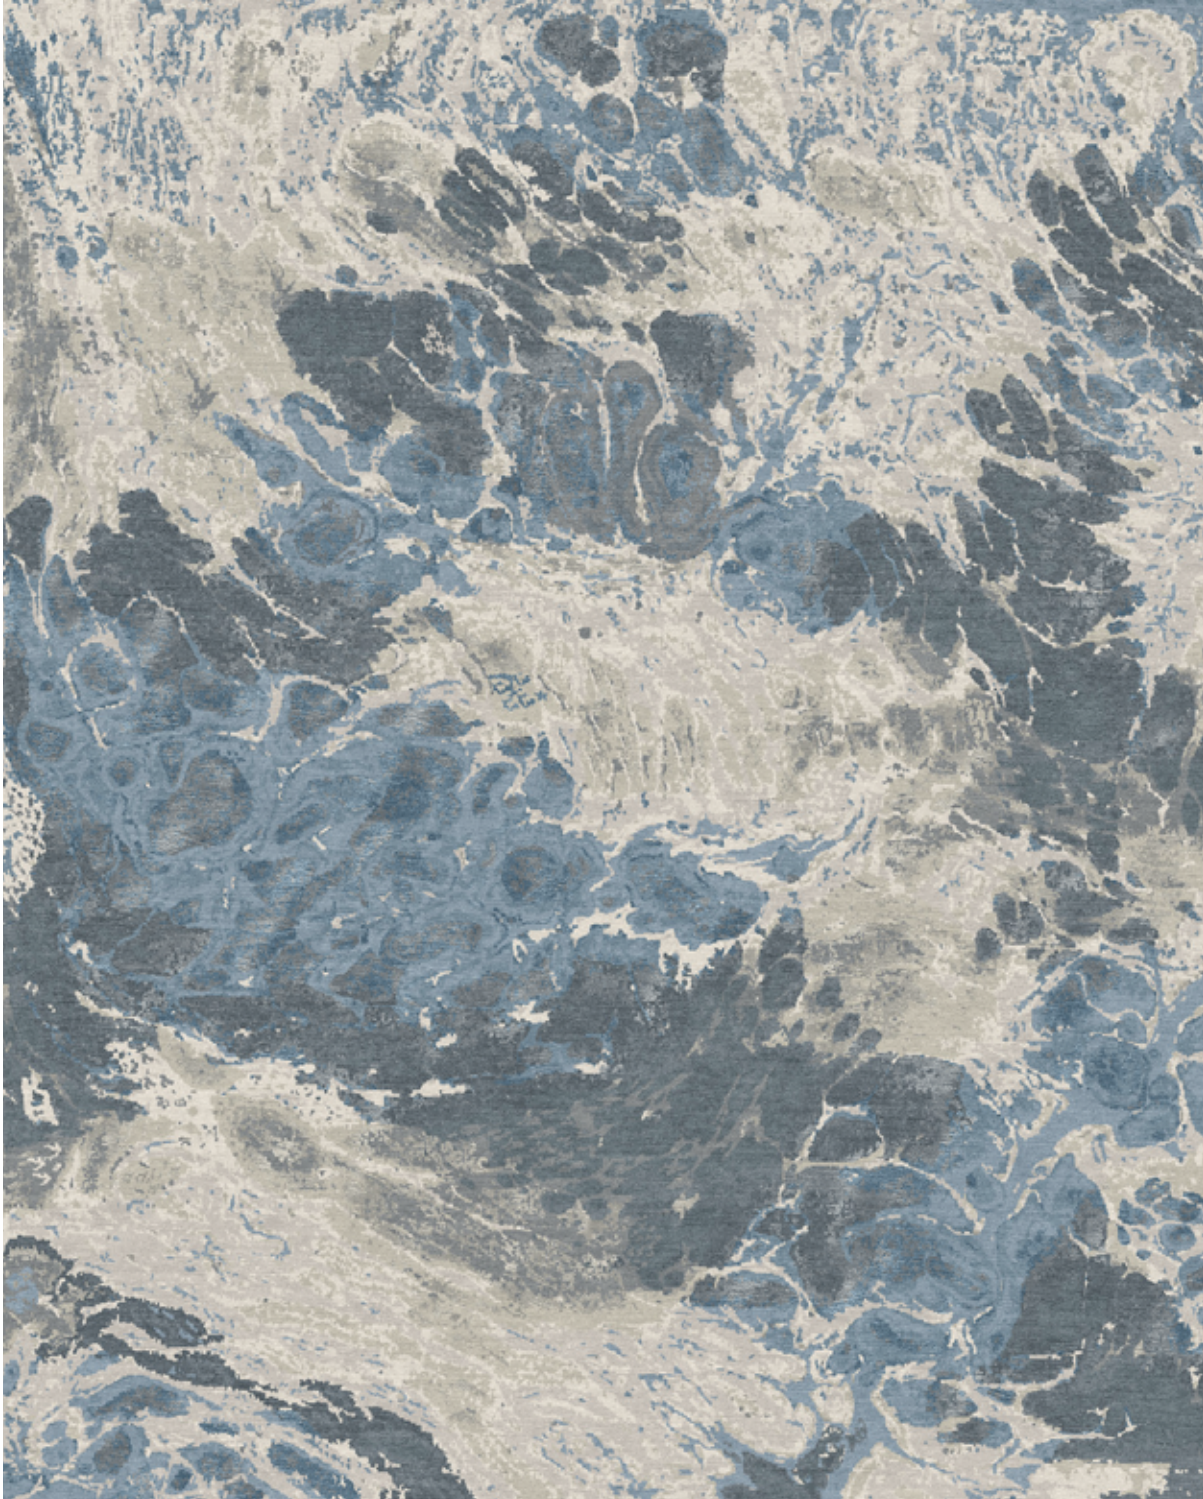

LEE JOFA® CARPET

TIBETAN COLLECTION

ALDISS - SLATE

Hand Knotted in Nepal, 100 Knot Count • Wool & Banana Silk
Colors • KW150, KBS150, KW836, KBS837, KW838, KBS833, KW839
Custom Color & Size Available

8' x 10'

Carpet is not guaranteed to match photographic representation.