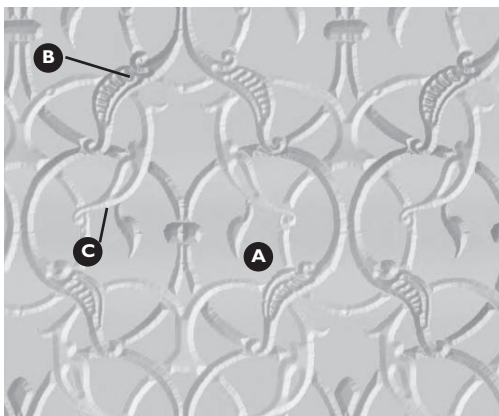

8' x 10'

THREADS

AT LEE JOFA

QUOTE STRIKEOFF ORDER
 TERMS Price Quotes honored for 60 days.
 50% deposit required on all orders.
 Balance due before delivery.

A ~ DESIGN INFORMATION

DESIGN NAME ALVA/C
 CONTENT 100% Wool
 QUALITY Flatweave, Mixed Texture

B ~ DIMENSIONS

RUG SIZE: WIDTH _____ X LENGTH _____

C ~ COLORS CHOOSE ONE OPTION

SAME AS SAMPLE COLORWAY NAME: _____
 CUSTOM COLOR: WOOL ONLY - PLEASE SPECIFY COLOR NUMBERS BELOW.

A. Ground  B. Design  C. Shadow 