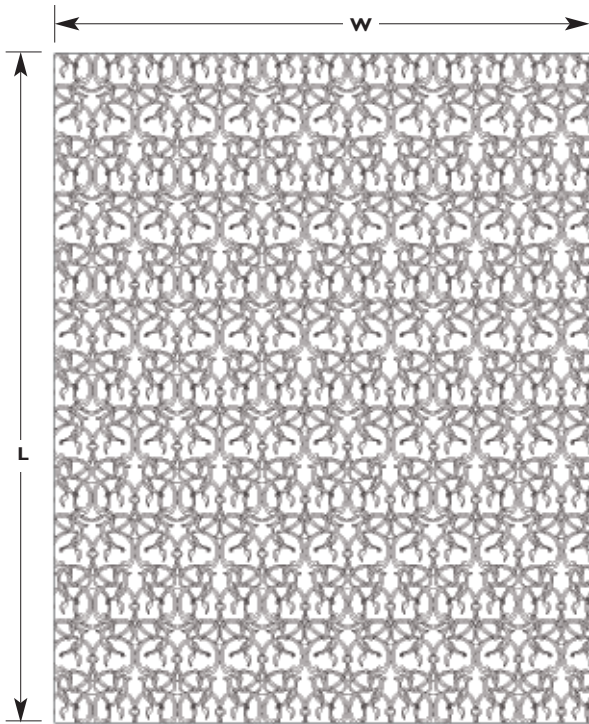

THREADS

AT LEE JOFA

☐ QUOTE ☐ STRIKEOFF ☐ ORDER
TERMS Price Quotes honored for 60 days.
50% deposit required on all orders.
Balance due before delivery.

A ~ DESIGN INFORMATION

DESIGN NAME ALVA/C
CONTENT 100% Wool
QUALITY Flatweave, Mixed Texture

B ~ DIMENSIONS

RUG SIZE: WIDTH _____ X LENGTH _____

C ~ COLORS CHOOSE ONE OPTION

☐ SAME AS SAMPLE COLORWAY NAME: _____
☐ CUSTOM COLOR: WOOL ONLY - PLEASE SPECIFY COLOR NUMBERS BELOW.

A. Ground B. Design C. Shadow

D ~ CLIENT/SALES INFORMATION

SHOWROOM _____ DATE _____

SALES ASSOCIATE _____

ACCOUNT # _____

NAME _____

ADDRESS _____

_____

_____

TEL _____

EMAIL _____

SHIP TO ADDRESS _____

_____

_____

SHIP TO PHONE # _____

SIDEMARK _____

P.O. # _____

RUG COST: _____

FREIGHT: _____

TOTAL: _____

DEPOSIT: _____

BALANCE: _____

CHECK # _____ DATE _____

☐ AMEX ☐ VISA ☐ MASTERCARD

CARD # _____

EXP. DATE _____

NAME ON CARD _____

SIGNATURE _____

E ~ SPECIAL INSTRUCTIONS

_____

_____

_____

_____