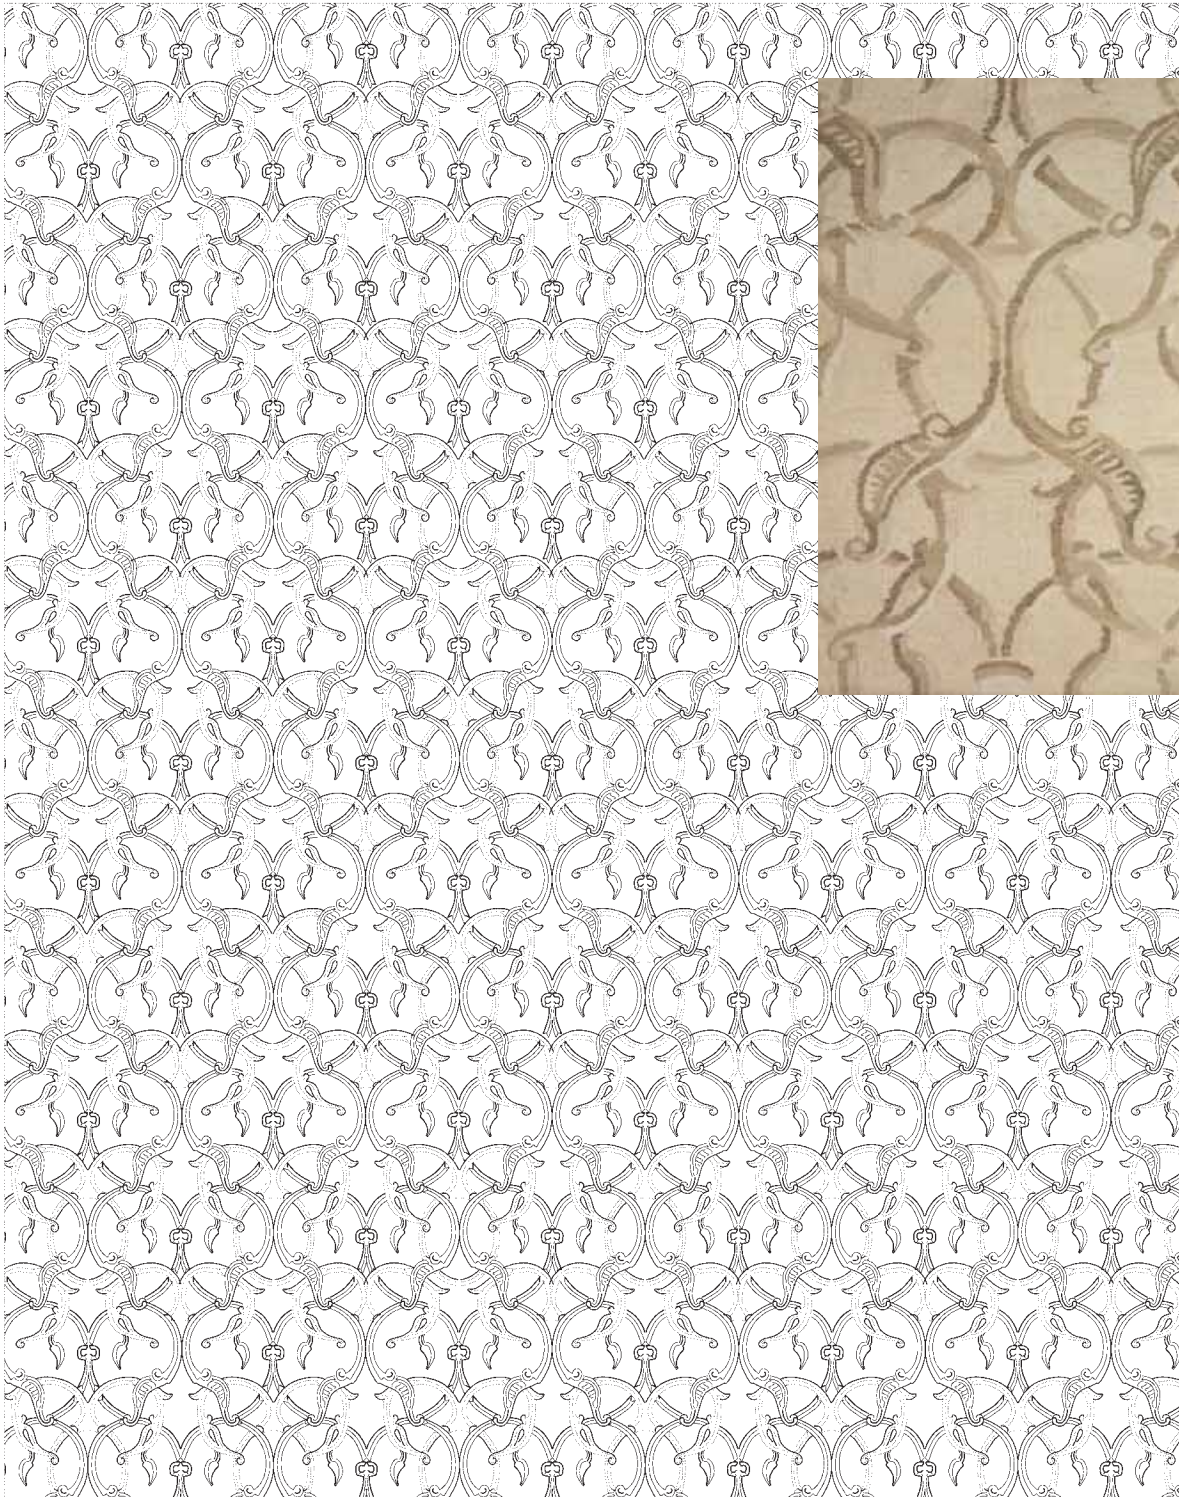

THREADS

AT LEE JOFA®

Alva/C - Ivory

ALVA/C
Flatweave, Mixed Texture
Wool

THREADS

by LEE JOFA

ALVA/C

Flatweave, Mixed Texture
100% Wool.

8' x 10'

THREADS

AT LEE JOFA

QUOTE STRIKEOFF ORDER
 TERMS Price Quotes honored for 60 days.
 50% deposit required on all orders.
 Balance due before delivery.

A ~ DESIGN INFORMATION

DESIGN NAME ALVA/C
 CONTENT 100% Wool
 QUALITY Flatweave, Mixed Texture