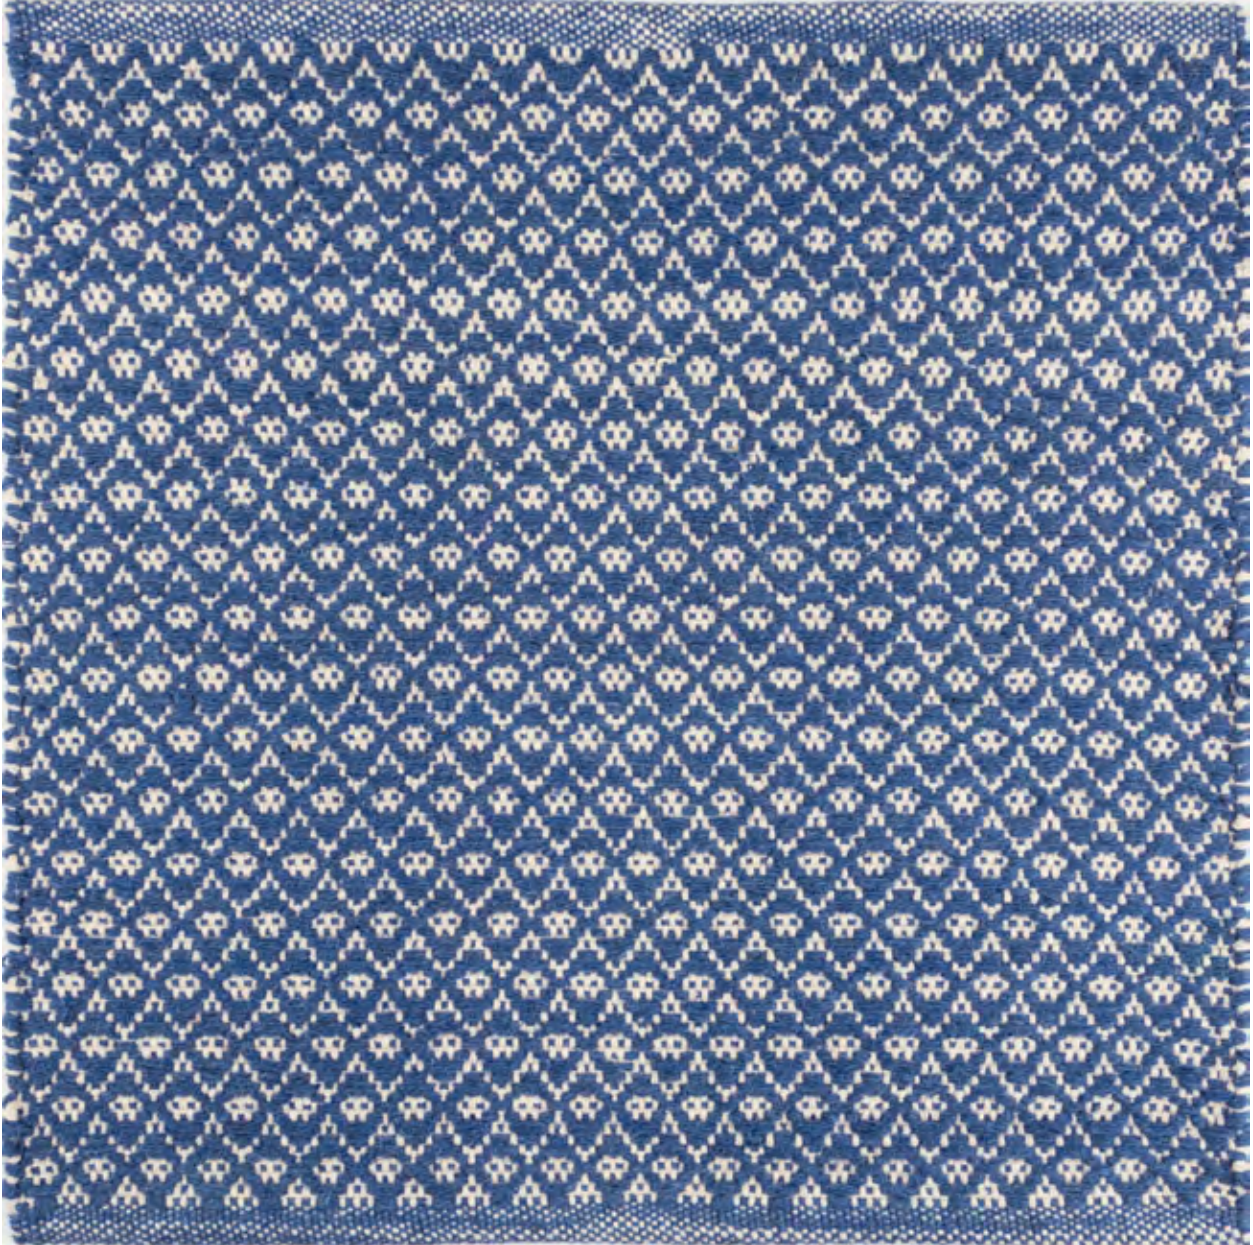

# LEE JOFA® CARPET

## LANCASTER COLLECTION

### ARVEL - DELFT

Hand Woven in India, Flat Weave. Wool & Cotton.

Colors: S192, S100

Custom Size & Color Available.

2' x 2'

*Carpet is not guaranteed to match photographic representation.*

*Natural irregularities, color variation, weavelines and striations may appear in this carpet. These are inherent characteristics and are not to be considered manufacturing defects.*