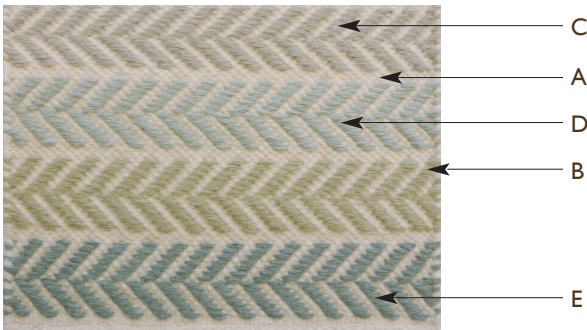

### B ~ DIMENSIONS

RUG SIZE: WIDTH \_\_\_\_\_ X LENGTH \_\_\_\_\_

### D ~ SPECIAL INSTRUCTIONS

See Lancaster Color Chart for wool options in 220 S & NW colors.

All other colors subject to upcharge.

\_\_\_\_\_  
 \_\_\_\_\_  
 \_\_\_\_\_  
 \_\_\_\_\_  
 \_\_\_\_\_

QUOTE  STRIKEOFF  ORDER