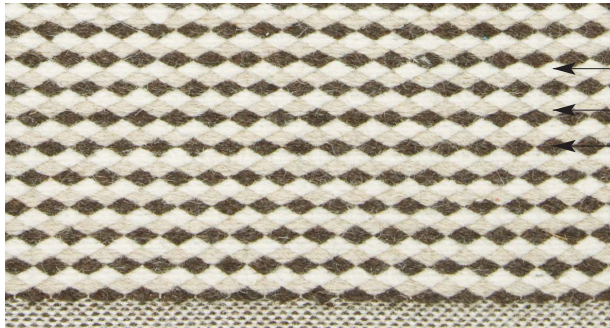

D ~ SPECIAL INSTRUCTIONS

_____
_____
_____
_____
_____
_____

☐ QUOTE   ☐ STRIKEOFF   ☐ ORDER

*TERMS: Price quotes honored for 60 days. Balance due before delivery.
50% deposit required on all orders.*

D ~ CLIENT INFORMATION

ACCOUNT #: _____
DESIGNER NAME: _____
ADDRESS: _____
_____
TEL: _____ CELL: _____
EMAIL: _____
SHIP TO ADDRESS: _____
_____
TEL: _____ CELL: _____
EMAIL: _____
END USER'S NAME: _____
ADDRESS: _____
_____
TEL: _____ CELL: _____
EMAIL: _____
PO#: _____ SIDEMARK: _____

COST P/SQ.FT: _____ TOTAL SQ.FT: _____
RUG COST: _____
PAD: _____
LABOR: _____
FREIGHT: _____
TOTAL: _____
DEPOSIT: _____
BALANCE: _____

CHECK #: _____ DATE: _____

☐ AMEX   ☐ MASTERCARD   ☐ VISA

CARD NUMBER: _____
EXP DATE: _____
NAME ON CARD: _____
SIGNATURE: _____

To expedite your order, you can pre-authorize to charge the balance to the credit card information above. Please initial here _____

NOTES

*Fibers will be dyed to match color numbers indicated.
*Variations in color, texture and irregular weaves are natural characteristics of hand made rugs.
*Natural, undyed wools can vary up to 8% in color.

OFFICIAL USE ONLY

SHIPPED VIA: _____
DATE SHIPPED: _____
TRACKING #: _____
WO #: _____