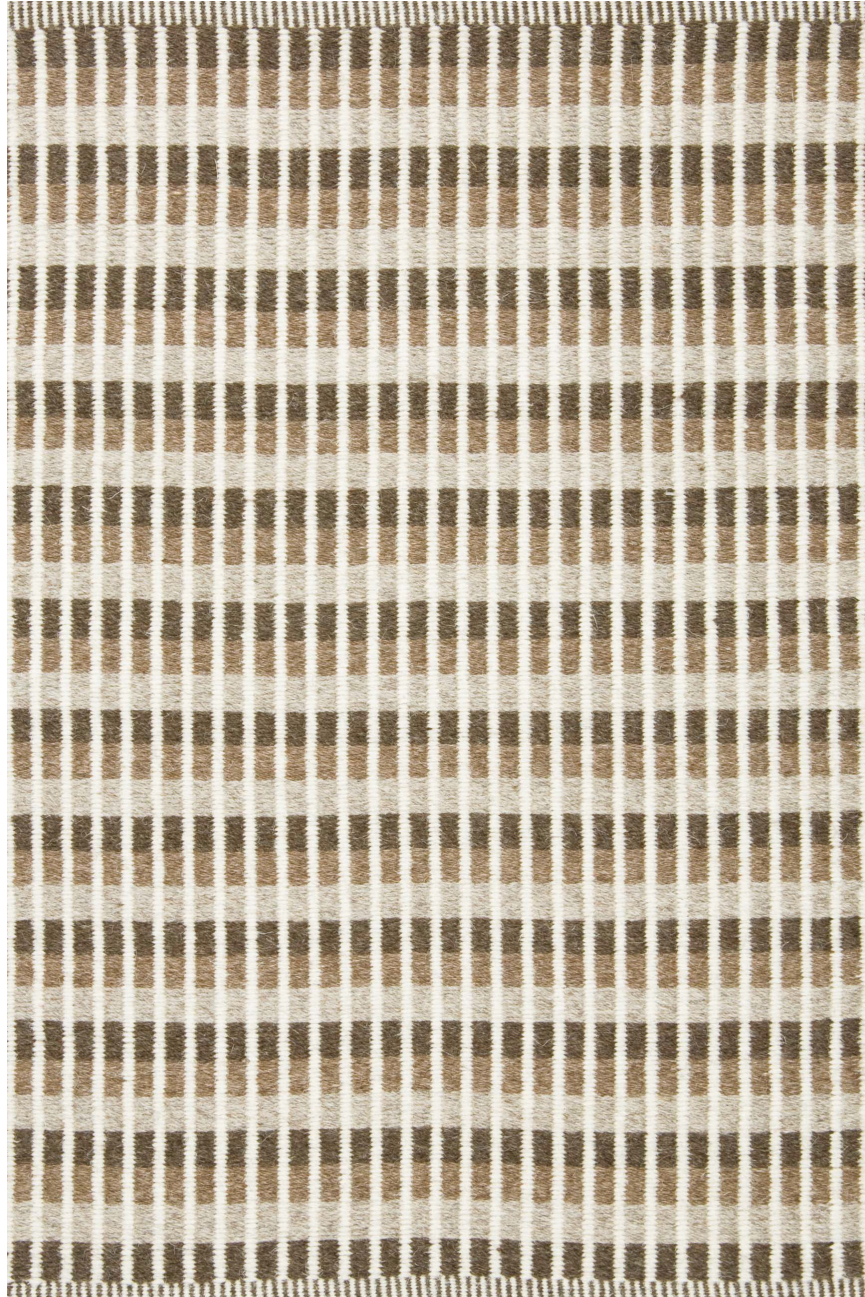

LEE JOFA® CARPET

LANCASTER COLLECTION

AYUNG- MOCHA

Hand Woven in India, Flat Weave. Wool & Cotton.

Colors: NW1, NW7, NW9, NW10

Custom Size and Color Available

2' x 3'

LEE JOFA[®] CARPET