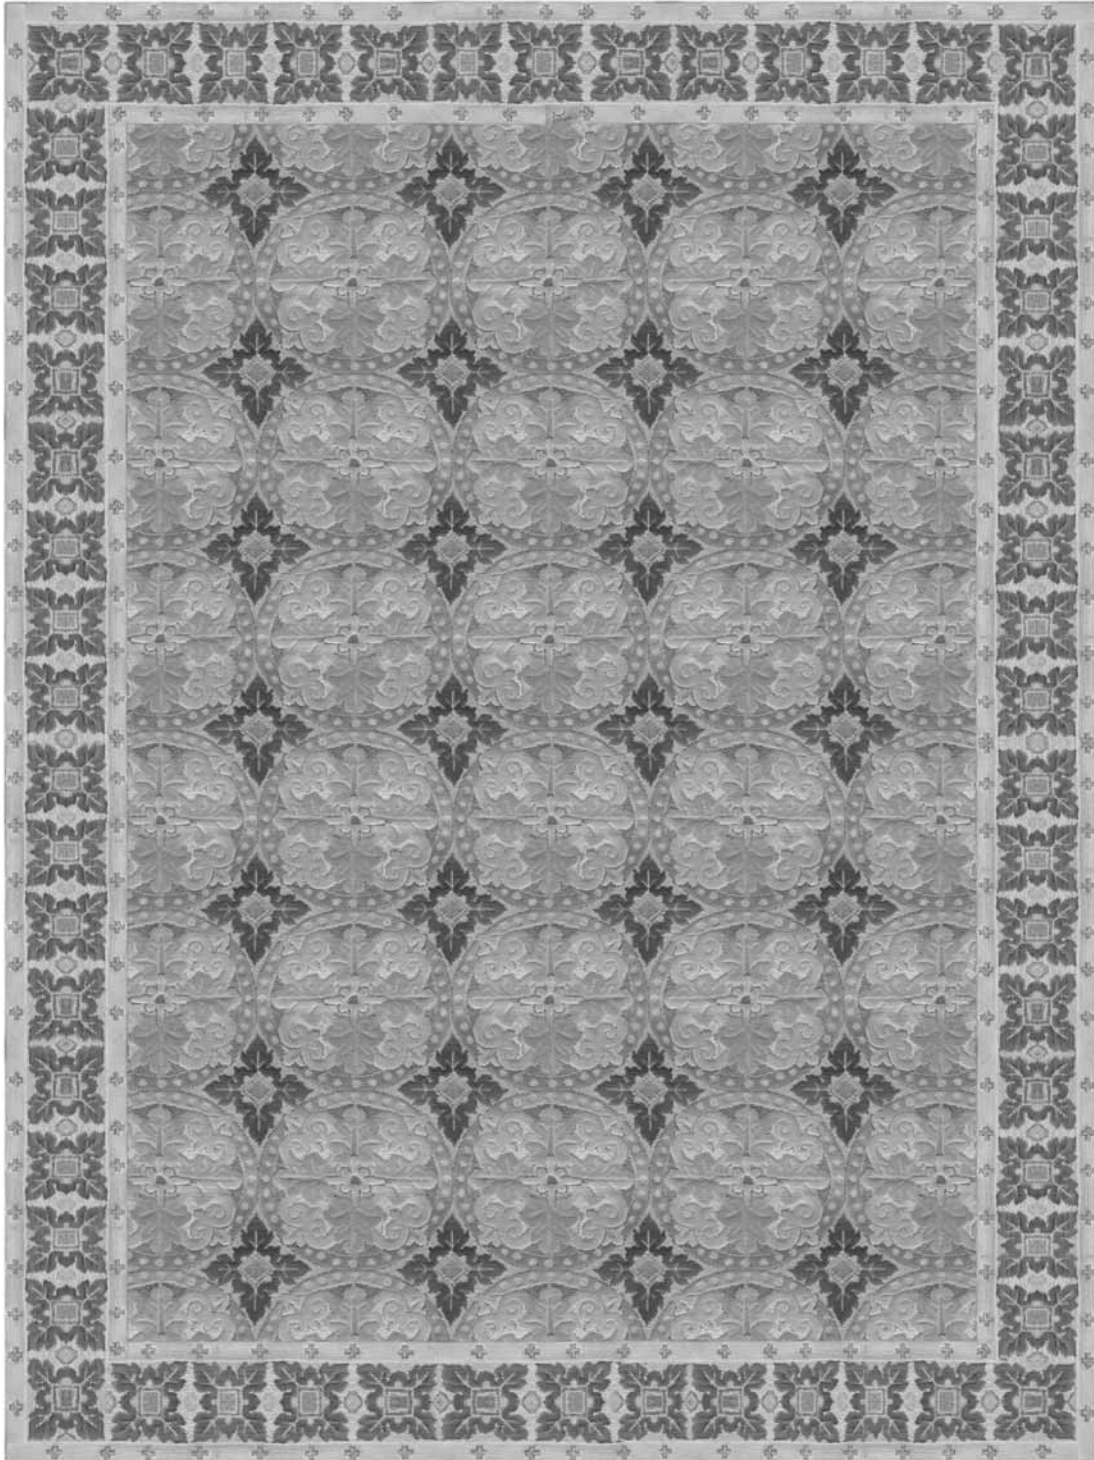

LEE JOFA® CARPET

BACCARO/C - PLUM

*Hand Woven in China, Mixed Texture.
100% Wool*

9' x 12'

LEE JOFA[®]

CARPET

BACCARO/C

*Hand Woven in China, Mixed Texture.
100% Wool*

9' x 12'

LEE JOFA[®] CARPET

QUOTE STRIKEOFF ORDER

TERMS Price quotes honored for 60 days.
50% deposit required on all orders.
Balance due before delivery.

A ~ DESIGN INFORMATION

DESIGN NAME BACCARO/C
CONTENT 100% Wool
QUALITY Handwoven, Mixed Texture