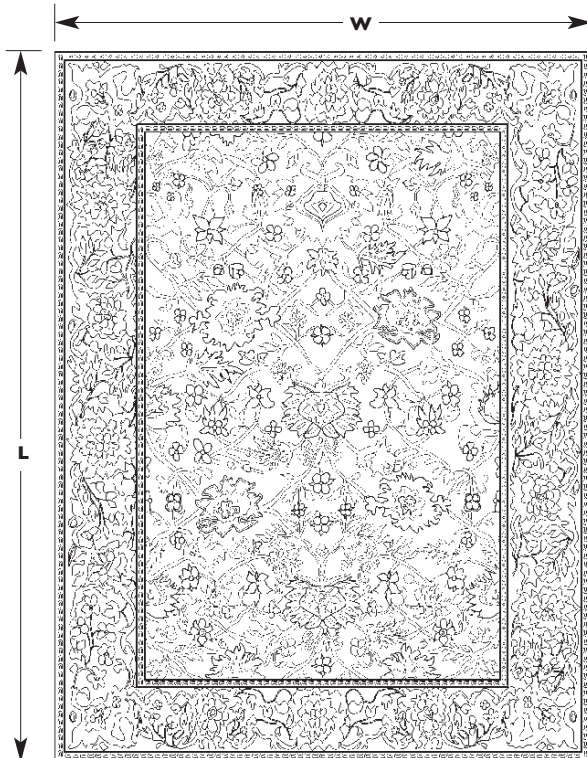

LEE JOFA® CARPET

☐ QUOTE   ☐ STRIKEOFF   ☐ ORDER

TERMS   Price Quotes honored for 60 days.
50% deposit required on all orders.
Balance due before delivery.

A ~ DESIGN INFORMATION

DESIGN NAME BAIKAI/C
CONTENT 100% Wool
QUALITY 100 Knot Count, Antique Reproduction

B ~ DIMENSIONS

RUG SIZE: WIDTH _____ X LENGTH _____

C ~ COLORS   CHOOSE ONE OPTION

☐ SAME AS SAMPLE   COLORWAY NAME: Blue
☐ CUSTOM COLOR: PLEASE SPECIFY COLOR NUMBER BELOW.

Wool will be dyed to match color numbers indicated. Variations in color, texture and irregular weaves are a natural characteristic of this hand knotted quality.

RANDOM PLACEMENT WILL BE LEFT UP TO
WEAVER'S EXPERTISE UNLESS SPECIFIED.

COLORS CHOSEN WILL BE MODIFIED TO REFLECT A GRADATION OF HUES,
ENHANCING THE "ANTIQUED" QUALITY INHERENT IN THIS COLLECTION.

A. Ground 1	☐	C. Border	☐	E. Design	☐
B. Ground 2	☐	D. Design	☐	F. Design	☐

D ~ CLIENT/SALES INFORMATION

SHOWROOM _____ DATE _____

SALES ASSOCIATE _____

ACCOUNT # _____

NAME _____

ADDRESS _____

_____

_____

TEL _____

EMAIL _____

SHIP TO ADDRESS _____

_____

_____

SHIP TO PHONE # _____

SIDEMARK _____

P.O. # _____

RUG COST: _____

RUG PAD: _____

FREIGHT: _____

TOTAL: _____

DEPOSIT: _____

BALANCE: _____

CHECK # _____ DATE _____

☐ AMEX   ☐ VISA   ☐ MASTERCARD

CARD # _____

EXP. DATE _____

NAME ON CARD _____

SIGNATURE _____

E ~ SPECIAL INSTRUCTIONS

_____
_____
_____
_____