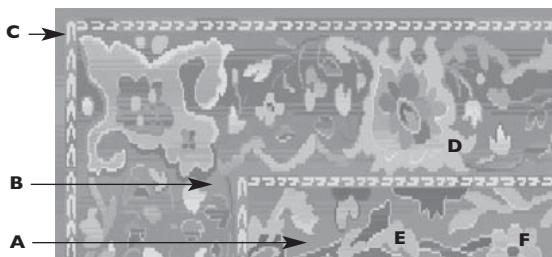

LEE JOFA® CARPET

☐ QUOTE   ☐ STRIKEOFF   ☐ ORDER

TERMS   Price Quotes honored for 60 days.
50% deposit required on all orders.
Balance due before delivery.

A ~ DESIGN INFORMATION

DESIGN NAME BAIKAI/C
CONTENT 100% Wool
QUALITY 100 Knot Count, Antique Reproduction

B ~ DIMENSIONS

RUG SIZE: WIDTH _____ X LENGTH _____

C ~ COLORS   CHOOSE ONE OPTION

☐ SAME AS SAMPLE   COLORWAY NAME: Blue
☐ CUSTOM COLOR: PLEASE SPECIFY COLOR NUMBER BELOW.

Wool will be dyed to match color numbers indicated. Variations in color, texture and irregular weaves are a natural characteristic of this hand knotted quality.

RANDOM PLACEMENT WILL BE LEFT UP TO
WEAVER'S EXPERTISE UNLESS SPECIFIED.

COLORS CHOSEN WILL BE MODIFIED TO REFLECT A GRADATION OF HUES,
ENHANCING THE "ANTIQUED" QUALITY INHERENT IN THIS COLLECTION.

A. Ground 1	☐	C. Border	☐	E. Design	☐
B. Ground 2	☐	D. Design	☐	F. Design	☐

D ~ CLIENT/SALES INFORMATION

SHOWROOM _____ DATE _____

SALES ASSOCIATE _____

ACCOUNT # _____

NAME _____

ADDRESS _____

_____

_____

TEL _____

EMAIL _____

SHIP TO ADDRESS _____

_____

_____

SHIP TO PHONE # _____

SIDEMARK _____

P.O. # _____

RUG COST: _____

RUG PAD: _____

FREIGHT: _____

TOTAL: _____

DEPOSIT: _____

BALANCE: _____

CHECK # _____ DATE _____

☐ AMEX   ☐ VISA   ☐ MASTERCARD

CARD # _____

EXP. DATE _____

NAME ON CARD _____

SIGNATURE _____

E ~ SPECIAL INSTRUCTIONS

_____
_____
_____
_____