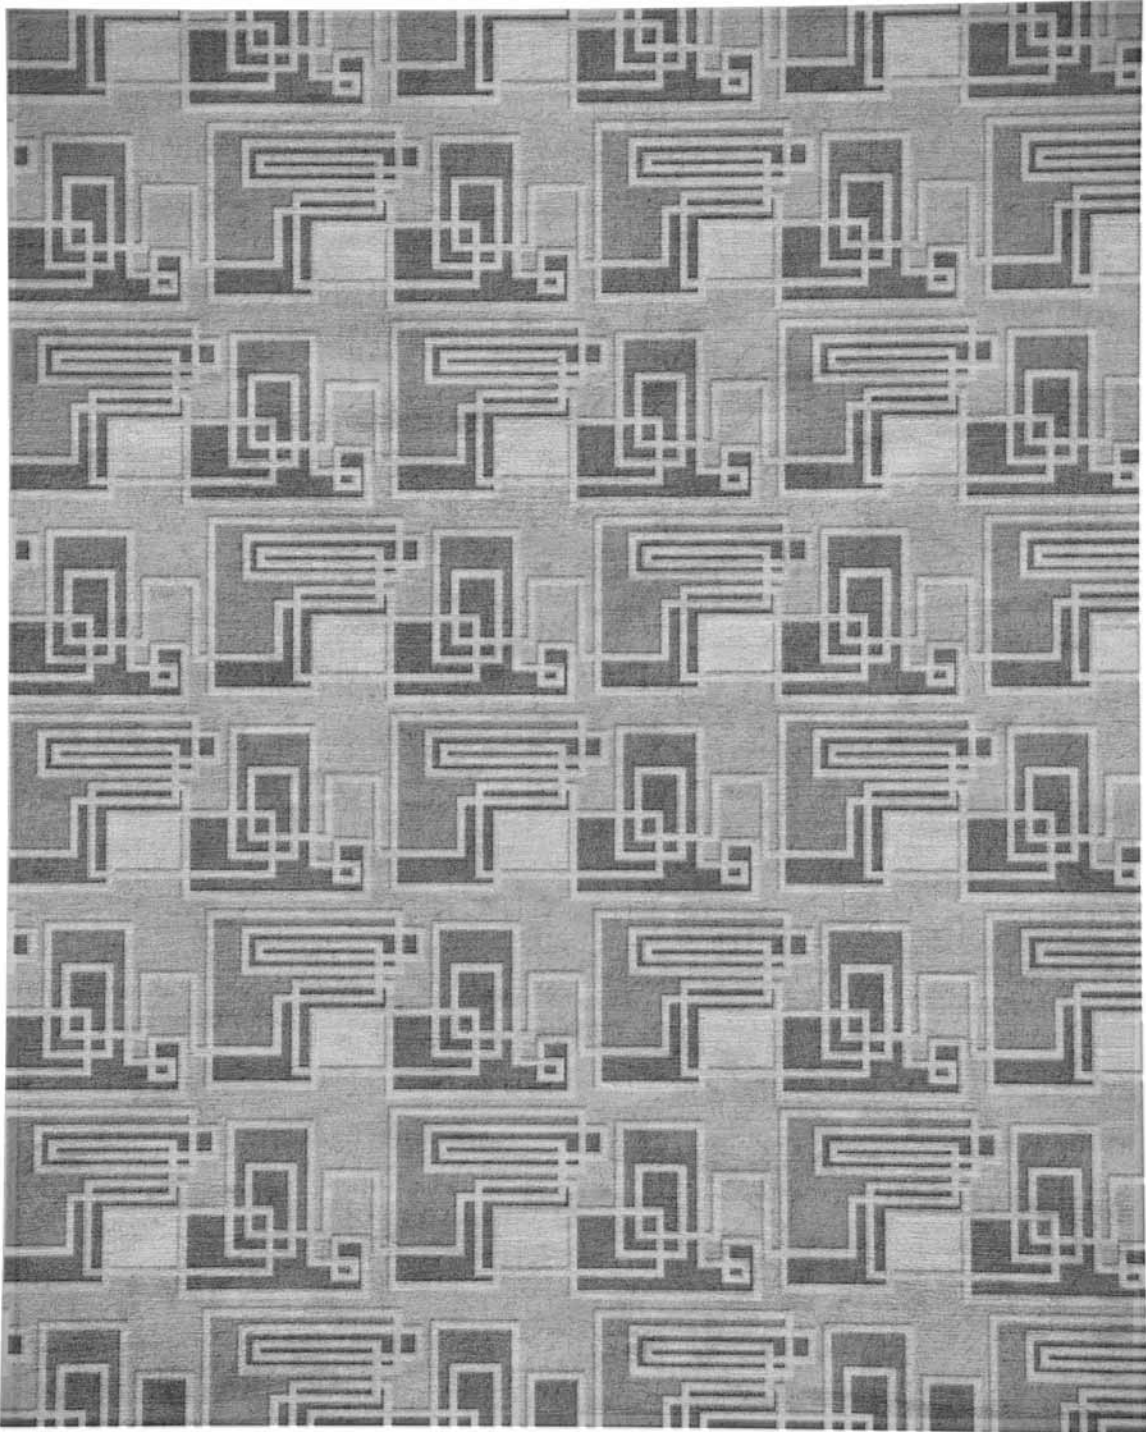

LEE JOFA[®]

CARPET

CAMAS/C - PEWTER

Hand Woven in China, Mixed Texture.
100% Wool

8' x 10'

LEE JOFA[®]

CARPET

CAMAS/C

*Hand Woven in China, Mixed Texture.
100% Wool*

8' x 10'

LEE JOFA[®] CARPET

QUOTE STRIKEOFF ORDER

TERMS Price quotes honored for 60 days.
50% deposit required on all orders.
Balance due before delivery.

A ~ DESIGN INFORMATION