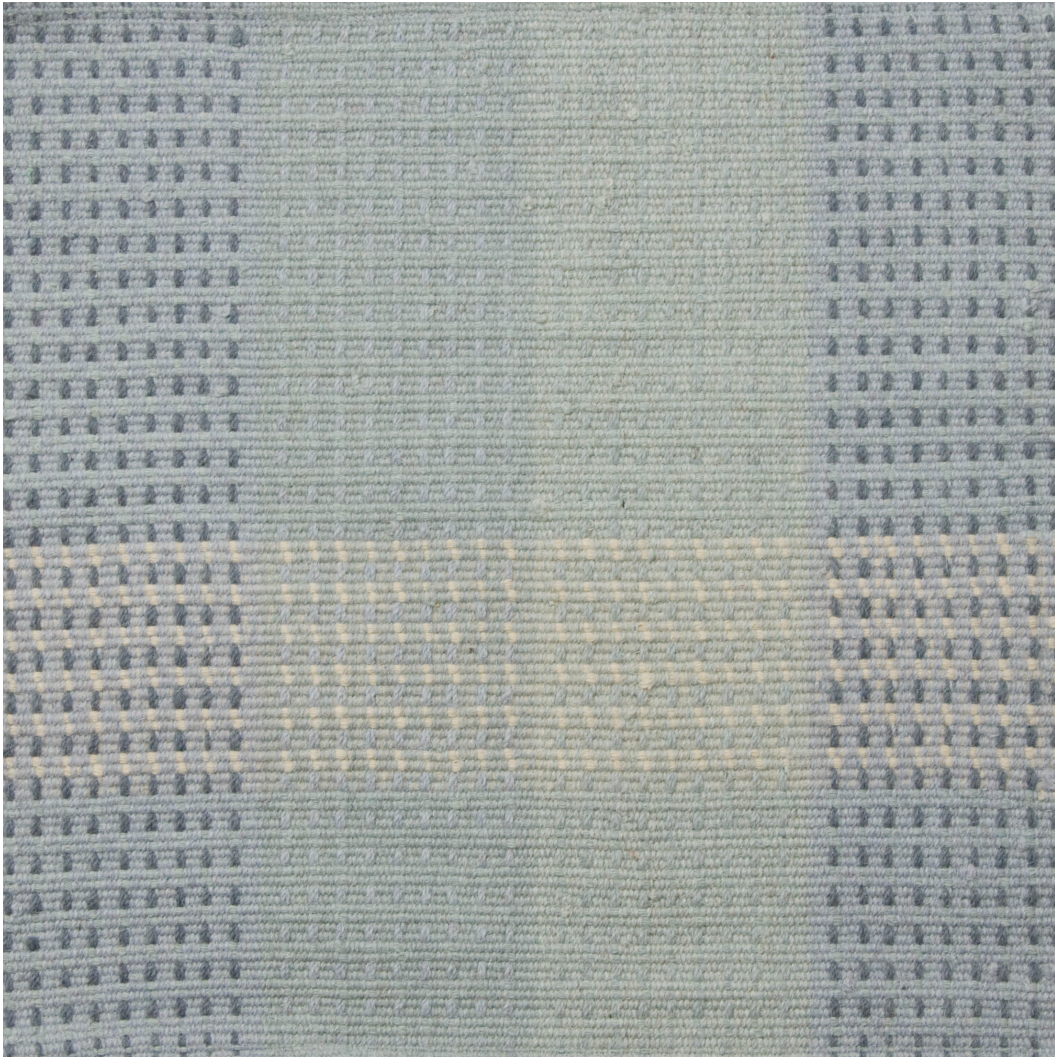

LEE JOFA® CARPET

LANCASTER COLLECTION

CHIRBURY - ICEBERG

Hand Woven in India, Flat Weave. Wool & Cotton.
Colors: S210, S211, S227, S228, S141
Custom Size and Color Available.

2' x 2'