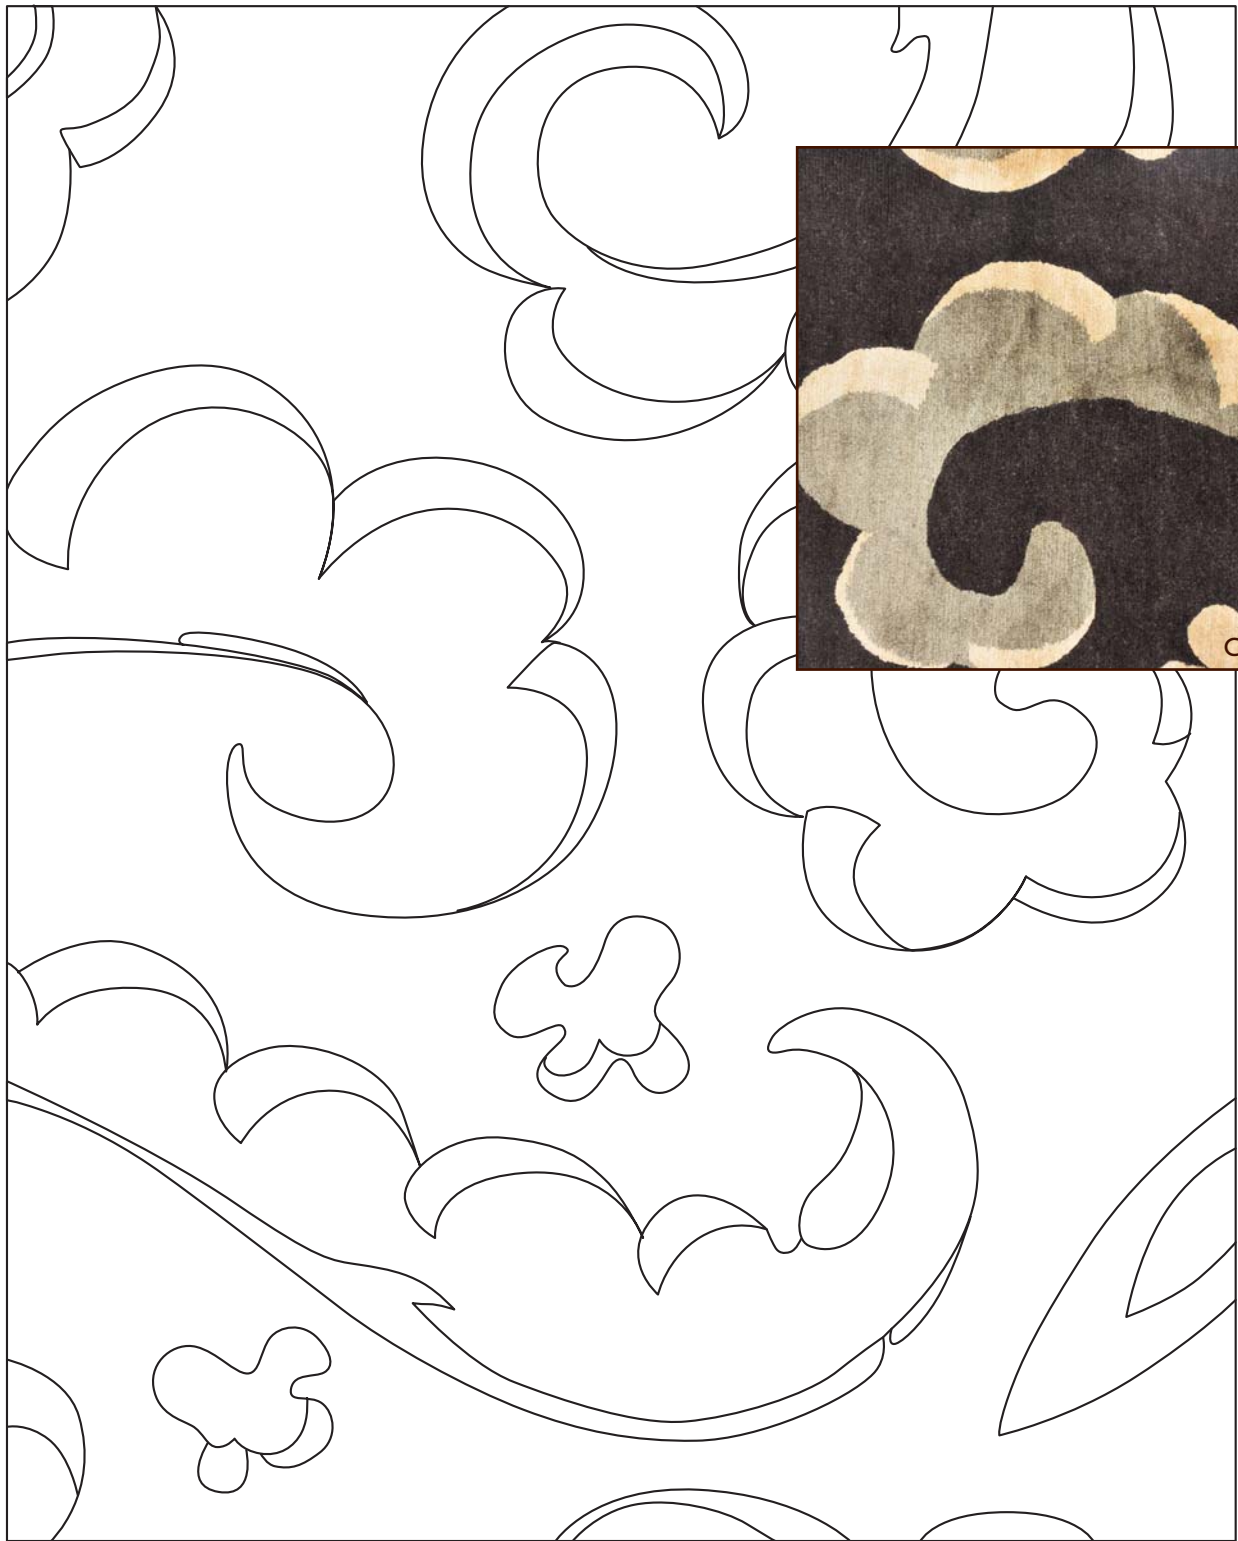

eric cohler design

CITE/C

Hand Knotted in Nepal.

Available in Wool and Silk, All Wool, or All Silk

LEE JOFA®
CARPET

8' x 10'

eric cohler design

CITE/C

Hand Knotted in Nepal.

Available in Wool and Silk, All Wool, or All Silk

LEE JOFA®
CARPET

8' x 10'

A ~ DESIGN INFORMATION

DESIGN NAME CITE/C
 CONTENT Wool and Silk All Wool
 All Silk
 QUALITY Hand Knotted, 100 Knot Count