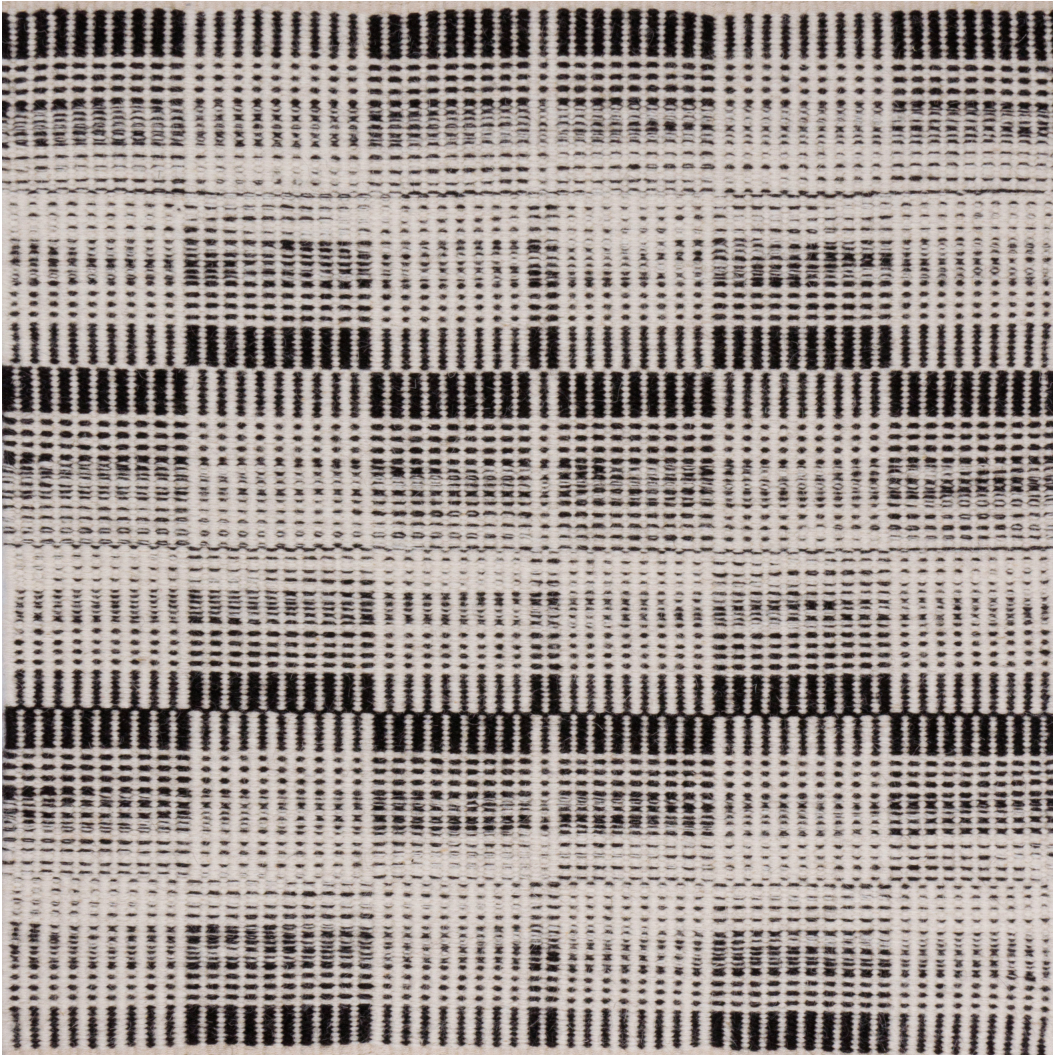

# LEE JOFA® CARPET

## LANCASTER COLLECTION

### COLEY - EBONY

Hand Woven in India, Flat Weave. Wool & Cotton.

Colors: NW1, NW13

Custom Size & Color Available.

2' x 2'

*Carpet is not guaranteed to match photographic representation.*

*Natural irregularities, color variation, weavelines and striations may appear in this carpet. These are inherent characteristics and are not to be considered manufacturing defects.*