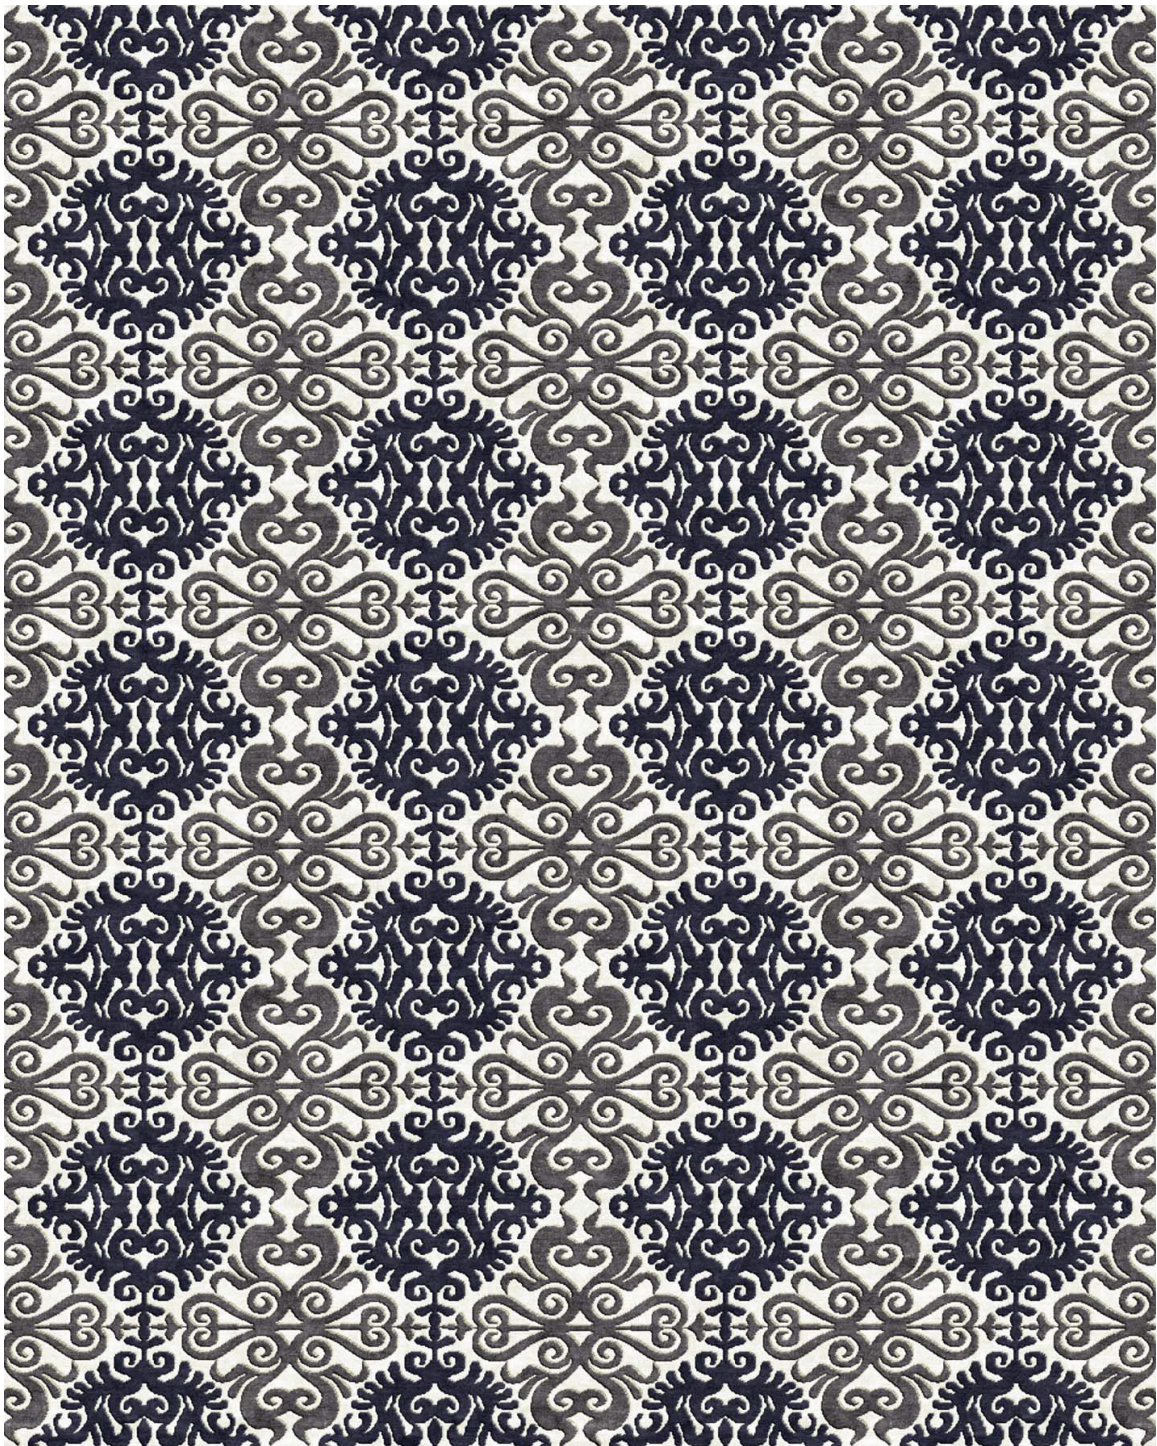

LEE JOFA®
CARPET
SAVOY COLLECTION

DAVINGTON DAMASK - ONYX

Hand Tufted in Thailand, 100% Wool.
Colors: T2WC, UA272WC, UA113WC
Custom Size and Color Available.

This is a digital representation of the actual carpet.

LEE JOFA®
CARPET
SAVOY COLLECTION

DAVINGTON DAMASK

A

B

C

8' x 10'