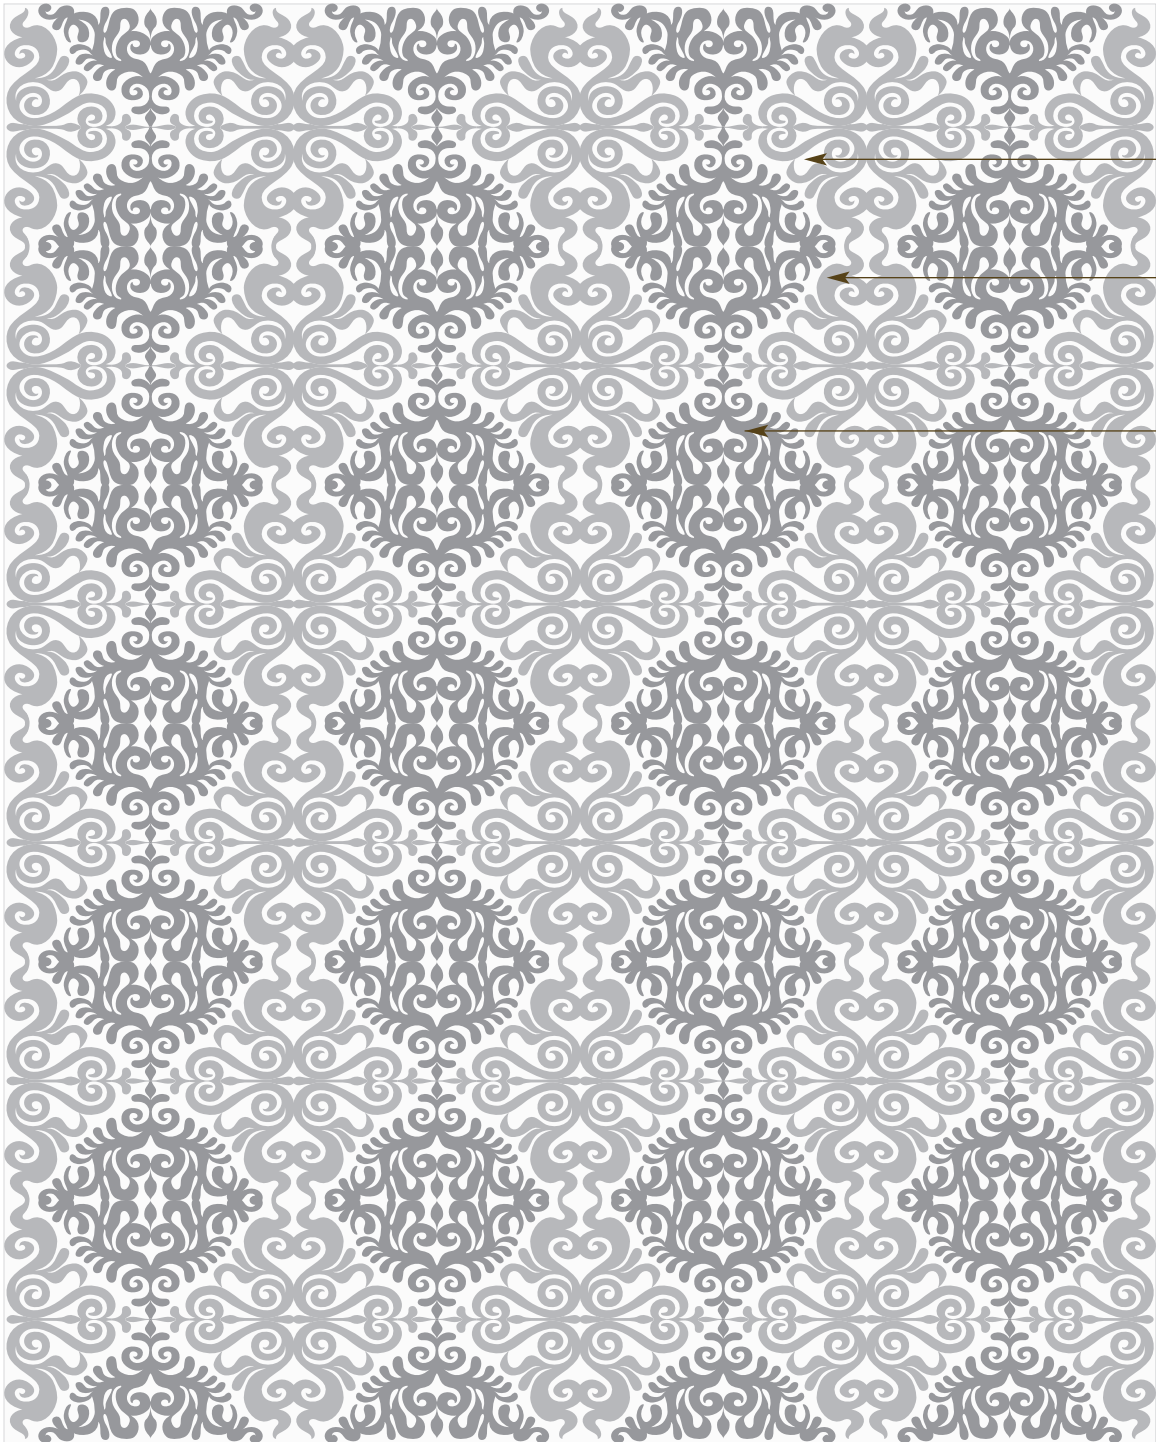

LEE JOFA®
CARPET
SAVOY COLLECTION

DAVINGTON DAMASK - ONYX

Hand Tufted in Thailand, 100% Wool.
Colors: T2WC, UA272WC, UA113WC
Custom Size and Color Available.

This is a digital representation of the actual carpet.

LEE JOFA®
CARPET
SAVOY COLLECTION

DAVINGTON DAMASK

A

B

C

8' x 10'