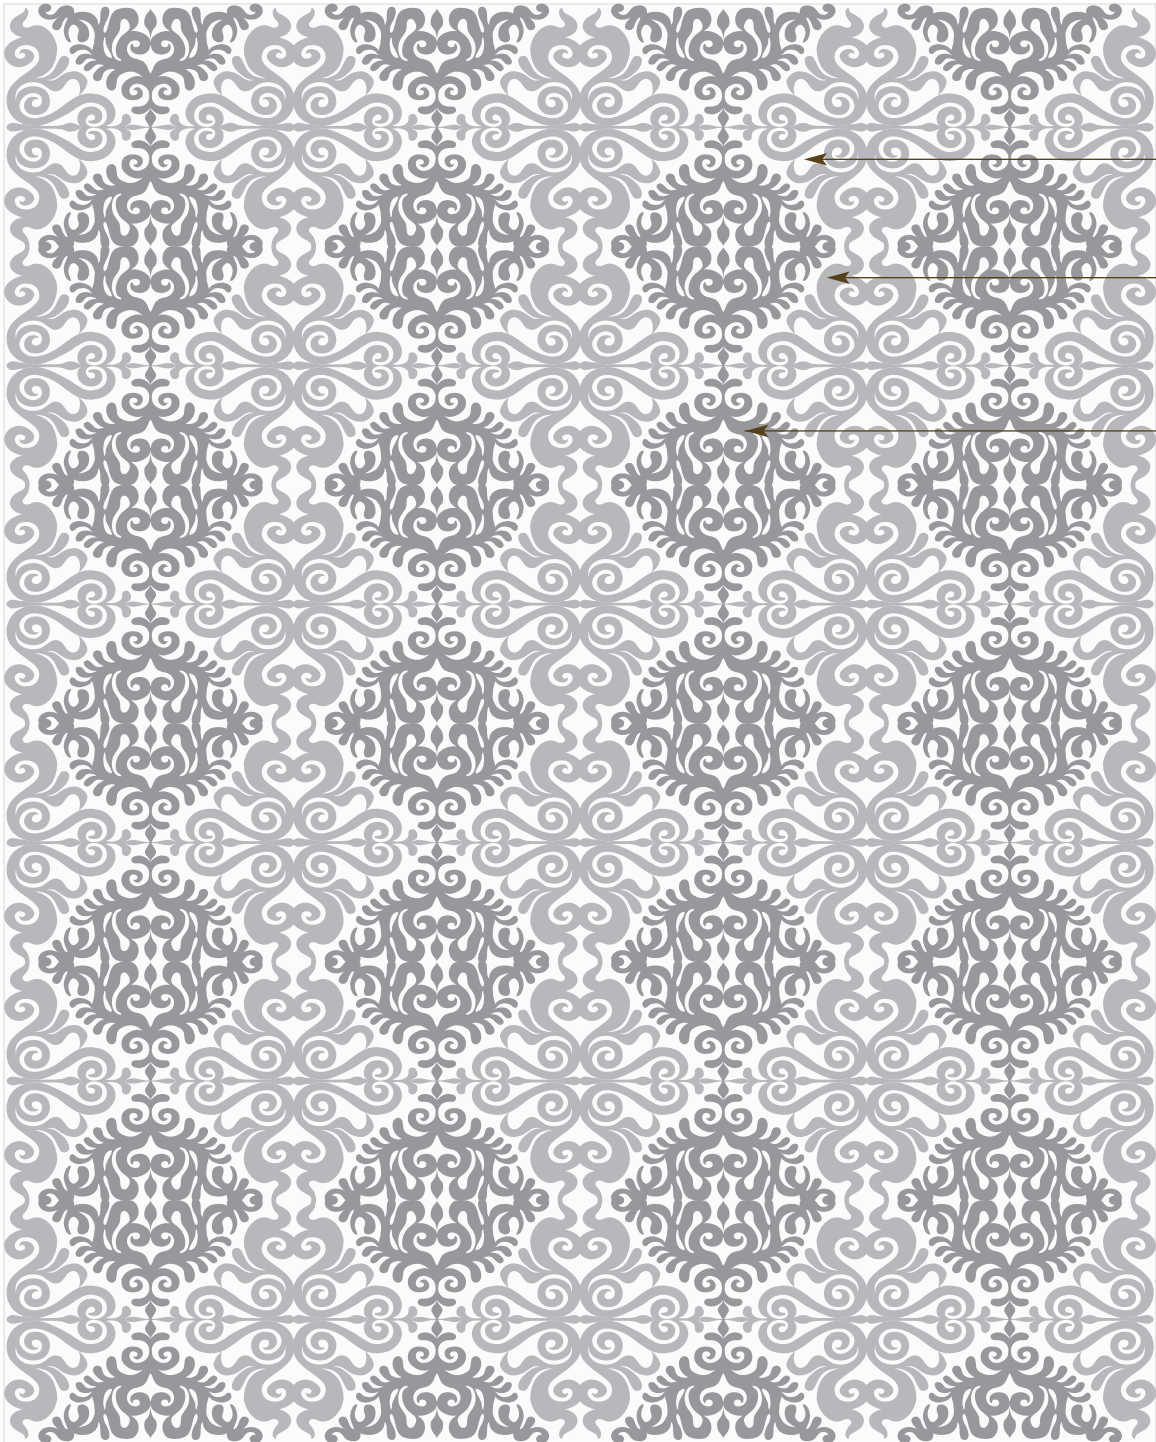

LEE JOFA®
CARPET
SAVOY COLLECTION

DAVINGTON DAMASK - SAPPHIRE

Hand Tufted in Thailand, 100% Wool.
Colors: T121WL, UA102WL, UA296WL
Custom Size and Color Available.

This is a digital representation of the actual carpet.

LEE JOFA®
CARPET
SAVOY COLLECTION

DAVINGTON DAMASK

A

B

C

8' x 10'