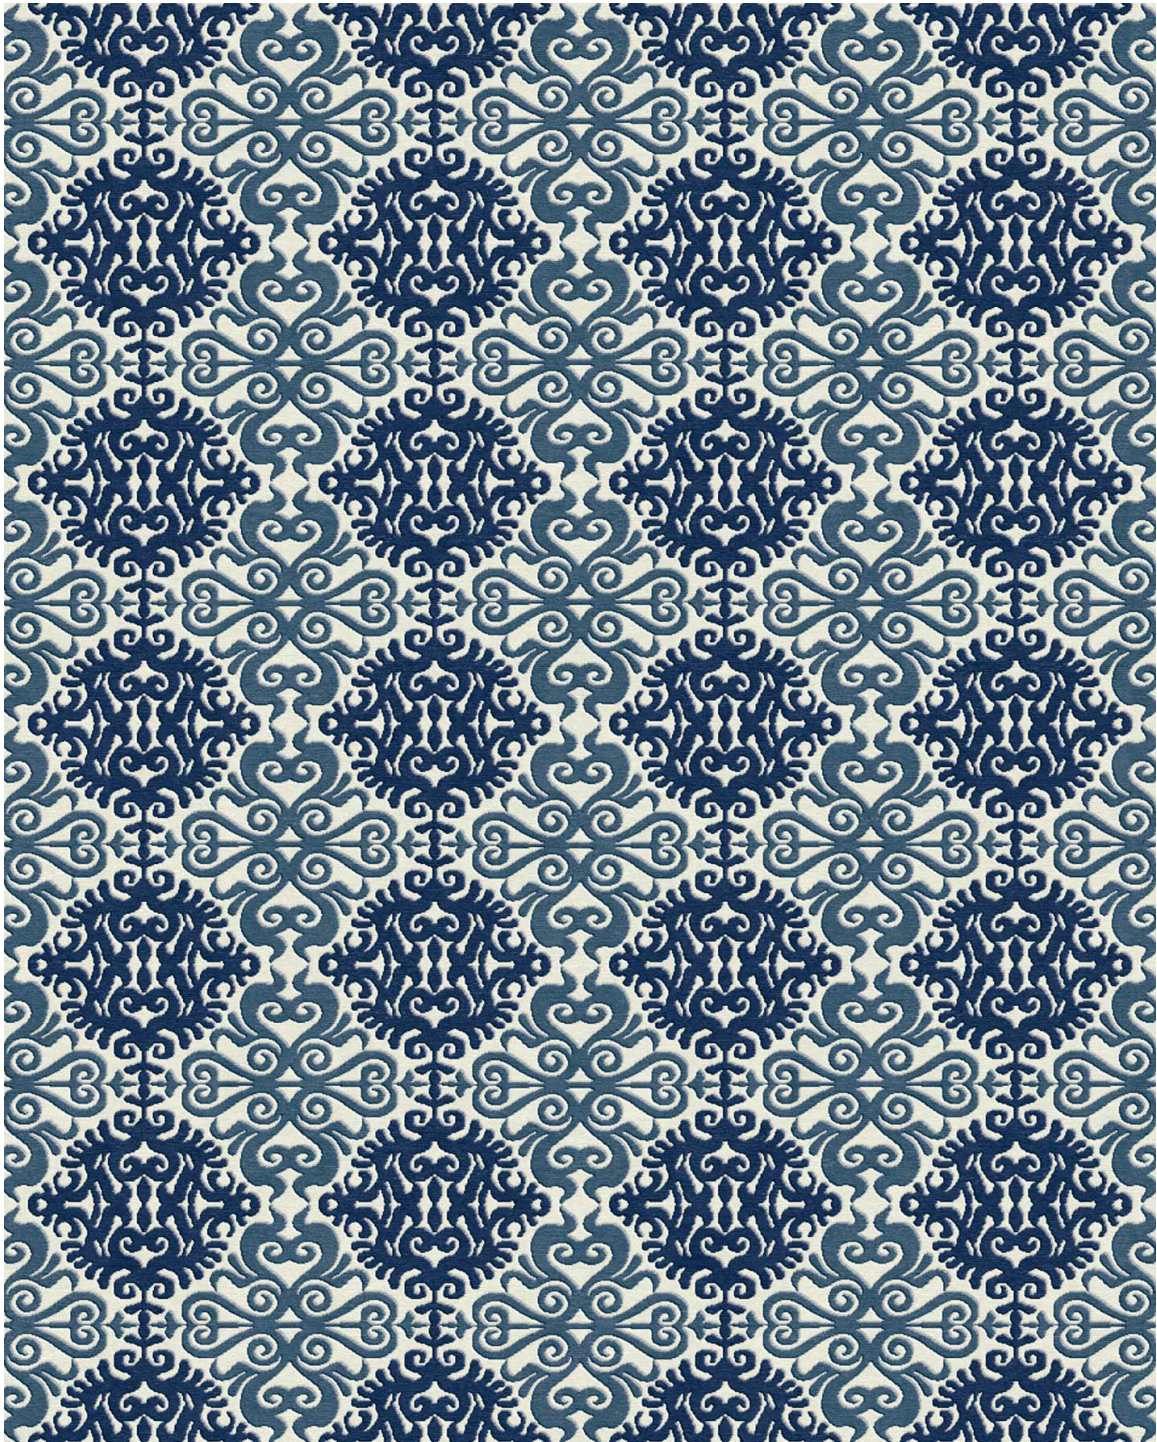

LEE JOFA®
CARPET
SAVOY COLLECTION

DAVINGTON DAMASK - SAPPHIRE

Hand Tufted in Thailand, 100% Wool.
Colors: T121WL, UA102WL, UA296WL
Custom Size and Color Available.

This is a digital representation of the actual carpet.

LEE JOFA®
CARPET
SAVOY COLLECTION

DAVINGTON DAMASK

A

B

C

8' x 10'