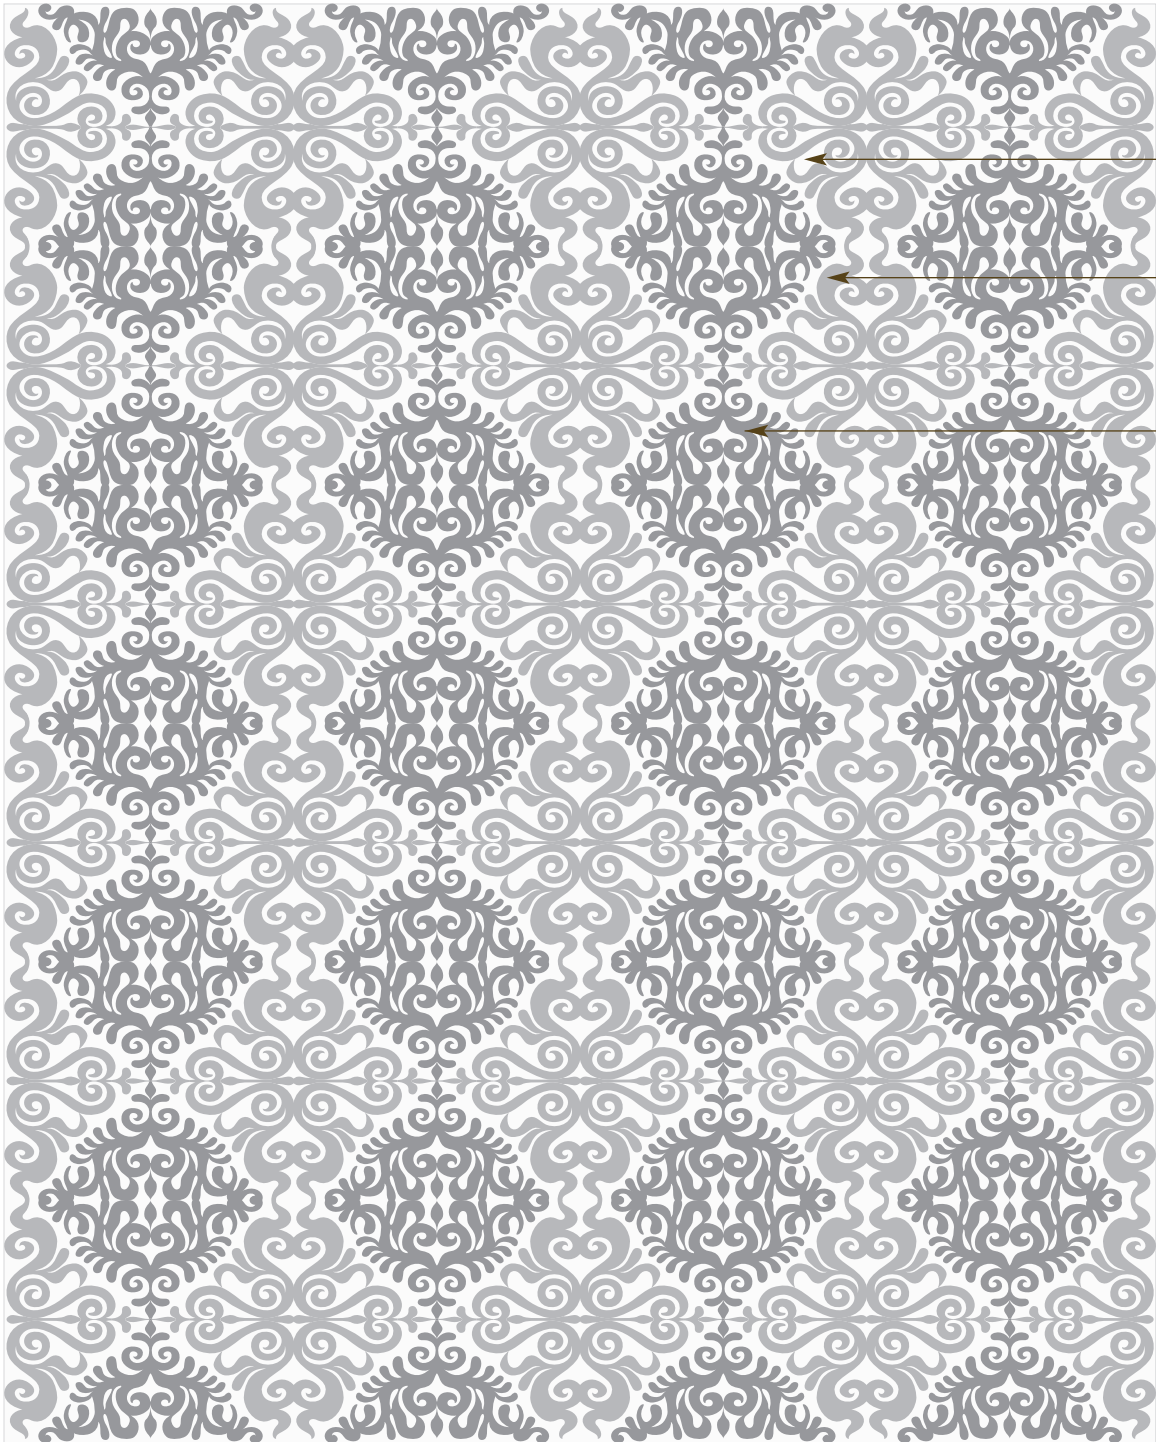

LEE JOFA®
CARPET
SAVOY COLLECTION

DAVINGTON DAMASK - SESAME

Hand Tufted in Thailand, Wool & Artificial Silk.
Colors: T6WC, UA157WC, UA157AS
Custom Size and Color Available.

This is a digital representation of the actual carpet.

LEE JOFA®
CARPET
SAVOY COLLECTION

DAVINGTON DAMASK

A

B

C

8' x 10'