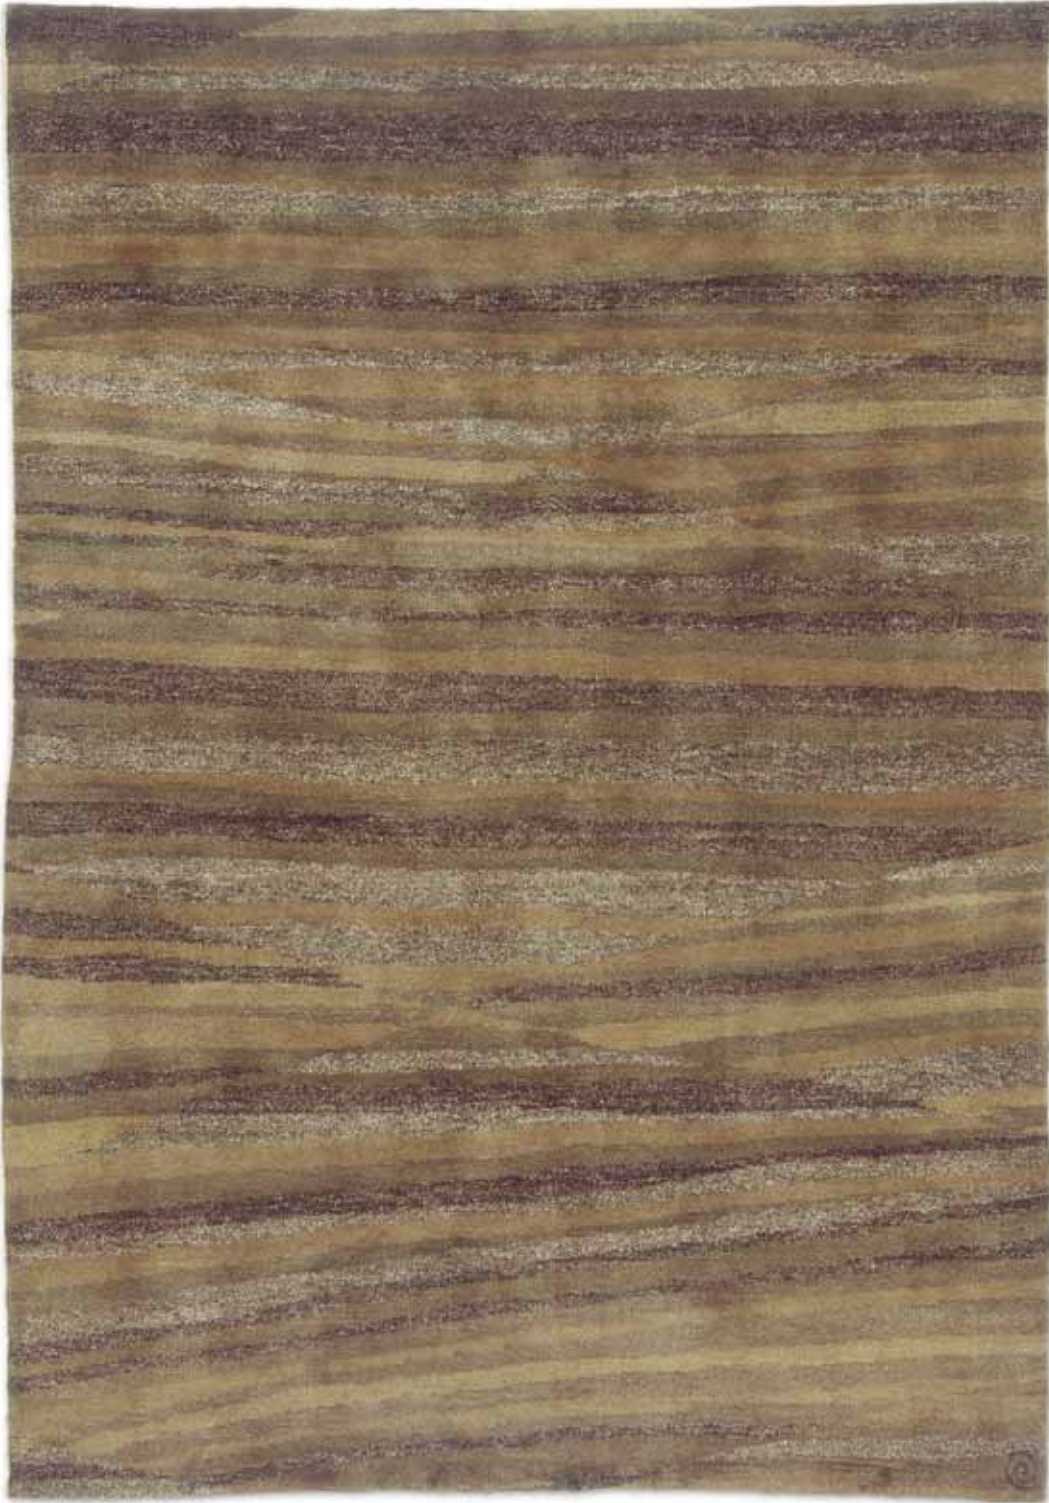

LEE JOFA[®]

CARPET

DORVAL/C - CHESTNUT

*Hand Knotted in China, 100 Knot Count.
100% Wool*

8' x 10'

LEE JOFA[®]

CARPET

DORVAL/C

A ~ DESIGN INFORMATION

DESIGN NAME DORVAL/C
CONTENT 100% Wool
QUALITY Handknotted, 100 Knot Count

B ~ DIMENSIONS

WIDTH _____ X LENGTH _____

C ~ COLORS CHOOSE ONE OPTION

SAME AS SAMPLE COLORWAY NAME _____

CUSTOM COLOR Please specify color number(s) below

CHOOSE MAIN COLORS:

A. GROUND

B. DESIGN

C. DESIGN

D. DESIGN

Fibers will be dyed to match color numbers indicated. Variations in color, texture and irregular weave lines are a natural characteristic of this handknotted quality.