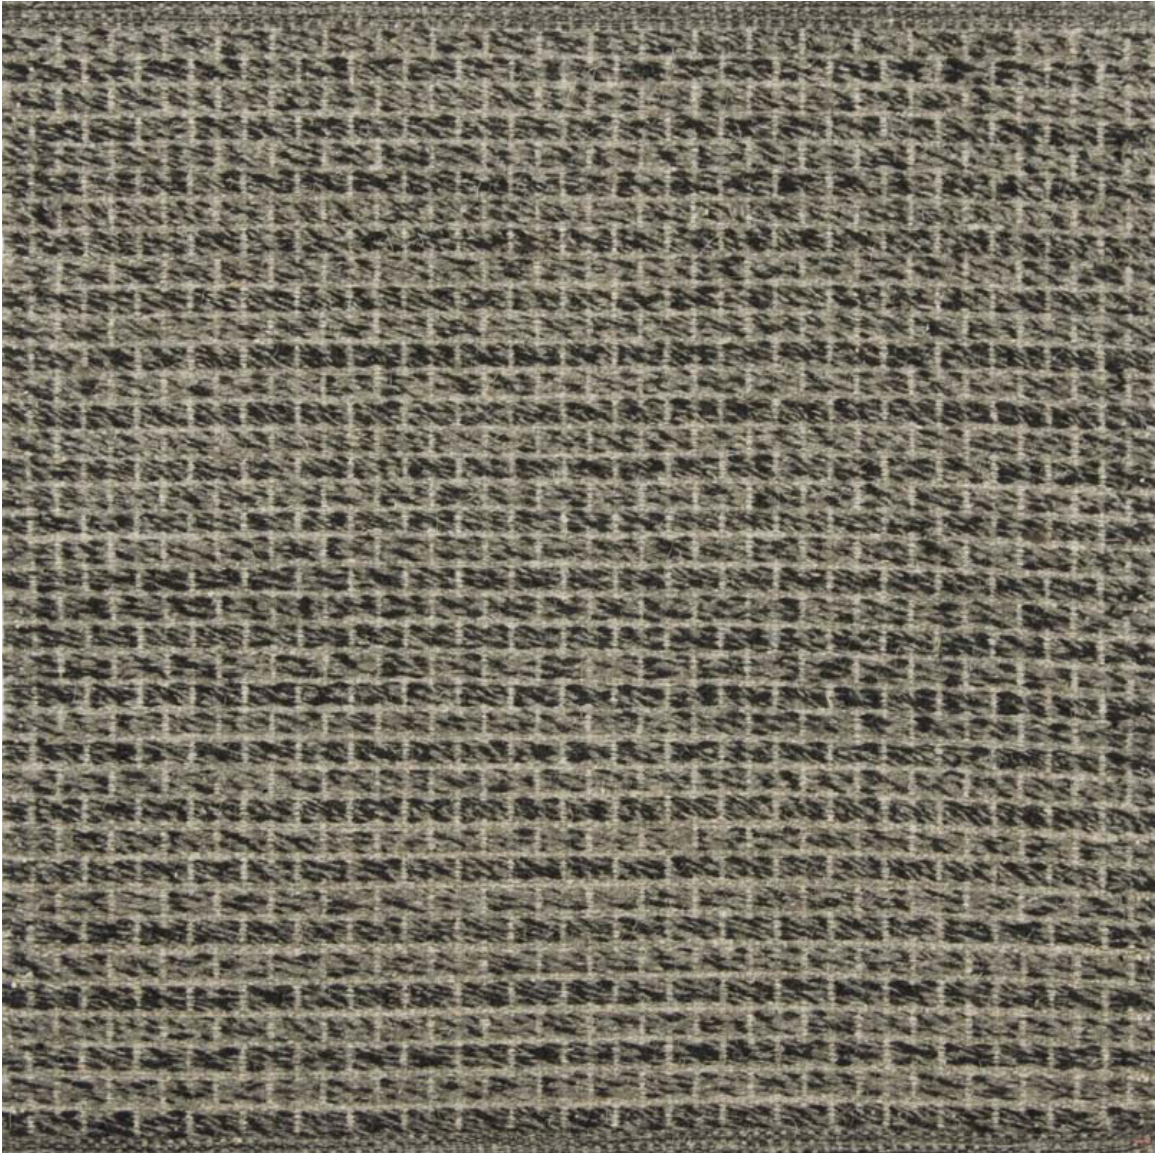

LEE JOFA® CARPET

LANCASTER COLLECTION

DURIAN - EBONY

Hand Woven in India, Flat Weave. Wool & Cotton.

Colors: NW2, NW4, NW13

Custom Size and Color Available

2' x 2'

LEE JOFA[®] CARPET

LANCASTER COLLECTION

A ~ DESIGN & SHOWROOM INFORMATION

ORDER DATE: _____
 DESIGN: DURIAN
 SHOWROOM: _____
 SALES ASSOCIATE: _____

B ~ DIMENSIONS

RUG SIZE: WIDTH _____ X LENGTH _____

C ~ COLORS

SAME AS SAMPLE COLOR: EBONY