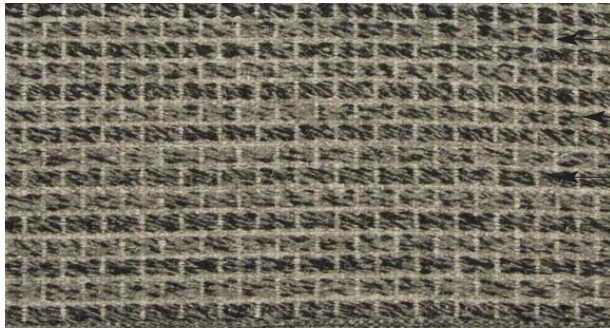

D ~ SPECIAL INSTRUCTIONS

_____
_____
_____
_____
_____
_____

☐ QUOTE   ☐ STRIKEOFF   ☐ ORDER

*TERMS: Price quotes honored for 60 days. Balance due before delivery.
50% deposit required on all orders.*

D ~ CLIENT INFORMATION

ACCOUNT #: _____
DESIGNER NAME: _____
ADDRESS: _____
_____
TEL: _____ CELL: _____
EMAIL: _____
SHIP TO ADDRESS: _____
_____
TEL: _____ CELL: _____
EMAIL: _____
END USER'S NAME: _____
ADDRESS: _____
_____
TEL: _____ CELL: _____
EMAIL: _____
PO#: _____ SIDEMARK: _____

COST P/SQ.FT: _____ TOTAL SQ.FT: _____
RUG COST: _____
PAD: _____
LABOR: _____
FREIGHT: _____
TOTAL: _____
DEPOSIT: _____
BALANCE: _____

CHECK #: _____ DATE: _____

☐ AMEX   ☐ MASTERCARD   ☐ VISA

CARD NUMBER: _____
EXP DATE: _____
NAME ON CARD: _____
SIGNATURE: _____

To expedite your order, you can pre-authorize to charge the balance to the credit card information above. Please initial here _____

NOTES

*Fibers will be dyed to match color numbers indicated.
*Variations in color, texture and irregular weaves are natural characteristics of hand made rugs.
*Natural, undyed wools can vary up to 8% in color.

OFFICIAL USE ONLY

SHIPPED VIA: _____
DATE SHIPPED: _____
TRACKING #: _____
WO #: _____