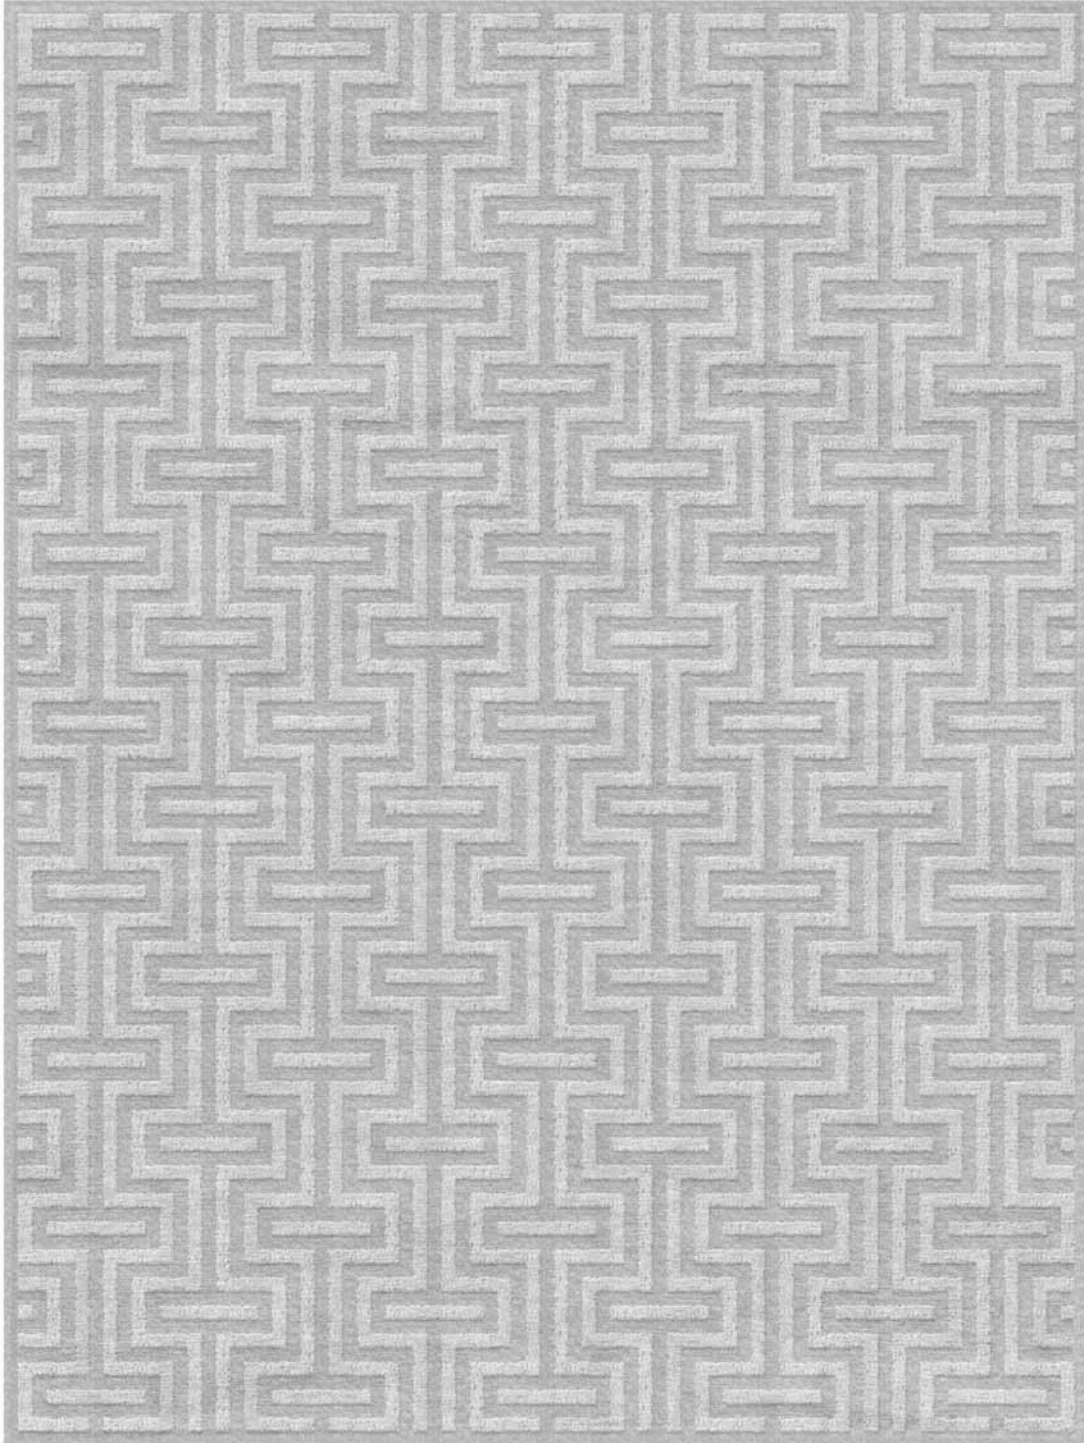

LEE JOFA[®]

CARPET

FERNIE/C - ECRU

*Hand Woven in China, Mixed Texture.
100% Wool*

9' x 12'

LEE JOFA[®]

CARPET

FERNIE/C

*Hand Woven in China, Mixed Texture.
100% Wool*

9' x 12'

LEE JOFA[®] CARPET

QUOTE STRIKEOFF ORDER

TERMS Price quotes honored for 60 days.
50% deposit required on all orders.
Balance due before delivery.

A ~ DESIGN INFORMATION