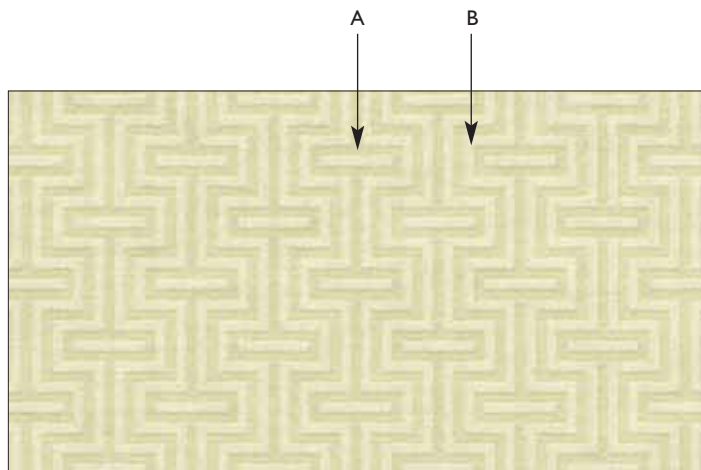

DESIGN NAME FERNIE/C
CONTENT 100% Wool
QUALITY Handwoven, Mixed Texture

B ~ DIMENSIONS

WIDTH _____ X LENGTH _____

C ~ COLORS CHOOSE ONE OPTION

SAME AS SAMPLE COLORWAY NAME _____

CUSTOM COLOR Please specify color number(s) below

CHOOSE MAIN COLORS:

A. GROUND B. DESIGN

Fibers will be dyed to match color numbers indicated. Variations in color, texture and irregular weave lines are a natural characteristic of this handwoven quality.