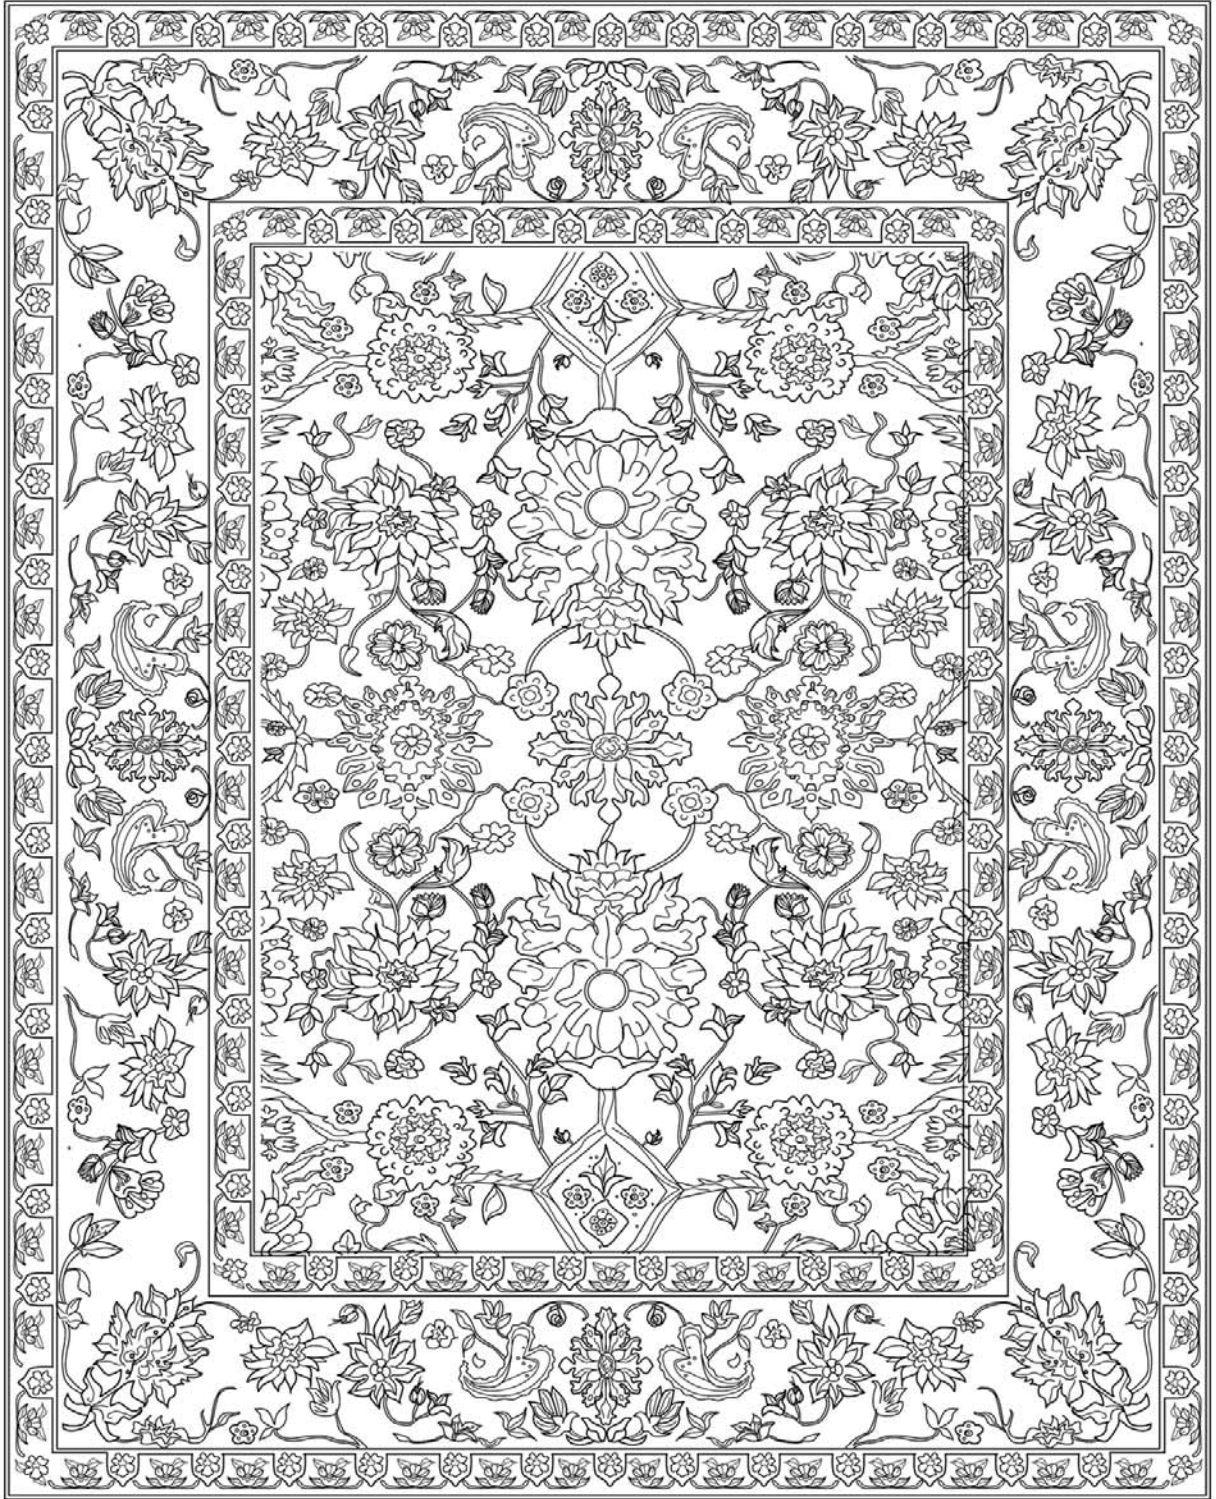

LEE JOFA® CARPET

GAIA/C

Hand Knotted in China, 100 Knot Count.
100% Wool

8' x 10'

LEE JOFA® CARPET

GAIA/C

*Hand Knotted in China, 100 Knot Count.
100% Wool*

8' x 10'