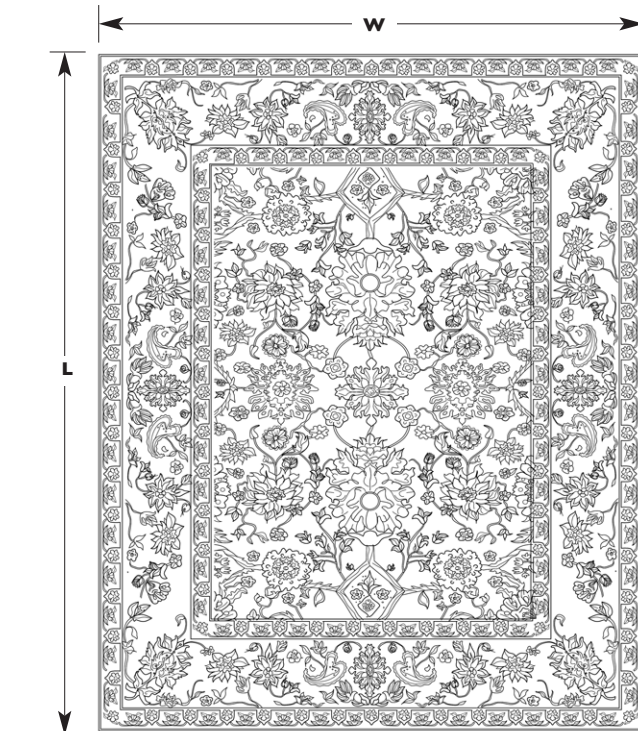

LEE JOFA® CARPET

☐ QUOTE   ☐ STRIKEOFF   ☐ ORDER

TERMS Price quotes honored for 60 days.
50% deposit required on all orders.
Balance due before delivery.

A ~ DESIGN INFORMATION

DESIGN NAME GAIA/C
CONTENT 100% Wool
QUALITY 100 Knot Count, Antique Reproduction

B ~ DIMENSIONS

RUG SIZE WIDTH _____ X LENGTH _____

C ~ COLORS CHOOSE ONE OPTION

☐ SAME AS SAMPLE   ☐ COLORWAY NAME _____
☐ CUSTOM COLOR: - PLEASE SPECIFY COLOR NUMBERS BELOW.

Wool will be dyed to match color numbers indicated. Variations in color, texture, and irregular weaves are a natural characteristic of this hand knotted quality. Gradation will occur in selected colors below.

RANDOM PLACEMENT WILL BE LEFT UP TO WEAVERS' EXPERTISE UNLESS SPECIFIED.

A. Ground   C. Accent Border   E. Design   G. Design
_____
B. Main Border   D. Design   F. Design   H. Design
_____

A GROUND

C ACCENT BORDER

B MAIN BORDER