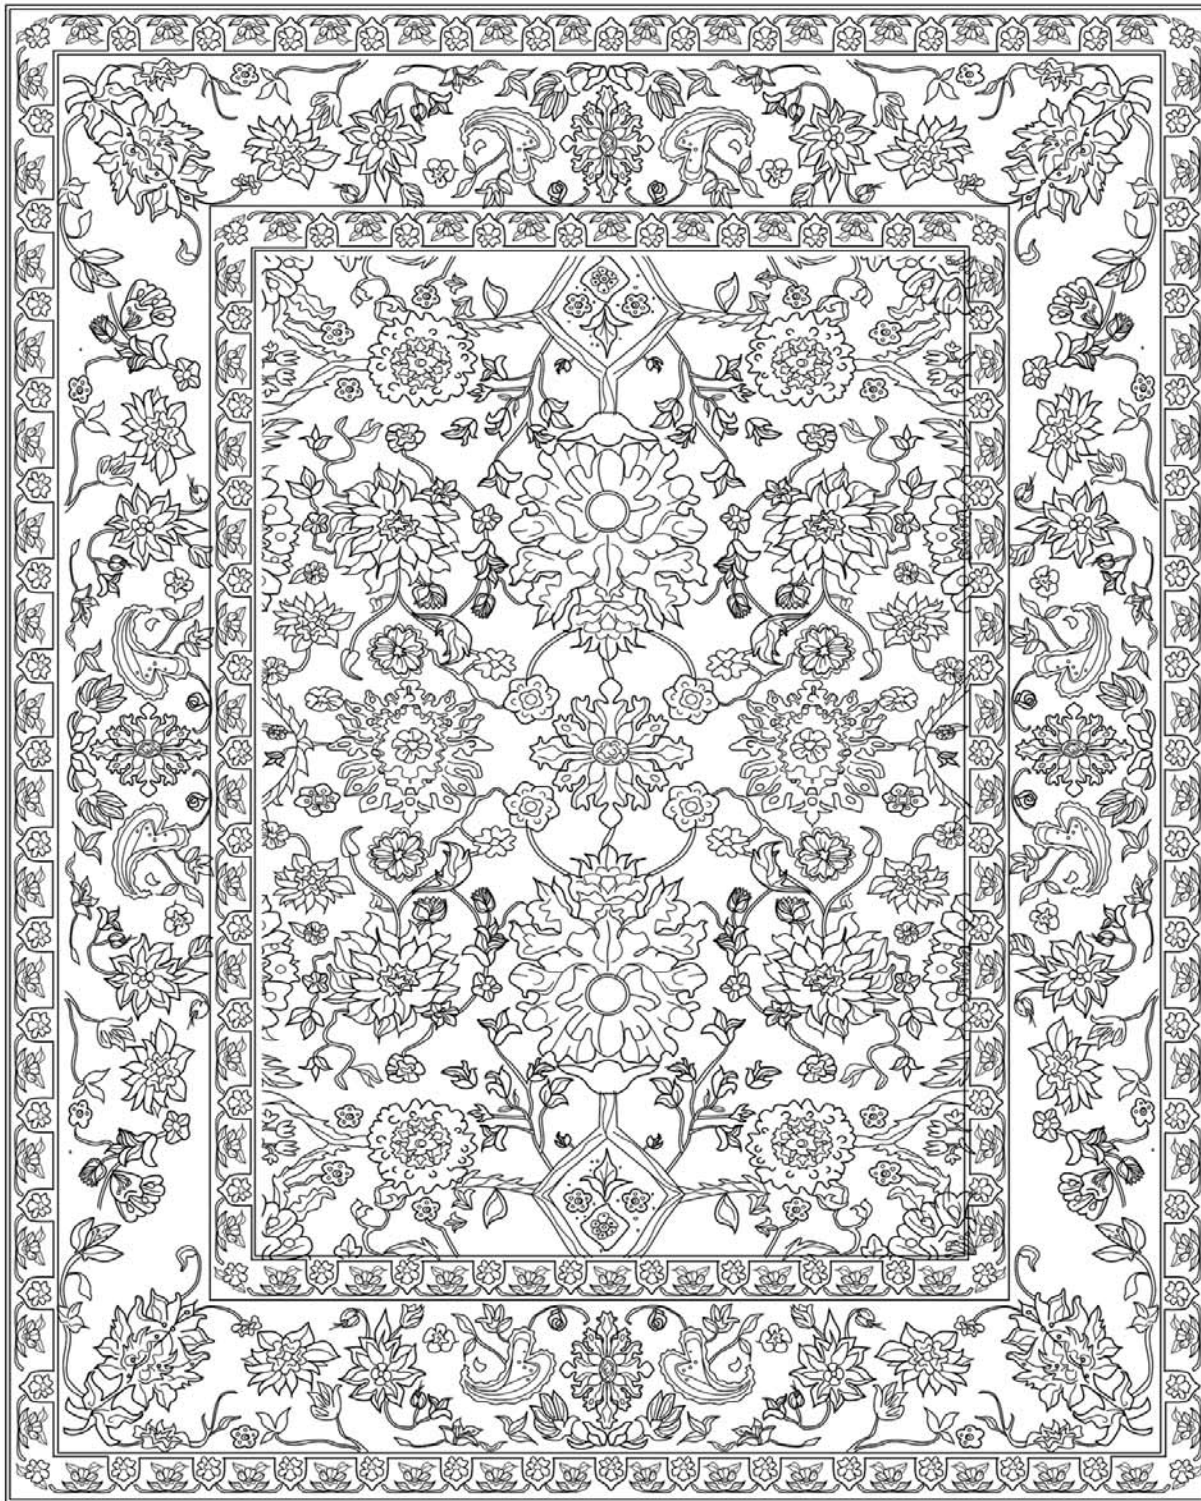

LEE JOFA® CARPET

GAIA/C

*Hand Knotted in China, 100 Knot Count.
100% Wool*

8' x 10'

LEE JOFA® CARPET

GAIA/C

Hand Knotted in China, 100 Knot Count.

100% Wool