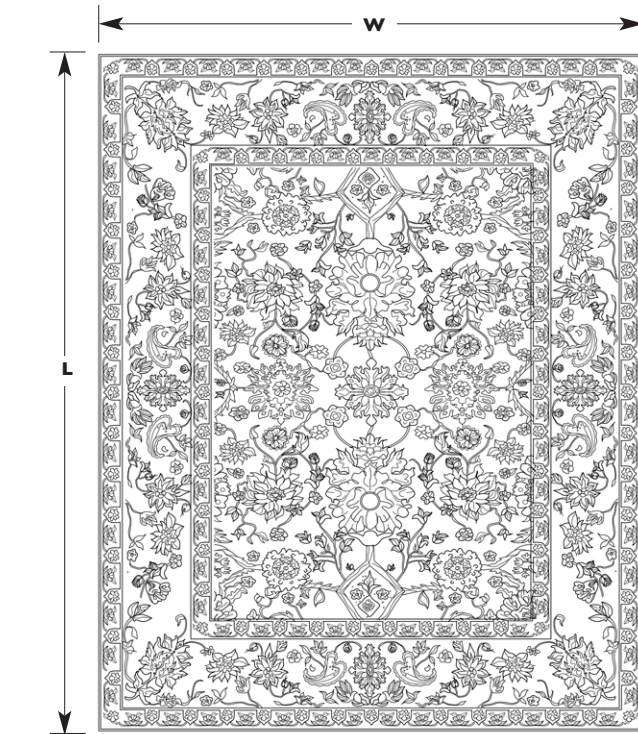

LEE JOFA® CARPET

☐ QUOTE   ☐ STRIKEOFF   ☐ ORDER

TERMS Price quotes honored for 60 days.
50% deposit required on all orders.
Balance due before delivery.

A ~ DESIGN INFORMATION

DESIGN NAME GAIA/C
CONTENT 100% Wool
QUALITY 100 Knot Count, Antique Reproduction

B ~ DIMENSIONS

RUG SIZE WIDTH _____ X LENGTH _____

C ~ COLORS CHOOSE ONE OPTION

☐ SAME AS SAMPLE   ☐ COLORWAY NAME _____
☐ CUSTOM COLOR: - PLEASE SPECIFY COLOR NUMBERS BELOW.

Wool will be dyed to match color numbers indicated. Variations in color, texture, and irregular weaves are a natural characteristic of this hand knotted quality. Gradation will occur in selected colors below.

RANDOM PLACEMENT WILL BE LEFT UP TO WEAVERS' EXPERTISE UNLESS SPECIFIED.

A. Ground   C. Accent Border   E. Design   G. Design
_____
B. Main Border   D. Design   F. Design   H. Design
_____

A GROUND

C ACCENT BORDER

B MAIN BORDER