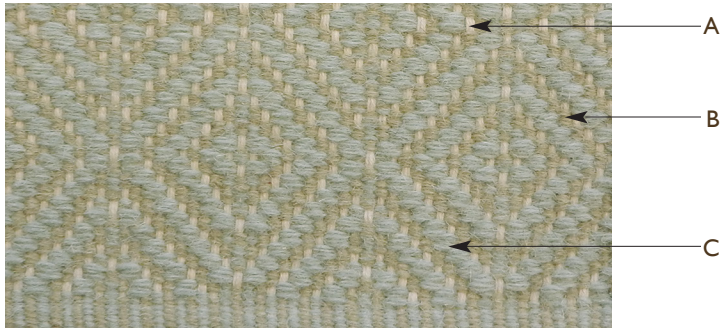

LEE JOFA® CARPET

LANCASTER COLLECTION

GARWICK - SEA BREEZE

Hand Woven in India, Flat Weave. Wool & Cotton.

Colors: S100, S160, S159

Custom Size & Color Available.

1' x 1'

Carpet is not guaranteed to match photographic representation.

Natural irregularities, color variation, weavelines and striations may appear in this carpet. These are inherent characteristics and are not to be considered manufacturing defects.

LEE JOFA[®] CARPET

LANCASTER COLLECTION

A ~ DESIGN & SHOWROOM INFORMATION

ORDER DATE: _____
 DESIGN: GARWICK
 SHOWROOM: _____
 SALES ASSOCIATE: _____

B ~ DIMENSIONS

RUG SIZE: WIDTH _____ X LENGTH _____

C ~ COLORS

SAME AS SAMPLE COLOR: SEA BREEZE

CUSTOM COLOR: *Please specify color numbers below.*

A. B. C.

D ~ SPECIAL INSTRUCTIONS

See Lancaster Color Chart for wool options in 220 S & NW colors.

All other colors subject to upcharge.

QUOTE STRIKEOFF ORDER