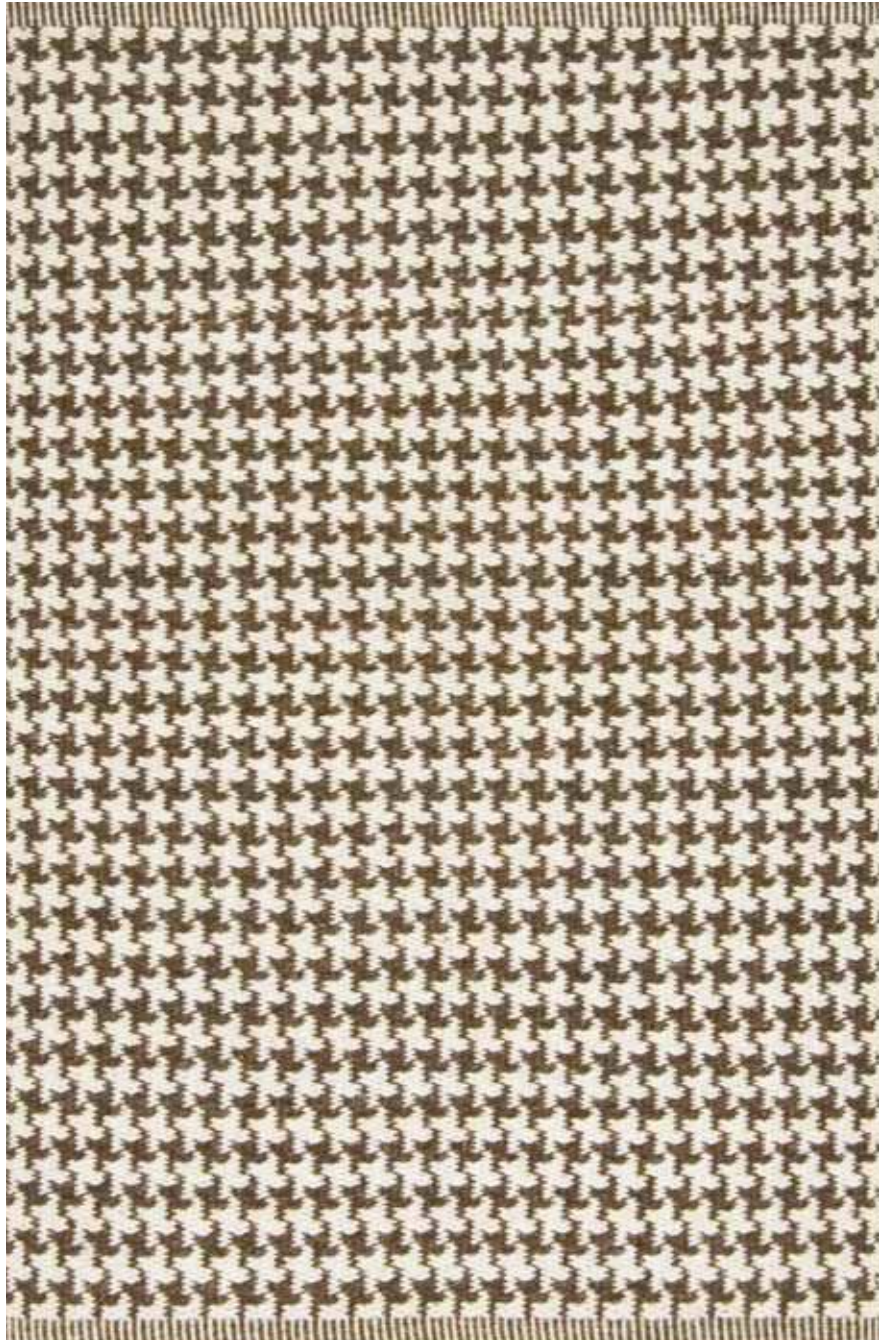

LEE JOFA® CARPET

GODWIN - COCOA

Hand Woven in India, Flat Weave. Wool & Cotton.

Colors: NW1, NW10

Custom Size and Color Available

2' x 3'

LEE JOFA CARPET

QUOTE STRIKEOFF ORDER

B ~ DIMENSIONS

RUG SIZE: WIDTH _____ X LENGTH _____

C ~ COLORS

SAME AS SAMPLE COLOR: COCOA

CUSTOM COLOR: *PLEASE SPECIFY COLOR NUMBERS BELOW.*

D ~ SPECIAL INSTRUCTIONS

D ~ CLIENT INFORMATION

ACCOUNT #: _____
 DESIGNER NAME: _____
 ADDRESS: _____