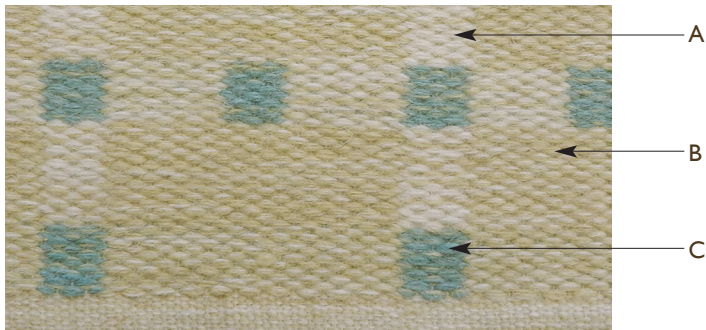

LEE JOFA® CARPET

LANCASTER COLLECTION

GRIAZ - TURQUOISE

Hand Woven in India, Flat Weave. Wool & Cotton.

Colors: S100, S299, S178

Custom Size & Color Available.

1' x 1'

Carpet is not guaranteed to match photographic representation.

Natural irregularities, color variation, weavelines and striations may appear in this carpet. These are inherent characteristics and are not to be considered manufacturing defects.

LEE JOFA[®] CARPET

LANCASTER COLLECTION

A. B. C.

D ~ SPECIAL INSTRUCTIONS

See Lancaster Color Chart for wool options in 220 S & NW colors.

All other colors subject to upcharge.

QUOTE STRIKEOFF ORDER

TERMS: Price quotes honored for 60 days. Balance due before delivery.
 50% deposit required on all orders.